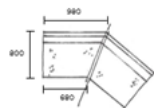

Upholstery: In our wide range of fabric or leather.

Base in metal:

Black
White

Table top:

Natural ash
Black stained ash
Other material upon request.

Optional lamp

Stem in black with switch.
Shade in black or white.

Optional powersocket

Today you can meet Online easy chairs in airport lounges and design hotel lobbies as a part of the integrity. With Online Modular we introduce the more social and co-working pieces of Online, still with integrated table, lamp and power socket.
Proudly produced in Sweden!

Idag kan du njuta av Online fåtöljer i flygplats lounges eller i hotell lobbyn på design hotell som en del av din integritet. Med Online Modular introducerar vi de mer sociala delarna där det inbjuder att samarbeta, fortfarande med integrerat bord, lampa och eluttag.
Stolt producerat i Sverige!

45 Angle Module.

Including 2 back cushions.