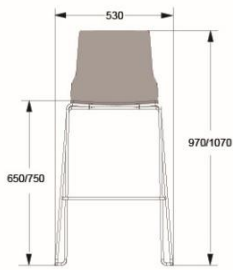

DESIGN JAKOB THAU & SAMI KALLIO

STACKABLE CHAIR IN SOLID ASH OR OAK WOOD. NATURAL OR BLACK STAINED.

BACKREST OF SOLID WOOD. NATURAL OR BLACK CINCH SEAT

			EXCL VAT	INCL VAT
HEIGHT	785MM	NATURAL ASH/BLACK CINCH	2.980	3730
DEPTH	430MM	NATURAL ASH/NATURAL CINCH	3.280	4100
WIDTH	470MM	BLACK STAINED ASH/BLACK CINCH	3.150	3940
SEAT HEIGHT	450MM	BLACK STAINED ASH/NATURAL CINCH	3.450	4320
SEAT WIDTH	385MM	NATURAL OAK/BLACK CINCH	3.130	3920
SEAT DEPTH	400MM	NATURAL OAK/NATURAL CINCH	3.430	4290
WEIGHT	4KG			
VOLUME	0,24CBM			
STACK	10 PCS			

David design

BARKER LO STOOL

DESIGN LARS HOF SJÖ 2012
 STACKABLE STOOL. FULL UPHOLSTERED.
 BASE IN WHITE OR BLACK

BASE IN CHROME

HEIGHT	805 OR 905MM
DEPTH	510MM
WIDTH	530MM
SEAT HEIGHT	650 OR 750MM
FABRIC	0,6M

BARKER STACKABLE STOOL, SHELL IN WHITE LAMINATE

BASE IN WHITE OR BLACK
 BASE IN CHROME

HEIGHT	805 OR 905MM
DEPTH	510MM
WIDTH	530MM
SEAT HEIGHT	650 OR 750MM

2180	2730
2530	3170

David design

BARKER HI STOOL

DESIGN LARS HOF SJÖ 2012
 STACKABLE STOOL. FULL UPHOLSTERED.
 BASE IN WHITE OR BLACK