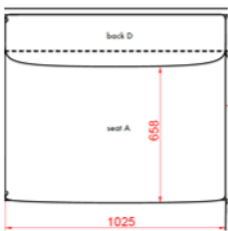

STRAIGHT SECTION
HEIGHT 700MM
DEPTH 935MM
LENGTH 1025MM
SEAT HEIGHT 400MM
SEAT DEPTH 650MM

FABRIC M
WEIGHT KG
VOLUME CBM

	EXCL VAT	INCL VAT
UPHOLSTERY COM	11100	13880
A	12600	15750
B	14350	17940
C	15480	19350
D	16720	20900
E	17900	22380
F	20460	25580
LEATHER	20940	26180