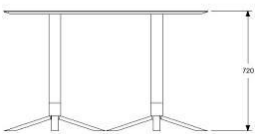

KOB PEDESTAL 1800x600

- WHITE LAMINATE
- WHITE LAMINATE
- BLACK/GREY LAMINATE
- BLACK/GREY LAMINATE
- BLACK NANOLAMINATE (BLACK MDF)
- BLACK NANOLAMINATE (BLACK MDF)
- WHITE PIGMENTED ASH LAMINATE
- WHITE PIGMENTED ASH LAMINATE

HEIGHT	EXCL VAT	INCL VAT
720	10270	12840
900	10930	13670
720	10500	13130
900	11170	13970
720	11910	14890
900	12580	15730
720	10580	13230
900	11250	14070