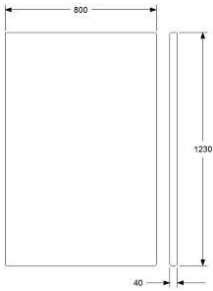

David design

ONE MODULAR SEATING SYSTEM. WALL FOR APPLYING TO BACKREST

DESIGN LARS HOF SJÖ 2011-2013

WALL IS MADE TO BE APPLIED TO BACKREST

WALL 800

HEIGHT	1230MM (1280/1350 MOUNTED AT SOFA)
DEPTH	40MM
WIDTH	800MM
FABRIC	1,8M NO PATTERN M.
WEIGHT	20KG
VOLUME	0,07CBM

UPHOLSTERY COM	3030	3790
A	3610	4520
B	3970	4970
C	4460	5580
D	5190	6490
E	5870	7340
F	6840	8550