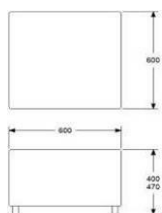

David design

SEATS WITH LEGS

ONE LEG MODULAR SEATING SYSTEM

FLAME RETARD CMHR FOAM, PIRELLI STRIPES IN WOODEN FRAME. BLACK LACQUERED LEGS
BLACK LACQUERED LEGS IN STEEL (WOODEN LEGS ON REQUEST)

SEATING 600

HEIGHT 400MM
DEPTH 600MM
WIDTH 600MM

FABRIC 1,3M
WEIGHT 15KG
VOLUME 0,20CBM

ADDITIONAL: 120MM LEGS FOR SEAT HEIGHT 450MM
REMOVABLE FABRIC COVERS

	EXCL VAT	INCL VAT
UPHOLSTERY COM	3090	3870
A	3690	4620
B	3940	4930
C	4290	5370
D	4810	6020
E	5290	6620
F	5960	7450
LEATHER	6320	7900
EXTRA	120	150
	560	700