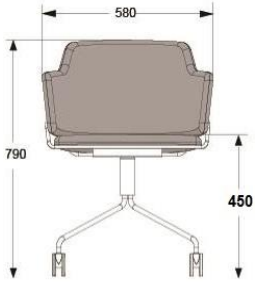

EXTRA	630	790
EXTRA	160	200
EXTRA	600	750
EXTRA	2220	2780

David design

SKIFT PLUS WHEEL SWIVELLING ARMCHAIR

DESIGN LARS HOF SJÖ 2013

ARMCHAIR FULL UPHOLSTERED. EXTRA UPHOLSTERED SEAT

BASE IN WHITE OR BLACK

BASE IN CHROME

HEIGHT	790MM
DEPTH	585MM
WIDTH	580MM
SEAT HEIGHT	450MM
ARMREST HEIGHT	690MM
FABRIC	1,6M

OPTIONAL ARMREST SHOEING
FABRIC + 0,3M

RUBBER WEBBER SEAT LINER
ADDITIONAL REMOVABLE SEAT FABRIC COVER
EXTRA - EXTRA POLSTERED SEAT
ADDITIONAL HEIGHTADJUSTABLE -20/+80MM
ADDITIONAL 5 WHEELS BASE