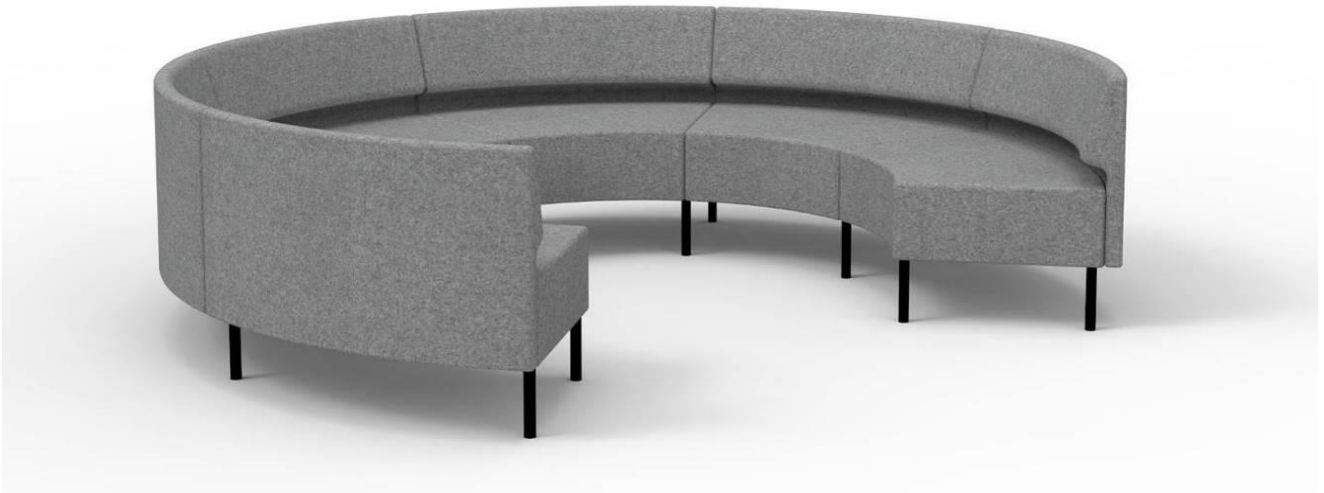

David design

ONE AIR CURVE MODULAR SEATING SYSTEM

FLAME RETARD CMHR FOAM, PIRELLI STRIPES IN WOODEN FRAME. BLACK LACQUERED LEGS

DESIGN LARS HOF SJÖ 2018

BLACK LACQUERED LEGS IN STEEL (WOODEN LEGS ON REQUEST)