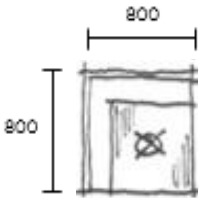

CORNER MODULE INCL TABLE TOP IN ASH	
HEIGHT	700MM
DEPTH	800MM
WIDTH	800MM

UPHOLSTERY COM	13120	16400
A	14330	17920
B	15110	18890
C	16110	20140
D	17680	22100
E	19150	23940
F	21140	26430

OPTIONAL LAMP IN BLACK OR WHITE	1750	2190
OPTIONAL POWER SOCKET BLACK, WITH 1 USB + 1 230V	640	800
OPTIONAL PREMIUM POWER SOCKET MAT INOX, USB, HDMI, ETHERNET, 230V	15890	19870