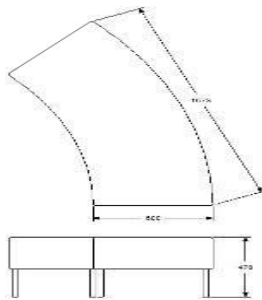

OUTER SEATING

HEIGHT	450MM
DEPTH	600MM
RADIUS	2070/1470MM
FABRIC	2,2M
WEIGHT	KG
VOLUME	CBM

UPHOLSTERY COM	7030	8790
A	7960	9950
B	8410	10520
C	8890	11120
D	9420	11780
E	9950	12440
F	11010	13770
REMOVABLE FABRIC COVERS	530	670

ADDITIONAL 2 X CORD PLUG WITH COVER (EUROPE ONLY)

3210	4020