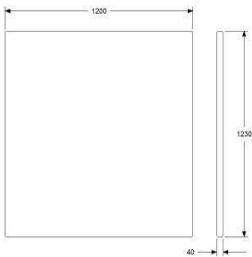

WALL 1200

HEIGHT	1230MM (1280/1350 MOUNTED AT SOFA)
DEPTH	40MM
WIDTH	1200MM
FABRIC	2,6M NO PATTERN MATCHING
WEIGHT	35KG
VOLUME	0,14CBM

UPHOLSTERY COM	3610	4520
A	4510	5640
B	5030	6290
C	5730	7170
D	6610	8270
E	7570	9470
F	9170	11470