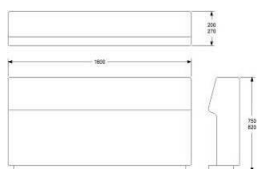

LOUNGE BACKREST 1600 FOR APPLYING TO S

HEIGHT 750/820MM
DEPTH 200/270MM
WIDTH 1600MM

FABRIC 3,3M
WEIGHT 47KG
VOLUME 0,30CBM

ADDITIONAL SEAT HEIGHT 450MM, TOTAL 820MM
ADDITIONAL GAP 20MM BETWEEN SEAT AND BACKREST

UPHOLSTERY COM	5660	7080
A	7240	9050
B	7880	9850
C	8760	10950
D	10080	12600
E	11320	14150
F	13040	16300
LEATHER	13510	16890
	650	820
	80	100