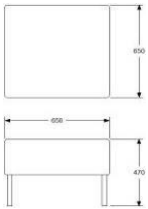

David design

ONE AIR MODULAR SEATING SYSTEM

SEATING 2400	
HEIGHT	450MM
DEPTH	600MM
WIDTH	2400MM
FABRIC	3,1M
WEIGHT	50KG
VOLUME	0,73CBM

UPHOLSTERY COM	9710	12140
A	11090	13870
B	11650	14570
C	12450	15570
D	13630	17040
E	14730	18420
F	16250	20320
LEATHER	16860	21080

REMOVABLE FABRIC COVERS	860	1080

SEATING 650X650	
HEIGHT	450MM
DEPTH	650MM
WIDTH	650MM
FABRIC	1,7M
WEIGHT	19KG
VOLUME	0,28CBM

UPHOLSTERY COM	5540	6930
A	6280	7850
B	6600	8250
C	7030	8790
D	7680	9600
E	8280	10350
F	9120	11400
LEATHER	9440	11800

REMOVABLE FABRIC COVERS	610	770

ADDITIONAL 2 X CORD PLUG WITH COVER (EUROPE ONLY)	3210	4020

ONE AIR TABLE

FOR ATTACHMENT TO ONE AIR SOFA
BLACK NANOLAMINATE ON BLACK MDF
FRAME IN BLACK

DIAM	300MM	2830	3540