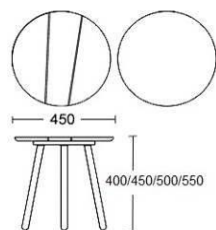

BRUSE ROUND

NATURAL OILED OAK, OAK LEGS

WHITE LAMINATE (FORMICA F1040, S0502-G50Y) OAK LEGS
LIGHT GREY LAMINATE (FORMICA F7927, S2500-N) OAK LEGS
DARK GREY LAMINATE (FORMICA F7928, S5000-N) OAK LEGS
GREEN LAMINATE (FORMICA F8820, S3040-650Y) OAK LEGS
BLACK LAMINATE (FORMICA F2253, S 900-N) OAK LEGS.
NANO LAMINATE BLACK (ARPA FENIX0720) OAK LEGS

	3660	4580
	3010	3770
	3150	3940
	3150	3940
	3150	3940
	3150	3940
	3520	4400

HEIGHT	400/450/500/550MM
DIAMETER	450MM