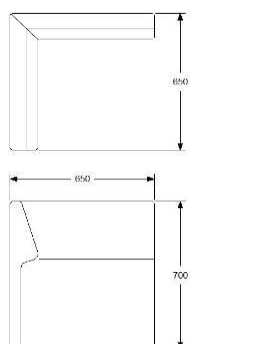

CAFÉ INNER CORNER FOR APPLYING TO SEAT

HEIGHT	750/820MM INKL SO
DEPTH	650MM
WIDTH	650MM
FABRIC	1,6M
WEIGHT	28KG
VOLUME	0,55CBM

UPHOLSTERY COM	4710	5890
A	5430	6790
B	5740	7180
C	6170	7720
D	6810	8520
E	7410	9270
F	8240	10300
LEATHER	9710	12140

ADDITIONAL GAP 20MM BETWEEN SEAT AND BACKREST,
NOTE BACKREST 670X670

290	370