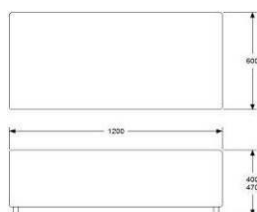

SEATING 800

HEIGHT 400MM
DEPTH 600MM
WIDTH 800MM

FABRIC 1,5M
WEIGHT 18KG
VOLUME 0,24CBM

ADDITIONAL: 120MM LEGS FOR SEAT HEIGHT 450MM
REMOVABLE FABRIC COVERS

	EXCL VAT	INCL VAT
UPHOLSTERY COM	3960	4950
A	4650	5820
B	4950	6190
C	5340	6680
D	5940	7430
E	6490	8120
F	7280	9100
LEATHER	7740	9680
EXTRA	120	150
	580	730