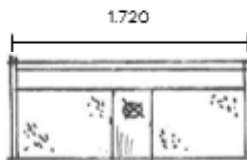

HEIGHT	700MM
DEPTH	800MM
WIDTH	980MM
SEAT HEIGHT	400MM
SEAT DEPTH	550MM
SEAT WIDTH	700MM

UPHOLSTERY COM	11580	14480
A	12640	15800
B	13330	16670
C	14220	17780
D	15600	19500
E	16890	21120
F	18660	23330

END EURTION LEFT OR RIGHT INCL TABLE
TABLETOP IN ASH OR BLACK STAINED ASH