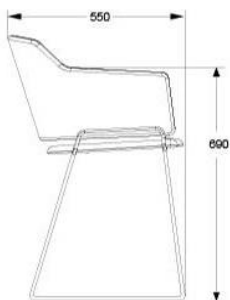

BASE IN BLACK, WHITE OR CHROME

WHITE	1210	1520
BLACK	1210	1520

David design

PORTIA
DESIGN SUPERLAB 2018
STACKABLE ARMCHAIR FULL UPHOLSTERED

BASE IN WHITE OR BLACK
UPHOLSTERY SEAT AND BACK

HEIGHT	790MM
DEPTH	560MM
WIDTH	570MM
SEAT HEIGHT	460MM
SEAT DEPTH	430MM
ARMREST HEIGHT	650MM
FABRIC	1,5M
WEIGHT	8KG
VOLUME	0,35CBM

BASE IN CHROME
UPHOLSTERY SEAT AND BACKREST

HEIGHT	820MM
DEPTH	600MM
WIDTH	600MM
SEAT HEIGHT	460MM
FABRIC	1,3M
WEIGHT	8KG
VOLUME	0,35CBM

UPHOLSTERY COM	4200	5250
A	4370	5470
B	4670	5840
C	5000	6250
D	5350	6690
E	5700	7130
F	6410	8020
LEATHER 1	7000	8750
LEATHER 2	8670	10840
UPHOLSTERY COM	4560	5700
A	4720	5900
B	5020	6280
C	5340	6680
D	5700	7130
E	6050	7570
F	6760	8450
LEATHER 1	7360	9200
LEATHER 2	9010	11270

SKIFT ARMCHAIR

DESIGN LARS HOF SJÖ 2010

ARMCHAIR FULL UPHOLSTERED. EXTRA UPHOLSTERED SEAT

BASE IN WHITE OR BLACK

BASE IN CHROME

HEIGHT 790MM
 DEPTH 550MM
 WIDTH 550MM
 SEAT HEIGHT 450MM
 ARMREST HEIGHT 690MM
 FABRIC 1,25M
 WEIGHT 8KG
 VOLUME 0,32CBM