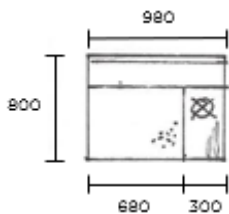

David design

MIDDLE SECTION INCL TABLE
TABLETOP IN ASH OR BLACK STAINED ASH

HEIGHT	700MM
DEPTH	800MM
WIDTH	980MM
SEAT HEIGHT	400MM
SEAT DEPTH	550MM
SEAT WIDTH	700MM

	EXCL VAT	INCL VAT
UPHOLSTERY COM	14050	17570
A	15340	19180
B	16180	20230
C	17250	21570
D	18930	23670
E	20500	25630
F	22640	28300

OPTIONAL LAMP IN BLACK OR WHITE	1750	2190
OPTIONAL POWER SOCKET BLACK, WITH 1 USB + 1 230V	640	800
OPTIONAL PREMIUM POWER SOCKET MAT INOX, USB, HDMI, ETHERNET, 230V	3760	4700