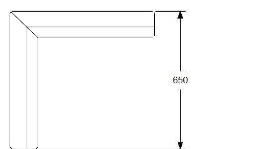

CAFÉ INNER CORNER FOR APPLYING TO SEAT

HEIGHT	750/820MM INKL SO
DEPTH	650MM
WIDTH	650MM
FABRIC	1,6M
WEIGHT	28KG
VOLUME	0,55CBM

UPHOLSTERY COM	4710	5890
A	5430	6790
B	5740	7180
C	6170	7720
D	6810	8520
E	7410	9270
F	8240	10300
LEATHER	9710	12140

ADDITIONAL GAP 20MM BETWEEN SEAT AND BACKREST,
NOTE BACKREST 670X670

290 370