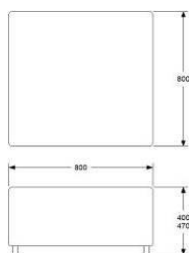

SEATING 800X800

HEIGHT 400MM
DEPTH 800MM
WIDTH 800MM

FABRIC 1,7M
WEIGHT 20KG
VOLUME 0,28CBM

ADDITIONAL 120MM LEGS FOR SEAT HEIGHT 450MM
REMOVABLE FABRIC COVERS

	EXCL VAT	INCL VAT
UPHOLSTERY COM	5810	7270
A	6580	8230
B	6910	8640
C	7370	9220
D	8050	10070
E	8680	10850
F	9560	11950
LEATHER	9890	12370
EXTRA	120	150
	610	770

ADDITIONAL 2 X CORD PLUG WITH COVER (EUROPE ONLY)

3210 4020