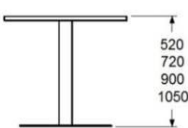

PLATE IN WHITE LAMINATE (FORMICA F1040, S0502-G50Y), GREY LAMINATE (FORMICA F7927, S2500-N), BLACK LAMINATE (FORMICA F2253, S 900-N), NANO LAMINATE BLACK (ARPA FENIX0720) OR WHITE PIGMENTED ASH LAMINATE (KAINDL). BASE IN BLACK

CONI 450X450MM

WHITE LAMINATE
BLACK/GREY LAMINATE
BLACK NANOLAMINATE (BLACK MDF)
WHITE PIGMENTED ASH LAMINATE

HEIGHT	EXCL VAT	INCL VAT
520	3920	4900
520	3950	4940
520	4190	5240
520	3970	4970

CONI 600X600MM

WHITE LAMINATE
WHITE LAMINATE
WHITE LAMINATE
WHITE LAMINATE
BLACK/GREY LAMINATE
BLACK/GREY LAMINATE
BLACK/GREY LAMINATE
BLACK/GREY LAMINATE

BLACK NANOLAMINATE (BLACK MDF)
BLACK NANOLAMINATE (BLACK MDF)
BLACK NANOLAMINATE (BLACK MDF)
BLACK NANOLAMINATE (BLACK MDF)

WHITE PIGMENTED ASH LAMINATE
WHITE PIGMENTED ASH LAMINATE
WHITE PIGMENTED ASH LAMINATE
WHITE PIGMENTED ASH LAMINATE

520	4960	6200
720	5020	6280
900	5110	6390
1050	5200	6500
520	5050	6320
720	5110	6390
900	5200	6500
1050	5290	6620
520	5420	6780
720	5480	6850
900	5570	6970
1050	5660	7080
520	5080	6350
720	5130	6420
900	5220	6530
1050	5310	6640