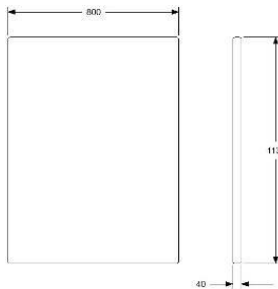

David design

ONE MODULAR SEATING SYSTEM. WALL FOR APPLYING TO BACKREST

DESIGN LARS HOF SJÖ 2018

WALL IS MADE TO BE APPLIED TO BACKREST

SIDEWALL 690

HEIGHT	1130MM (1350 MOUNTED AT SOFA)
DEPTH	40MM
WIDTH	690MM
FABRIC	1,4M NO PATTERN M.
WEIGHT	15KG
VOLUME	0,05CBM

	EXCL VAT	INCL VAT
UPHOLSTERY COM	2780	3480
A	3150	3940
B	3410	4270
C	3770	4720
D	4320	5400
E	4820	6030
F	5540	6930