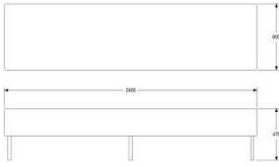

David design

ONE AIR MODULAR SEATING SYSTEM

SEATING 2400	
HEIGHT	450MM
DEPTH	600MM
WIDTH	2400MM
FABRIC	3,1M
WEIGHT	50KG
VOLUME	0,73CBM

UPHOLSTERY COM	9710	12140
A	11090	13870
B	11650	14570
C	12450	15570
D	13630	17040
E	14730	18420
F	16250	20320
LEATHER	16860	21080