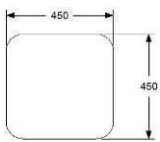

PLATE IN WHITE LAMINATE (FORMICA F1040, S0502-G50Y), GREY LAMINATE (FORMICA F7927, S2500-N), BLACK LAMINATE (FORMICA F2253, S 900-N), NANO LAMINATE BLACK (ARPA FENIX0720) OR WHITE PIGMENTED ASH LAMINATE (KAINDL). BASE IN BLACK

CONI 450X450MM

WHITE LAMINATE
BLACK/GREY LAMINATE
BLACK NANOLAMINATE (BLACK MDF)
WHITE PIGMENTED ASH LAMINATE

HEIGHT	EXCL VAT	INCL VAT
520	3920	4900
520	3950	4940
520	4190	5240
520	3970	4970

CONI 600X600MM

WHITE LAMINATE
WHITE LAMINATE
WHITE LAMINATE
WHITE LAMINATE
BLACK/GREY LAMINATE
BLACK/GREY LAMINATE
BLACK/GREY LAMINATE
BLACK/GREY LAMINATE

BLACK NANOLAMINATE (BLACK MDF)
BLACK NANOLAMINATE (BLACK MDF)
BLACK NANOLAMINATE (BLACK MDF)
BLACK NANOLAMINATE (BLACK MDF)

WHITE PIGMENTED ASH LAMINATE
WHITE PIGMENTED ASH LAMINATE
WHITE PIGMENTED ASH LAMINATE
WHITE PIGMENTED ASH LAMINATE

520	4960	6200
720	5020	6280
900	5110	6390
1050	5200	6500
520	5050	6320
720	5110	6390
900	5200	6500
1050	5290	6620
520	5420	6780
720	5480	6850
900	5570	6970
1050	5660	7080
520	5080	6350
720	5130	6420
900	5220	6530
1050	5310	6640