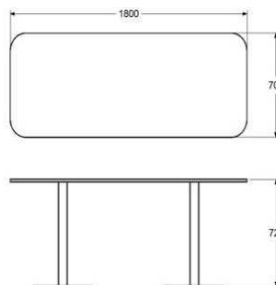

CONI 1800x700

WHITE LAMINATE

BLACK/GREY LAMINATE

BLACK NANOLAMINATE (BLACK MDF)

WHITE PIGMENTED ASH LAMINATE

HEIGHT	EXCL VAT	INCL VAT
720	10430	13040
720	10900	13630
720	12280	15350
720	11050	13820