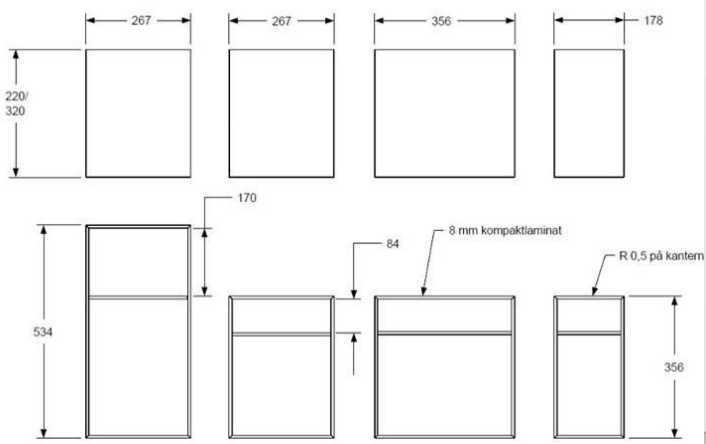

X-LARGE 540X264MM

DEPTH 220MM

DEPTH 320MM

2100 2630

2570 3220

AVAILABLE IN:

WHITE/BLACK CORE

GREY/BLACK CORE

BLACK/BLACK CORE