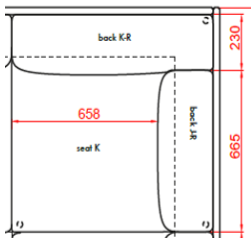

CORNER SECTION
HEIGHT 700MM
DEPTH 935MM
LENGTH 935MM
SEAT HEIGHT 400MM
SEAT DEPTH 650MM

FABRIC M
WEIGHT KG
VOLUME CBM

	EXCL VAT	INCL VAT
UPHOLSTERY COM	11260	14080
A	13620	17030
B	14770	18470
C	15980	19980
D	17330	21670
E	18680	23350
F	21380	26730
LEATHER	22140	27680