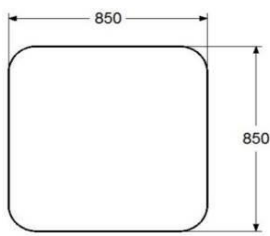

CONI 850X850MM

WHITE LAMINATE
WHITE LAMINATE
WHITE LAMINATE
WHITE LAMINATE

BLACK/GREY LAMINATE
BLACK/GREY LAMINATE
BLACK/GREY LAMINATE
BLACK/GREY LAMINATE

BLACK NANOLAMINATE (BLACK MDF)
BLACK NANOLAMINATE (BLACK MDF)
BLACK NANOLAMINATE (BLACK MDF)
BLACK NANOLAMINATE (BLACK MDF)

WHITE PIGMENTED ASH LAMINATE
WHITE PIGMENTED ASH LAMINATE
WHITE PIGMENTED ASH LAMINATE
WHITE PIGMENTED ASH LAMINATE

HEIGHT		
520	6130	7670
720	6190	7740
900	6280	7850
1050	6370	7970
520	6410	8020
720	6470	8090
900	6560	8200
1050	6650	8320
520	7220	9030
720	7280	9100
900	7370	9220
1050	7450	9320
520	6500	8130
720	6560	8200
900	6650	8320
1050	6740	8430