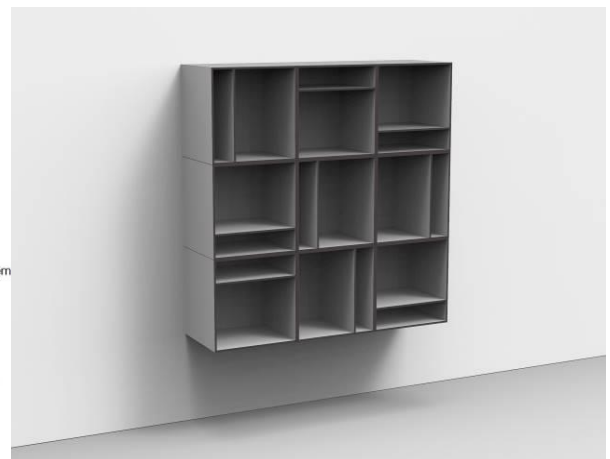

X-LARGE 540X264MM

DEPTH 220MM

DEPTH 320MM

2100 2630

2570 3220

AVAILABLE IN:

WHITE/BLACK CORE

GREY/BLACK CORE

BLACK/BLACK CORE