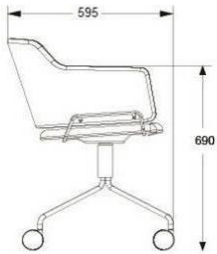

EXTRA	630	790
EXTRA	160	200
EXTRA	600	750
EXTRA	2220	2780

David design

SKIFT PLUS WHEEL SWIVELLING ARMCHAIR

DESIGN LARS HOF SJÖ 2013

ARMCHAIR FULL UPHOLSTERED. EXTRA UPHOLSTERED SEAT

BASE IN WHITE OR BLACK

BASE IN CHROME

HEIGHT	790MM
DEPTH	585MM
WIDTH	580MM
SEAT HEIGHT	450MM
ARMREST HEIGHT	690MM
FABRIC	1,6M

OPTIONAL ARMREST SHOEING
FABRIC + 0,3M

RUBBER WEBBER SEAT LINER
ADDITIONAL REMOVABLE SEAT FABRIC COVER
EXTRA - EXTRA POLSTERED SEAT
ADDITIONAL HEIGHTADJUSTABLE -20/+80MM
ADDITIONAL 5 WHEELS BASE