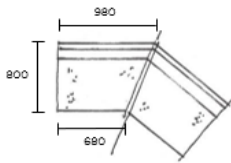

45 ANGLE MODULE INCL 2 CUSHIONS	
HEIGHT	700MM
DEPTH	800MM
WIDTH	980MM
SEAT HEIGHT	400MM
SEAT DEPTH	550MM
SEAT WIDTH	680/980MM
FABRIC	9M

	EXCL VAT	INCL VAT
UPHOLSTERY COM	14660	18330
A	16010	20020
B	16890	21120
C	18010	22520
D	19760	24700
E	21400	26750
F	23630	29540