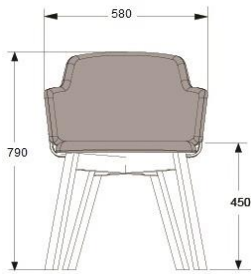

David design