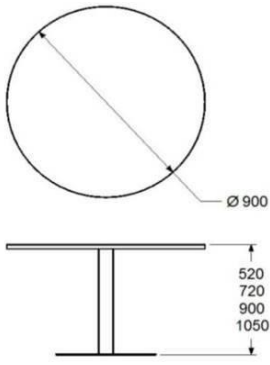

David design

CONI DIAM 900

WHITE LAMINATE
WHITE LAMINATE
WHITE LAMINATE
WHITE LAMINATE

BLACK/GREY LAMINATE
BLACK/GREY LAMINATE
BLACK/GREY LAMINATE
BLACK/GREY LAMINATE

BLACK NANOLAMINATE (BLACK MDF)
BLACK NANOLAMINATE (BLACK MDF)
BLACK NANOLAMINATE (BLACK MDF)
BLACK NANOLAMINATE (BLACK MDF)

WHITE PIGMENTED ASH LAMINATE
WHITE PIGMENTED ASH LAMINATE
WHITE PIGMENTED ASH LAMINATE
WHITE PIGMENTED ASH LAMINATE

HEIGHT	EXCL VAT	INCL VAT
520	6370	7970
720	6430	8040
900	6530	8170
1050	6610	8270
520	6650	8320
720	6700	8380
900	6800	8500
1050	6880	8600
520	7450	9320
720	7520	9400
900	7600	9500
1050	7700	9630
520	6740	8430
720	6800	8500
900	6880	8600
1050	6980	8730