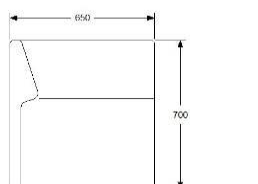

David design

CAFE BACKREST

ONE MODULAR SEATING SYSTEM

CAFÉ BACKREST 600 FOR APPLYING TO SEAT

HEIGHT	750/820MM INKL SO
DEPTH	50/130MM
WIDTH	600MM
FABRIC	0,8M
WEIGHT	19KG
VOLUME	0,16CBM

	EXCL VAT	INCL VAT
UPHOLSTERY COM	2670	3340
A	3040	3800
B	3190	3990
C	3400	4250
D	3730	4670
E	4020	5030
F	4440	5550
LEATHER	4970	6220

ADDITIONAL GAP 20MM BETWEEN SEAT AND BACKREST

60 80

CAFÉ BACKREST 800 FOR APPLYING TO SEAT

HEIGHT	750/820MM INKL SO
DEPTH	50/130MM
WIDTH	800MM
FABRIC	1,1M
WEIGHT	24KG
VOLUME	0,18CBM

UPHOLSTERY COM	2670	3340
A	3180	3980
B	3400	4250
C	3680	4600
D	4120	5150
E	4530	5670
F	5100	6380
LEATHER	5390	6740

ADDITIONAL GAP 20MM BETWEEN SEAT AND BACKREST

60 80

CAFÉ BACKREST 1200 FOR APPLYING TO SEA

HEIGHT	750/820MM INKL SO
DEPTH	50/130MM
WIDTH	1200MM
FABRIC	1,4M
WEIGHT	27KG
VOLUME	0,22CBM

UPHOLSTERY COM	3330	4170
A	3980	4980
B	4250	5320
C	4620	5780
D	5190	6490
E	5710	7140
F	6430	8040
LEATHER	6750	8440

9ADDITIONAL GAP 20MM BETWEEN SEAT AND BACKREST

80 100

CAFÉ BACKREST 1600 FOR APPLYING TO SEA

HEIGHT	750/820MM INKL SO
DEPTH	50/130MM
WIDTH	1600MM
FABRIC	1,8M
WEIGHT	30KG
VOLUME	0,18CBM

UPHOLSTERY COM	4290	5370
A	5120	6400
B	5470	6840
C	5950	7440
D	6670	8340
E	7340	9180
F	8270	10340
LEATHER	8620	10780

ADDITIONAL GAP 20MM BETWEEN SEAT AND BACKREST

80 100

CAFÉ BACKREST 2400 FOR APPLYING TO SEA

HEIGHT	750/820MM INKL SO
DEPTH	50/130MM
WIDTH	2400MM
FABRIC	2,7M
WEIGHT	37KG
VOLUME	0,7CBM

UPHOLSTERY COM	5940	7430
A	7190	8990
B	7710	9640
C	8430	10540
D	9510	11890
E	10510	13140
F	11920	14900
LEATHER	12340	15430

ADDITIONAL GAP 20MM BETWEEN SEAT AND BACKREST

100 130

CAFÉ INNER CORNER FOR APPLYING TO SEAT

HEIGHT	750/820MM INKL SO
DEPTH	650MM
WIDTH	650MM
FABRIC	1,6M
WEIGHT	28KG
VOLUME	0,55CBM

UPHOLSTERY COM	4710	5890
A	5430	6790
B	5740	7180
C	6170	7720
D	6810	8520
E	7410	9270
F	8240	10300
LEATHER	9710	12140