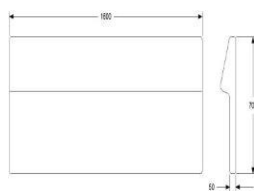

CAFÉ BACKREST 1600 FOR APPLYING TO SEA

HEIGHT	750/820MM INKL SO
DEPTH	50/130MM
WIDTH	1600MM
FABRIC	1,8M
WEIGHT	30KG
VOLUME	0,18CBM

UPHOLSTERY COM	4290	5370
A	5120	6400
B	5470	6840
C	5950	7440
D	6670	8340
E	7340	9180
F	8270	10340
LEATHER	8620	10780

ADDITIONAL GAP 20MM BETWEEN SEAT AND BACKREST

80	100