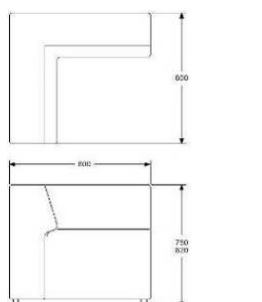

LOUNGE INNER CORNER FOR APPLYING TO SI

HEIGHT 750/820MM
DEPTH 800MM
WIDTH 800MM

FABRIC 2,8M
WEIGHT 36KG
VOLUME 0,61CBM

ADDITIONAL: 120MM LEGS FOR SEAT HEIGHT 450MM, TOTAL HEIGHT 820MM
ADDITIONAL GAP 20MM BETWEEN SEAT AND BACKREST,

UPHOLSTERY COM

UPHOLSTERY COM	5820	7280
A	7120	8900
B	7650	9570
C	8400	10500
D	9520	11900
E	10550	13190
F	12010	15020
LEATHER	12980	16230