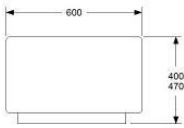

SEATING 800

HEIGHT 400MM
DEPTH 600MM
WIDTH 800MM

UPHOLSTERY COM	EXCL VAT	INCL VAT
A	4090	5120
B	4790	5990
C	5090	6370
D	5490	6870
E	6100	7630
F	6650	8320
LEATHER	7430	9290
LEATHER	7920	9900

FABRIC 1,5M
WEIGHT 18KG
VOLUME 0,24CBM

ADDITIONAL 120MM LEGS FOR SEAT HEIGHT 450MM
REMOVABLE FABRIC COVERS

490	620
580	730