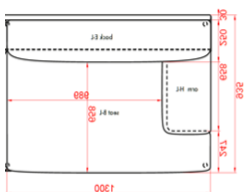

STRAIGHT SECTION + ARMREST
HEIGHT 700MM
DEPTH 935MM
LENGTH 1300MM
SEAT HEIGHT 400MM
SEAT DEPTH 650MM

FABRIC M
WEIGHT KG
VOLUME CBM

	EXCL VAT	INCL VAT
UPHOLSTERY COM	14590	18240
A	17750	22190
B	19290	24120
C	20910	26140
D	22720	28400
E	24530	30670
F	28150	35190
LEATHER	31060	38830