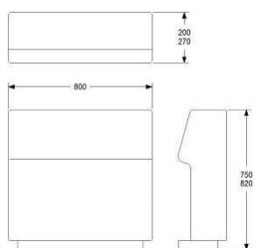

LOUNGE BACKREST 1200 FOR APPLYING TO S

HEIGHT 750/820MM
DEPTH 200/270MM
WIDTH 1200MM

FABRIC 2,5M
WEIGHT 37KG
VOLUME 0,25CBM

ADDITIONAL SEAT HEIGHT 450MM, TOTAL 820MM
ADDITIONAL GAP 20MM BETWEEN SEAT AND BACKREST

UPHOLSTERY COM	4740	5930
A	5930	7420
B	6420	8030
C	7020	8780
D	8100	10130
E	9020	11280
F	10330	12920
LEATHER	10730	13420
	530	670
	80	100