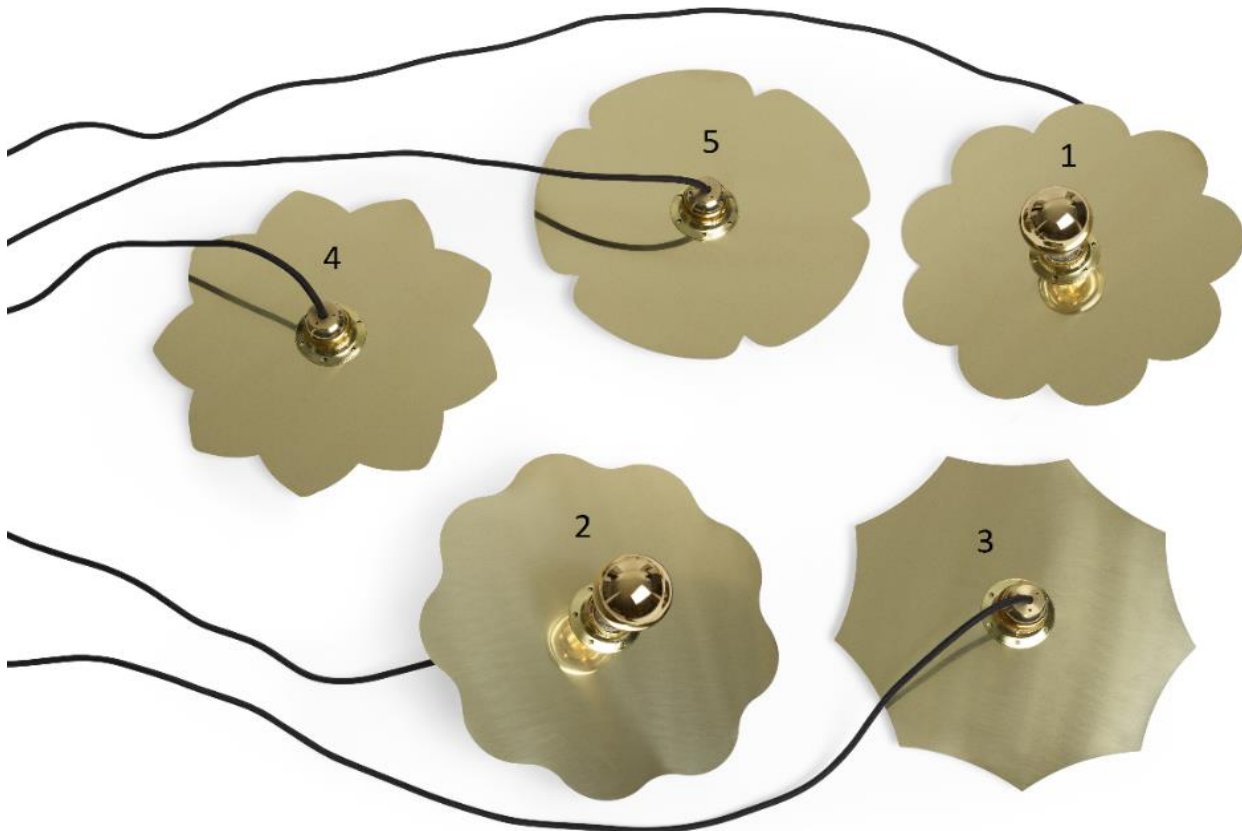

MARIGOLD

DESIGN CLAESSON KOIVISTO RUNE 2019
A COLLECTION OF LAMPS IN 5 DIFFERENT SHAPES. POLISHED BRASS.
WALL, CEILING AND PENDANT VERSIONS

MARIGOLD WALL/CEILING

GENUINE BRASS WITH E27 SOCKET AND WALL/CEILING BRACKET
LAMP BULB E 27 /4W INCLUDED, DIMMABLE