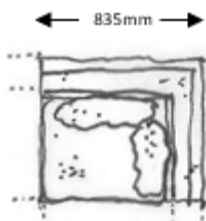

COLLAGE SOFA MODULE, CORNER LOW. INCL 2 BACK CUSHION

TO CONNECT 2 SIDES

HEIGHT	650MM
DEPTH	835MM
LENGTH	835MM
SEAT HEIGHT	400MM
SEAT DEPTH	650MM

UPHOLSTERY COM	10570	13220
LINARA	11100	13880
A	11530	14420
B	12620	15780
C	13760	17200
D	15020	18780
E	16280	20350
LEATHER	20320	25400

FABRIC 4,9M

STEEL LEGS IN BLACK OR WHITE
WOODEN LEGS IN ASH OR OAK

WEIGHT 25KG

STEEL LEGS IN CHROME, EXTRA 290 370

VOLUME 0,85CBM

WOOD LEGS STAINED ASH, EXTRA 340 430

EXTRA CUSHION 650X550MM
FOR SOFA AND EASYCHAIR

UPHOLSTERY COM	890	1120
LINARA	950	1190
A	1130	1420
B	1210	1520
C	1340	1680
D	1500	1880
E	1770	2220
LEATHER	2000	2500

FABRIC 0,75M