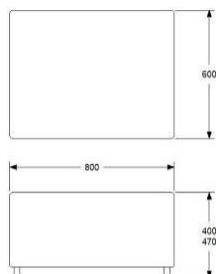

SEATING 800

HEIGHT 400MM
DEPTH 600MM
WIDTH 800MM

FABRIC 1,5M
WEIGHT 18KG
VOLUME 0,24CBM

ADDITIONAL: 120MM LEGS FOR SEAT HEIGHT 450MM
REMOVABLE FABRIC COVERS

	EXCL VAT	INCL VAT
UPHOLSTERY COM	3960	4950
A	4650	5820
B	4950	6190
C	5340	6680
D	5940	7430
E	6490	8120
F	7280	9100
LEATHER	7740	9680
EXTRA	120	150
	580	730