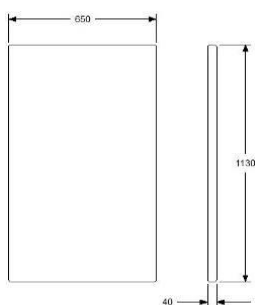

WALL 650 FOR CORNER

HEIGHT	1130MM (1350 MOUNTED AT SOFA)
DEPTH	40MM
WIDTH	650MM
FABRIC	1,4M NO PATTERN M.
WEIGHT	15KG
VOLUME	0,05CBM

	EXCL VAT	INCL VAT
UPHOLSTERY COM	2780	3480
A	3150	3940
B	3410	4270
C	3770	4720
D	4320	5400
E	4820	6030
F	5540	6930