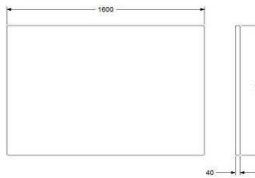

WALL 1600

HEIGHT	1130MM (1350 MOUNTED AT SOFA)
DEPTH	40MM
WIDTH	1600MM
FABRIC	3,4M NO PATTERN M
WEIGHT	40KG
VOLUME	0,14CBM

UPHOLSTERY COM	3770	4720
A	4970	6220
B	5610	7020
C	6490	8120
D	7830	9790
E	9060	11330
F	10780	13480