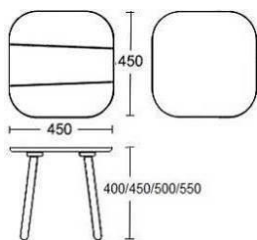

BRUSE SQUARE

NATURAL OILED OAK, OAK LEGS

WHITE LAMINATE (FORMICA F1040, S0502-G50Y) OAK LEGS
LIGHT GREY LAMINATE (FORMICA F7927, S2500-N) OAK LEGS
DARK GREY LAMINATE (FORMICA F7928, S5000-N) OAK LEGS
GREEN LAMINATE (FORMICA F8820, S3040-650Y) OAK LEGS
BLACK LAMINATE (FORMICA F2253, S 900-N) OAK LEGS.
NANO LAMINATE BLACK (ARPA FENIX0720) OAK LEGS

EXCL VAT INCL VAT

	3810	4770
	3160	3950
	3300	4130
	3300	4130
	3300	4130
	3300	4130
	3680	4600

HEIGHT	400/450/500/550MM
LENGTH	450MM
WIDTH	450MM