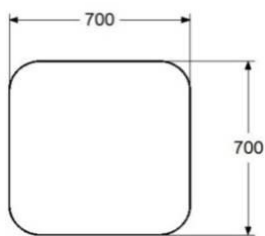

CONI 700X700MM

WHITE LAMINATE
WHITE LAMINATE
WHITE LAMINATE
WHITE LAMINATE

BLACK/GREY LAMINATE
BLACK/GREY LAMINATE
BLACK/GREY LAMINATE
BLACK/GREY LAMINATE

BLACK NANOLAMINATE (BLACK MDF)
BLACK NANOLAMINATE (BLACK MDF)
BLACK NANOLAMINATE (BLACK MDF)
BLACK NANOLAMINATE (BLACK MDF)

WHITE PIGMENTED ASH LAMINATE
WHITE PIGMENTED ASH LAMINATE
WHITE PIGMENTED ASH LAMINATE
WHITE PIGMENTED ASH LAMINATE

HEIGHT		
520	5400	6750
720	5450	6820
900	5540	6930
1050	5640	7050
520	5620	7030
720	5680	7100
900	5760	7200
1050	5860	7330
520	6060	7580
720	6120	7650
900	6220	7780
1050	6300	7880
520	5680	7100
720	5730	7170
900	5820	7280
1050	5910	7390