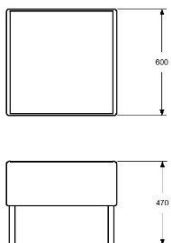

UPHOLSTERED UNIT 600X600 TABLETOP

INCL TABLE TOP IN OAK, ASH OR BLACK NANC

HEIGHT 450MM
DEPTH 600MM
WIDTH 600MM
FABRIC 0,7M
WEIGHT 14KG
VOLUME 0,20CBM
WEIGHT 17KG
VOLUME 0,24CBM

UPHOLSTERY COM	5690	7120
A	6270	7840
B	6510	8140
C	6840	8550
D	7340	9180
E	7790	9740
F	8450	10570
LEATHER	8780	10980