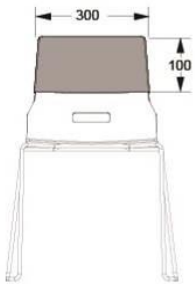

STACKABLE CHAIR, SHELL IN WHITE LAMINATE

BASE IN WHITE OR BLACK
BASE IN CHROME

HEIGHT	800MM
DEPTH	515MM
WIDTH	515MM
SEAT HEIGHT	450MM

	2170	2720
	2320	2900
LINKING DEVICE	130	170
OPTIONAL FELT GLIDERS/	30	40