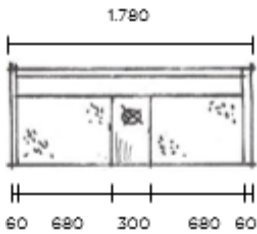

ONLINE 2 SEAT SOFA INCL 2 BACK CUSHION

TABLETOP IN ASH OR BLACK STAINED ASH
DESIGN CLAESSION KOIVISTO RUNE 2020

HEIGHT	700MM
DEPTH	800MM
WIDTH	1780MM
SEAT HEIGHT	400MM
SEAT DEPTH	550MM
SEAT WIDTH	700MM

	EXCL VAT	INCL VAT
UPHOLSTERY COM	24690	30870
A	26960	33700
B	28440	35550
C	30320	37900
D	33280	41600
E	36040	45050
F	39800	49750

STEEL FRAME AVAILABLE IN BLACK OR WHITE

OPTIONAL LAMP IN BLACK OR WHITE	1750	2190
OPTIONAL POWER SOCKET BLACK, WITH 1 USB + 1 230V	640	800
OPTIONAL PREMIUM POWER SOCKET MAT INOX, USB, HDMI, ETHERNET, 230V	3760	4700

ONLINE 2-SEATER SOFA INCL 2 BACK CUSHION AND TABLETOP IN GRANIT VIA LATTEA

HEIGHT	700MM
DEPTH	800MM
WIDTH	1780MM
SEAT HEIGHT	400MM
SEAT DEPTH	550MM
SEAT WIDTH	700MM

	EXCL VAT	INCL VAT
UPHOLSTERY COM	29560	36950
A	32570	40720
B	34050	42570
C	35920	44900
D	38890	48620
E	41660	52080
F	45410	56770

STEEL LEGS AVAILABLE IN BLACK OR WHITE

OPTIONAL LAMP IN BLACK OR WHITE	1750	2190
OPTIONAL POWER SOCKET BLACK, WITH 1 USB + 1 230V	640	800
OPTIONAL PREMIUM POWER SOCKET MAT INOX, USB, HDMI, ETHERNET, 230V	3760	4700

WEIGHT	50KG
VOLUME	0,85CBM
FABRIC	4,5M