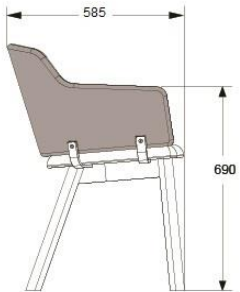

DESIGN LARS HOF SJÖ 2013

BASE IN BIRCH OR ASH WOOD

EXTRA UPHOLSTERED SEAT

ARMCHAIR FULL UPHOLSTERED

HEIGHT 790MM

DEPTH 585MM

WIDTH 580MM

SEAT HEIGHT 450MM

ARMREST HEIGHT 690MM

FABRIC 1,6M

OPTIONAL BASE IN OAK

OPTIONAL SEAT HEIGHT 500MM + OAK FRAME

OPTIONAL BASE IN BLACK OR WHITE STAIN AS

OPTIONAL ARMREST SHOEING

FABRIC + 0,3M

ADDITIONAL REMOVABLE SEAT FABRIC COVER