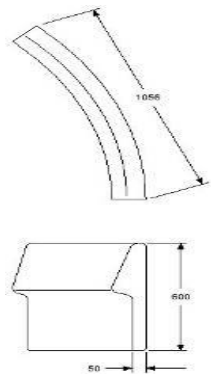

CAFÉ BACKREST INNER FOR APPLYING TO SE

HEIGHT	820MM INCL LEG
DEPTH	50/130MM
RADIUS	1370MM
FABRIC	1,4M
WEIGHT	KG
VOLUME	CBM

UPHOLSTERY COM	3940	4930
A	4530	5670
B	4810	6020
C	5110	6390
D	5450	6820
E	5790	7240
F	6470	8090