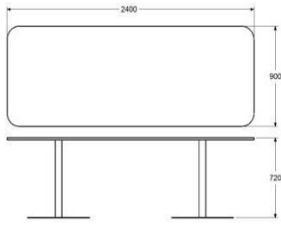

David design

CONI 2400x900

WHITE LAMINATE

BLACK/GREY LAMINATE

BLACK NANOLAMINATE (BLACK MDF)

WHITE PIGMENTED ASH LAMINATE

HEIGHT	EXCL VAT	INCL VAT
720	11740	14680
720	12390	15490
720	15490	19370
720	12570	15720