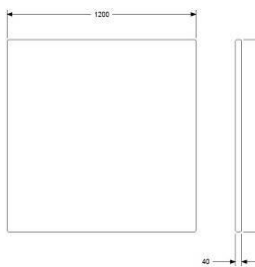

WALL 1200

HEIGHT	1130MM (1350 MOUNTED AT SOFA)
DEPTH	40MM
WIDTH	1200MM
FABRIC	2,6M NO PATTERN M
WEIGHT	35KG
VOLUME	0,14CBM

UPHOLSTERY COM	3440	4300
A	4310	5390
B	4800	6000
C	5470	6840
D	6300	7880
E	7220	9030
F	8750	10940