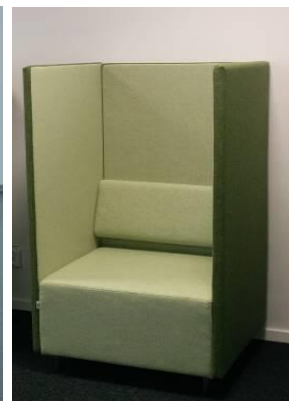

ONE MODULAR SOFA