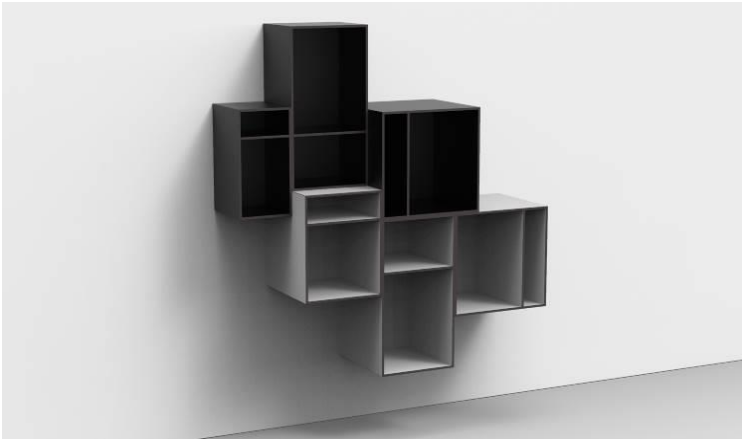

David design