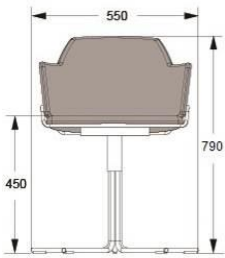

David design

SKIFT SWIVELLING ARMCHAIR

DESIGN LARS HOF SJÖ 2011

ARMCHAIR FULL UPHOLSTERED. EXTRA UPHOLSTERED SEAT

BASE IN WHITE OR BLACK