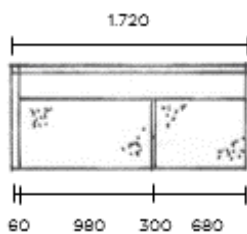

END EURTION LEFT OR RIGHT
FULL POLSTERED

HEIGHT	700MM
DEPTH	800MM
WIDTH	1720MM
SEAT HEIGHT	400MM
SEAT DEPTH	550MM
SEAT WIDTH	700MM

UPHOLSTERY COM	22380	27980
A	24440	30550
B	25770	32220
C	27480	34350
D	30160	37700
E	32660	40830
F	36070	45090