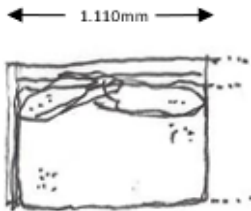

COLLAGE 1,5 SEATER INCL 2 BACK CUSHIONS 1 ARMREST - TO CONNECT

HEIGHT	650MM
DEPTH	835MM
LENGTH	1100MM
SEAT HEIGHT	400MM

UPHOLSTERY COM	12410	15520
LINARA	13260	16580
A	13720	17150
B	14200	17750
C	16410	20520
D	17930	22420
E	19450	24320
LEATHER	24910	31140

FABRIC	5,8M
WEIGHT	38KG
VOLUME	0,75CBM

STEEL LEGS IN BLACK OR WHITE OR WOODEN LEGS IN ASH OR OAK		
STEEL LEGS IN CHROME, EXTRA	590	740
WOOD LEGS STAINED ASH, EXTRA	680	850