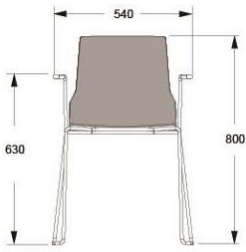

OTO IS ALSO AVAILABLE AS LOUNGE, SEE PAGE

David design

PARKER

DESIGN LARS HOF SJÖ 2010
STACKABLE CHAIR FULL UPHOLSTERED.

BASE IN WHITE OR BLACK

BASE IN CHROME

HEIGHT	800MM
DEPTH	515MM
WIDTH	515MM
SEAT HEIGHT	450MM
FABRIC	0,90M
WEIGHT	7KG
VOLUME	0,32/4CBM

STACKABLE CHAIR, SHELL IN WHITE LAMINATE

BASE IN WHITE OR BLACK
BASE IN CHROME

HEIGHT	800MM
DEPTH	515MM
WIDTH	515MM
SEAT HEIGHT	450MM

	2170	2720
	2320	2900
LINKING DEVICE	130	170
OPTIONAL FELT GLIDERS/	30	40

TOP COVER, UPHOLSTERED

HEIGHT	100MM
WIDTH	300MM
FABRIC	0,30M

UPHOLSTERY COM	450	570
A	560	700
B	620	780
C	700	880
D	810	1020
E	920	1150
F	1080	1350
LEATHER	980	1230

FOLDABLE TABLETOP

PLATE IN LAMINATE, WHITE OR BLACK

BASE IN BLACK, WHITE OR CHROME

WHITE	1210	1520
BLACK	1210	1520

David design

PARKER ARMCHAIR
DESIGN LARS HOF SJÖ 2011
STACKABLE ARMCHAIR FULL UPHOLSTERED

BASE IN WHITE OR BLACK

BASE IN CHROME

HEIGHT	800MM
DEPTH	540MM
WIDTH	515MM
SEAT HEIGHT	450MM
FABRIC	0,90M