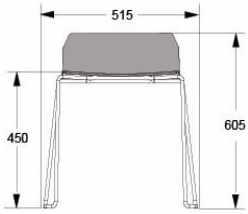

BASE IN WHITE OR BLACK
 BASE IN CHROME

HEIGHT 805 OR 905 MM
 DEPTH 550MM
 WIDTH 530MM
 SEAT HEIGHT 650 OR 750MM

2180	2730
2530	3170

TOP COVER, POLSTERED

HEIGHT 100MM
 WIDTH 300MM
 FABRIC 0,30M

UPHOLSTERY COM	450	570
A	570	720
B	630	790
C	700	880
D	820	1030
E	930	1170
F	1080	1350
LEATHER	980	1230

David design

PARKER STOOL

DESIGN LARS HOF SJÖ 2012
 STACKABLE STOOL FULL POLSTERED.
 BASE IN WHITE OR BLACK

BASE IN CHROME

HEIGHT 605MM
 DEPTH 495MM
 WIDTH 515MM
 SEAT HEIGHT 450MM
 FABRIC 0,60M

	EXCL VAT	INCL VAT
UPHOLSTERY COM	2410	3020
A	2570	3220
B	2640	3300
C	2850	3570
D	3080	3850
E	3290	4120
F	3600	4500
LEATHER	3710	4640

BASE IN WHITE OR BLACK
 BASE IN CHROME
 HEIGHT 605MM
 DEPTH 495MM
 WIDTH 515MM
 SEAT HEIGHT 450MM

	2190	2740
	2380	2980

David design

HAIDA STOOL

DESIGN PATTY JOHNSON 2014

STOOL IN SOLID ASH WOOD. NATURAL, WHITE OR BLACK STAINED.