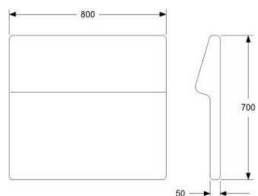

CAFÉ BACKREST 800 FOR APPLYING TO SEAT

HEIGHT	750/820MM INKL SO
DEPTH	50/130MM
WIDTH	800MM
FABRIC	1,1M
WEIGHT	24KG
VOLUME	0,18CBM

UPHOLSTERY COM	2670	3340
A	3180	3980
B	3400	4250
C	3680	4600
D	4120	5150
E	4530	5670
F	5100	6380
LEATHER	5390	6740

ADDITIONAL GAP 20MM BETWEEN SEAT AND BACKREST

60 80