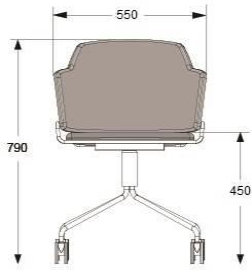

David design

SKIFT WHEEL SWIVELLING ARMCHAIR

DESIGN LARS HOF SJÖ 2013

ARMCHAIR FULL UPHOLSTERED. EXTRA UPHOLSTERED SEAT

BASE IN WHITE OR BLACK