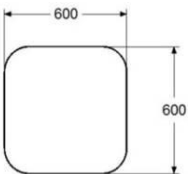

PLATE IN WHITE LAMINATE (FORMICA F1040, S0502-G50Y), GREY LAMINATE (FORMICA F7927, S2500-N), BLACK LAMINATE (FORMICA F2253, S 900-N), NANO LAMINATE BLACK (ARPA FENIX0720) OR WHITE PIGMENTED ASH LAMINATE (KAINDL). BASE IN BLACK

CONI 450X450MM

WHITE LAMINATE
BLACK/GREY LAMINATE
BLACK NANOLAMINATE (BLACK MDF)
WHITE PIGMENTED ASH LAMINATE

HEIGHT	EXCL VAT	INCL VAT
520	3920	4900
520	3950	4940
520	4190	5240
520	3970	4970

CONI 600X600MM

WHITE LAMINATE
WHITE LAMINATE
WHITE LAMINATE
WHITE LAMINATE
BLACK/GREY LAMINATE
BLACK/GREY LAMINATE
BLACK/GREY LAMINATE
BLACK/GREY LAMINATE

BLACK NANOLAMINATE (BLACK MDF)
BLACK NANOLAMINATE (BLACK MDF)
BLACK NANOLAMINATE (BLACK MDF)
BLACK NANOLAMINATE (BLACK MDF)

WHITE PIGMENTED ASH LAMINATE
WHITE PIGMENTED ASH LAMINATE
WHITE PIGMENTED ASH LAMINATE
WHITE PIGMENTED ASH LAMINATE

520	4960	6200
720	5020	6280
900	5110	6390
1050	5200	6500
520	5050	6320
720	5110	6390
900	5200	6500
1050	5290	6620
520	5420	6780
720	5480	6850
900	5570	6970
1050	5660	7080
520	5080	6350
720	5130	6420
900	5220	6530
1050	5310	6640