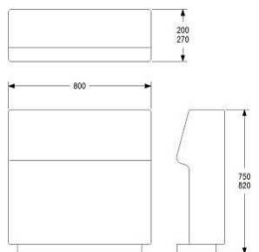

LOUNGE BACKREST 800 FOR APPLYING TO SI

HEIGHT 750/820MM
DEPTH 200/270MM
WIDTH 800MM

FABRIC 1,7M
WEIGHT 27KG
VOLUME 0,20CBM

ADDITIONAL SEAT HEIGHT 450MM, TOTAL 820MM
ADDITIONAL GAP 20MM BETWEEN SEAT AND BACKREST

UPHOLSTERY COM	3500	4380
A	4300	5380
B	4640	5800
C	5090	6370
D	5770	7220
E	6400	8000
F	7290	9120
LEATHER	7850	9820
	400	500
	60	80