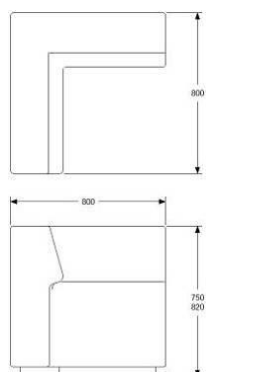

LOUNGE BACKREST INNER CORNER FOR APPI

HEIGHT 750/820MM
DEPTH 800MM
WIDTH 800MM

FABRIC 3,0M
WEIGHT 36KG
VOLUME 0,61CBM

ADDITIONAL SEAT HEIGHT 450MM, TOTAL 820MM
ADDITIONAL GAP 20MM BETWEEN SEAT AND BACKREST,

UPHOLSTERY COM	6040	7550
A	7380	9230
B	7910	9890
C	8670	10840
D	9800	12250
E	10830	13540
F	12280	15350
LEATHER	13560	16950
	580	730
	290	370