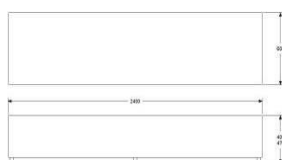

SEATING 2400

HEIGHT 400MM
DEPTH 600MM
WIDTH 2400MM

FABRIC 3,1M
WEIGHT 52KG
VOLUME 0,73CBM

ADDITIONAL 120MM LEGS FOR SEAT HEIGHT 450MM
REMOVABLE FABRIC COVERS

	EXCL VAT	INCL VAT
UPHOLSTERY COM	10170	12720
A	11620	14530
B	12210	15270
C	13040	16300
D	14280	17850
E	15430	19290
F	17040	21300
LEATHER	17670	22090
EXTRA	160	200
	860	1080