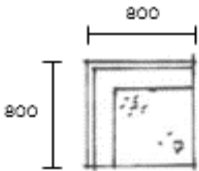

CORNER MODULE INCL 2 CUSHIONS	
HEIGHT	700MM
DEPTH	800MM
WIDTH	800MM
SEAT HEIGHT	400MM
SEAT DEPTH	550MM
SEAT WIDTH	680MM

UPHOLSTERY COM	12350	15440
A	13480	16850
B	14220	17780
C	15160	18950
D	16640	20800
E	18020	22530
F	19900	24880