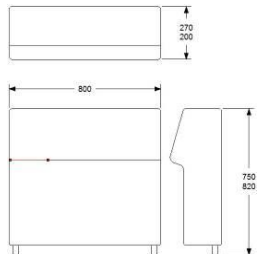

LOUNGE BACKREST 800 FOR APPLYING TO SI

HEIGHT 750/820MM
DEPTH 200/270MM
WIDTH 800MM

FABRIC 1,7M
WEIGHT 27KG
VOLUME 0,20CBM

ADDITIONAL: 120MM LEGS FOR SEAT HEIGHT 450MM, TOTAL 820MM
ADDITIONAL GAP 20MM BETWEEN SEAT AND BACKREST

UPHOLSTERY COM

UPHOLSTERY COM	3240	4050
A	4030	5040
B	4360	5450
C	4820	6030
D	5490	6870
E	6130	7670
F	7010	8770
LEATHER	7460	9330