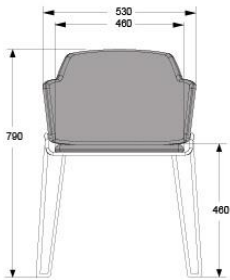

SKIFT ARMCHAIR

DESIGN LARS HOF SJÖ 2010

ARMCHAIR FULL UPHOLSTERED. EXTRA UPHOLSTERED SEAT

BASE IN WHITE OR BLACK