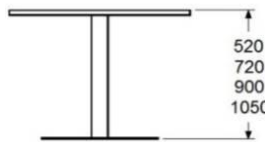

CONI DIAM 700

WHITE LAMINATE
WHITE LAMINATE
WHITE LAMINATE
WHITE LAMINATE

BLACK/GREY LAMINATE
BLACK/GREY LAMINATE
BLACK/GREY LAMINATE
BLACK/GREY LAMINATE

BLACK NANOLAMINATE (BLACK MDF)
BLACK NANOLAMINATE (BLACK MDF)
BLACK NANOLAMINATE (BLACK MDF)
BLACK NANOLAMINATE (BLACK MDF)

WHITE PIGMENTED ASH LAMINATE
WHITE PIGMENTED ASH LAMINATE
WHITE PIGMENTED ASH LAMINATE
WHITE PIGMENTED ASH LAMINATE

HEIGHT		
520	5400	6750
720	5450	6820
900	5540	6930
1050	5640	7050
520	5620	7030
720	5680	7100
900	5760	7200
1050	5860	7330
520	6060	7580
720	6120	7650
900	6220	7780
1050	6300	7880
520	5680	7100
720	5730	7170
900	5820	7280
1050	5910	7390