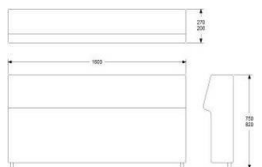

LOUNGE BACKREST 1600 FOR APPLYING TO S

HEIGHT 750/820MM
DEPTH 200/270MM
WIDTH 1600MM

FABRIC 3,3M
WEIGHT 47KG
VOLUME 0,30CBM

ADDITIONAL: 120MM LEGS FOR SEAT HEIGHT 450MM, TOTAL 820MM
ADDITIONAL GAP 20MM BETWEEN SEAT AND BACKREST

UPHOLSTERY COM

UPHOLSTERY COM	5160	6450
A	6700	8380
B	7340	9180
C	8220	10280
D	9530	11920
E	10760	13450
F	12470	15590
LEATHER	12880	16100