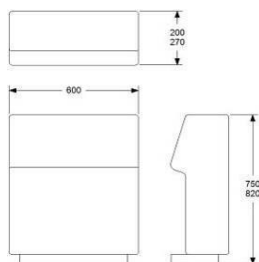

David design

LOUNGE BACKREST WITH SOCKET

ONE SOCKET MODULAR SEATING SYSTEM

LOUNGE BACKREST 600 FOR APPLYING TO SI

HEIGHT 750/820MM
DEPTH 200/270MM
WIDTH 600MM

FABRIC 1,3M
WEIGHT 22KG
VOLUME 0,18CBM

ADDITIONAL SEAT HEIGHT 450MM, TOTAL 820MM
ADDITIONAL GAP 20MM BETWEEN SEAT AND BACKREST

	EXCL VAT	INCL VAT
UPHOLSTERY COM	2970	3720
A	3600	4500
B	3850	4820
C	4190	5240
D	4720	5900
E	5200	6500
F	5870	7340
LEATHER	6170	7720
	360	450
	60	80