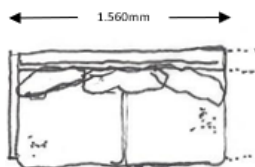

David design

COLLAGE 2-SEAT SOFA 1600 LOW BACK. INCL 3 BACK CUSHIONS

1 ARMREST - TO CONNECT

HEIGHT	650MM
DEPTH	835MM
LENGTH	1560MM
SEAT HEIGHT	400MM
SEAT DEPTH	650MM

	EXCL VAT	INCL VAT
UPHOLSTERY COM	18460	23080
LINARA	20130	25170
A	21050	26320
B	22470	28090
C	24400	30500
D	27340	34180
E	30060	37580
LEATHER	36200	45250

FABRIC 7,5M

STEEL LEGS IN BLACK OR WHITE
OR WOODEN LEGS IN ASH OR OAK

WEIGHT 40KG

STEEL LEGS IN CHROME, EXTRA 590 740

VOLUME 1,1CBM

WOOD LEGS STAINED ASH, EXTRA 680 850