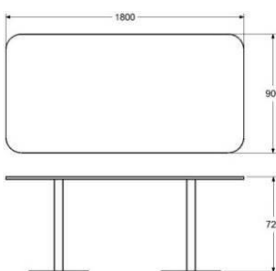

CONI 1800x900

WHITE LAMINATE

BLACK/GREY LAMINATE

BLACK NANOLAMINATE (BLACK MDF)

WHITE PIGMENTED ASH LAMINATE

HEIGHT	EXCL VAT	INCL VAT
720	10720	13400
720	11200	14000
720	13070	16340
720	11350	14190