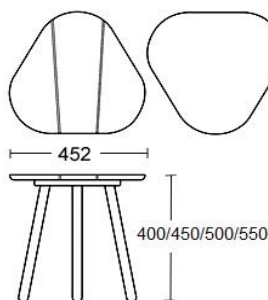

BRUSE TRIANGULAR

NATURAL OILED OAK, OAK LEGS

WHITE LAMINATE (FORMICA F1040, S0502-G50Y) OAK LEGS
LIGHT GREY LAMINATE (FORMICA F7927, S2500-N) OAK LEGS
DARK GREY LAMINATE (FORMICA F7928, S5000-N) OAK LEGS
GREEN LAMINATE (FORMICA F8820, S3040-650Y) OAK LEGS
BLACK LAMINATE (FORMICA F2253, S 900-N) OAK LEGS.
NANO LAMINATE BLACK (ARPA FENIX0720) OAK LEGS

	3660	4580
	3010	3770
	3150	3940
	3150	3940
	3150	3940
	3150	3940
	3520	4400

HEIGHT	400/450/500/550MM
LENGTH	452MM
WIDTH	452MM