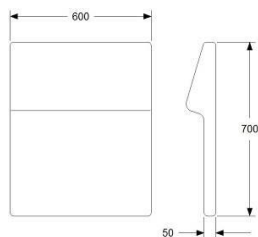

David design

CAFE BACKREST

ONE MODULAR SEATING SYSTEM

CAFÉ BACKREST 600 FOR APPLYING TO SEAT

HEIGHT	750/820MM INKL SO
DEPTH	50/130MM
WIDTH	600MM
FABRIC	0,8M
WEIGHT	19KG
VOLUME	0,16CBM

	EXCL VAT	INCL VAT
UPHOLSTERY COM	2670	3340
A	3040	3800
B	3190	3990
C	3400	4250
D	3730	4670
E	4020	5030
F	4440	5550
LEATHER	4970	6220

ADDITIONAL GAP 20MM BETWEEN SEAT AND BACKREST

60 80