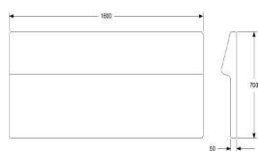

CAFÉ BACKREST 1600 FOR APPLYING TO SEA

HEIGHT	750/820MM INKL SO
DEPTH	50/130MM
WIDTH	1600MM
FABRIC	1,8M
WEIGHT	30KG
VOLUME	0,18CBM

UPHOLSTERY COM	4290	5370
A	5120	6400
B	5470	6840
C	5950	7440
D	6670	8340
E	7340	9180
F	8270	10340
LEATHER	8620	10780

ADDITIONAL GAP 20MM BETWEEN SEAT AND BACKREST

80 100