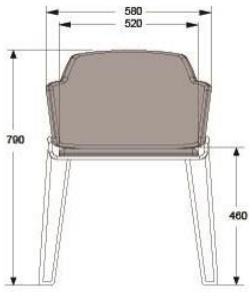

David design

SKIFT PLUS ARMCHAIR
DESIGN LARS HOF SJÖ 2012
ARMCHAIR FULL UPHOLSTERED. EXTRA UPHOLSTERED SEAT
BASE IN WHITE OR BLACK