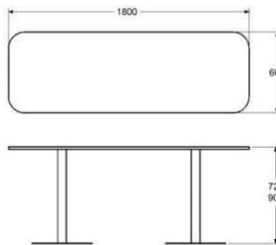

CONI 1800x600

WHITE LAMINATE
WHITE LAMINATE

BLACK/GREY LAMINATE
BLACK/GREY LAMINATE

BLACK NANOLAMINATE (BLACK MDF)
BLACK NANOLAMINATE (BLACK MDF)

WHITE PIGMENTED ASH LAMINATE
WHITE PIGMENTED ASH LAMINATE

HEIGHT	EXCL VAT	INCL VAT
720	9950	12440
900	10130	12670
720	10190	12740
900	10370	12970
720	11590	14490
900	11760	14700
720	10270	12840
900	10450	13070