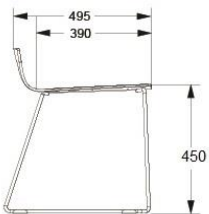

BASE IN WHITE OR BLACK
 BASE IN CHROME

HEIGHT 805 OR 905 MM
 DEPTH 550MM
 WIDTH 530MM
 SEAT HEIGHT 650 OR 750MM

2180	2730
2530	3170

TOP COVER, POLSTERED

HEIGHT 100MM
 WIDTH 300MM
 FABRIC 0,30M

UPHOLSTERY COM	450	570
A	570	720
B	630	790
C	700	880
D	820	1030
E	930	1170
F	1080	1350
LEATHER	980	1230

David design

PARKER STOOL

DESIGN LARS HOF SJÖ 2012
 STACKABLE STOOL FULL POLSTERED.
 BASE IN WHITE OR BLACK

BASE IN CHROME

HEIGHT 605MM
 DEPTH 495MM
 WIDTH 515MM
 SEAT HEIGHT 450MM
 FABRIC 0,60M

	EXCL VAT	INCL VAT
UPHOLSTERY COM	2410	3020
A	2570	3220
B	2640	3300
C	2850	3570
D	3080	3850
E	3290	4120
F	3600	4500
LEATHER	3710	4640

BASE IN WHITE OR BLACK
 BASE IN CHROME
 HEIGHT 605MM
 DEPTH 495MM
 WIDTH 515MM
 SEAT HEIGHT 450MM

	2190	2740
	2380	2980

David design

HAIDA STOOL

DESIGN PATTY JOHNSON 2014

STOOL IN SOLID ASH WOOD. NATURAL, WHITE OR BLACK STAINED.