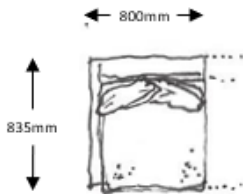

FABRIC 10,2M

STEEL LEGS IN BLACK OR WHITE
OR WOODEN LEGS IN ASH OR OAK

WEIGHT 60KG
VOLUME 1,52CBM

STEEL LEGS IN CHROME, EXTRA 590 740
WOOD LEGS STAINED ASH, EXTRA 680 850

David design

COLLAGE 1 SEATER INCL 2 BACK CUSHIONS 1 ARMREST - TO CONNECT