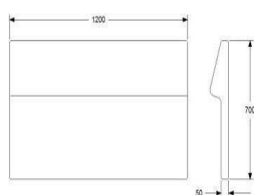

CAFÉ BACKREST 1200 FOR APPLYING TO SEA

HEIGHT	750/820MM INKL SO
DEPTH	50/130MM
WIDTH	1200MM
FABRIC	1,4M
WEIGHT	27KG
VOLUME	0,22CBM

UPHOLSTERY COM	3330	4170
A	3980	4980
B	4250	5320
C	4620	5780
D	5190	6490
E	5710	7140
F	6430	8040
LEATHER	6750	8440

ADDITIONAL GAP 20MM BETWEEN SEAT AND BACKREST

80	100