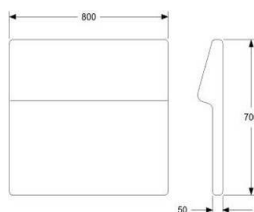

CAFÉ BACKREST 800 FOR APPLYING TO SEAT

HEIGHT	750/820MM INKL SO
DEPTH	50/130MM
WIDTH	800MM
FABRIC	1,1M
WEIGHT	24KG
VOLUME	0,18CBM

UPHOLSTERY COM	2670	3340
A	3180	3980
B	3400	4250
C	3680	4600
D	4120	5150
E	4530	5670
F	5100	6380
LEATHER	5390	6740

ADDITIONAL GAP 20MM BETWEEN SEAT AND BACKREST

60	80