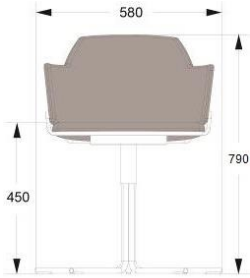

STACKABLE CHAIR, SHELL IN WHITE LAMINATE

BASE IN WHITE OR BLACK
BASE IN CHROME

HEIGHT	800MM
DEPTH	515MM
WIDTH	515MM
SEAT HEIGHT	450MM

	2170	2720
	2320	2900
LINKING DEVICE	130	170
OPTIONAL FELT GLIDERS/	30	40

BASE IN CHROME

HEIGHT	790MM
DEPTH	585MM
WIDTH	580MM
SEAT HEIGHT	450MM
ARMREST HEIGHT	690MM
FABRIC	1,6M

OPTIONAL ARMREST SHOEING
 FABRIC + 0,3M

	EXCL VAT	INCL VAT
UPHOLSTERY COM	4000	5000
A	4440	5550
B	4750	5940
C	5160	6450
D	5800	7250
E	6400	8000
F	7220	9030
LEATHER	6760	8450
UPHOLSTERY COM	4260	5330
A	4670	5840
B	4980	6230
C	5410	6770
D	6060	7580
E	6650	8320
F	7480	9350
LEATHER	7020	8780
LINKING DEVICE IN ALUM	350	440
OPTIONAL FELT GLIDERS/ 4 PAC	30	40

David design

SKIFT PLUS SWIVELLING ARMCHAIR

DESIGN LARS HOF SJÖ 2011

ARMCHAIR FULL UPHOLSTERED. EXTRA UPHOLSTERED SEAT

BASE IN WHITE OR BLACK

BASE IN CHROME

HEIGHT	790MM
DEPTH	585MM
WIDTH	580MM
SEAT HEIGHT	450MM
ARMREST HEIGHT	690MM
FABRIC	1,6M