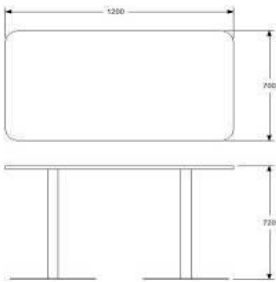

CONI 1200x700

WHITE LAMINATE

BLACK/GREY LAMINATE

BLACK NANOLAMINATE (BLACK MDF)

WHITE PIGMENTED ASH LAMINATE

HEIGHT	EXCL VAT	INCL VAT
720	9090	11370
720	9290	11620
720	10500	13130
720	9970	12470