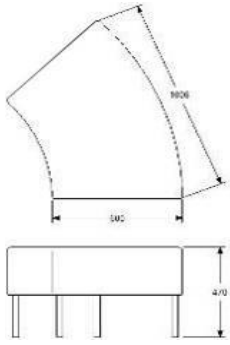

ONE AIR CURVE MODULAR SEATING SYSTEM

INNER SEATING

HEIGHT	450MM
DEPTH	600MM
RADIUS	1330/730MM
FABRIC	1,6M
WEIGHT	KG
VOLUME	CBM

	EXCL VAT	INCL VAT
UPHOLSTERY COM	5900	7380
A	6570	8220
B	6900	8630
C	7250	9070
D	7630	9540
E	8020	10030
F	8790	10990
REMOVABLE FABRIC COVERS	530	670