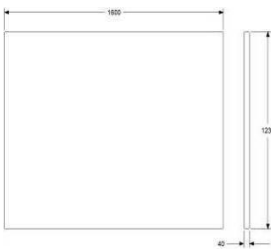

WALL 1600

HEIGHT	1230MM (1280/1350 MOUNTED AT SOFA)
DEPTH	40MM
WIDTH	1600MM
FABRIC	3,4M NO PATTERN MATCHING
WEIGHT	40KG
VOLUME	0,14CBM

UPHOLSTERY COM	3950	4940
A	5210	6520
B	5880	7350
C	6810	8520
D	8210	10270
E	9500	11880
F	11300	14130