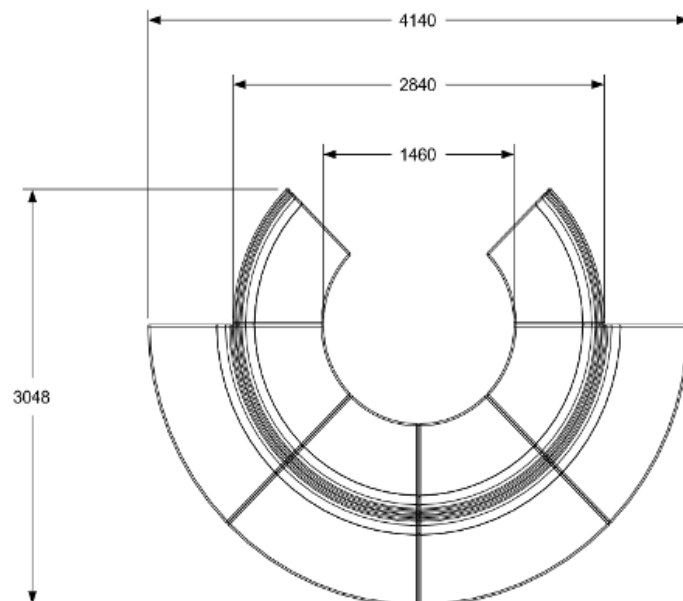

David design

ONE AIR CURVE MODULAR SEATING SYSTEM

FLAME RETARD CMHR FOAM, PIRELLI STRIPES IN WOODEN FRAME. BLACK LACQUERED LEGS

DESIGN LARS HOF SJÖ 2018

BLACK LACQUERED LEGS IN STEEL (WOODEN LEGS ON REQUEST)