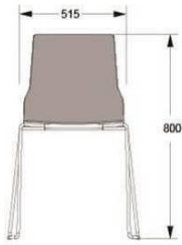

BLACK STAINED ASH

HEIGHT 805MM
DEPTH 540MM
WIDTH 420MM
SEAT HEIGHT 450MM
SEAT DEPTH 395MM
SEAT WIDTH 420MM
WEIGHT 6KG
VOLUME 0,33CBM
FABRIC 0,6M

UPHOLSTERY COM	3760	4700
A	4000	5000
B	4110	5140
C	4230	5290
D	4380	5480
E	4510	5640
F	4800	6000
LEATHER	5120	6400
EXTRA	535	670

OTO IS ALSO AVAILABLE AS LOUNGE, SEE PAGE

David design

PARKER

DESIGN LARS HOF SJÖ 2010
STACKABLE CHAIR FULL UPHOLSTERED.

BASE IN WHITE OR BLACK

BASE IN CHROME

HEIGHT	800MM
DEPTH	515MM
WIDTH	515MM
SEAT HEIGHT	450MM
FABRIC	0,90M
WEIGHT	7KG
VOLUME	0,32/4CBM