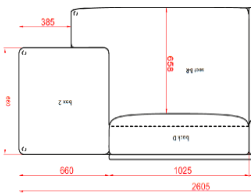

David design

STRAIGHT SECTION + TECH BOX IN ASH
HEIGHT 700MM
DEPTH 935MM
LENGTH 1700MM
SEAT HEIGHT 400MM
SEAT DEPTH 650MM
FABRIC M
WEIGHT KG
VOLUME CBM

	EXCL VAT	INCL VAT
UPHOLSTERY COM	23330	29170
A	27170	33970
B	29020	36280
C	30990	38740
D	33190	41490
E	35380	44230
F	39760	49700
LEATHER	49260	61580