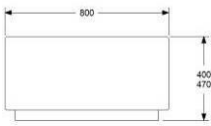

SEATING 1200

HEIGHT 400MM
DEPTH 600MM
WIDTH 1200MM

UPHOLSTERY COM	EXCL VAT	INCL VAT
A	5930	7420
B	6830	8540
C	7200	9000
D	7710	9640
E	8470	10590
F	9170	11470
LEATHER	10170	12720
LEATHER	10560	13200

FABRIC 1,9M
WEIGHT 28KG
VOLUME 0,40CBM

ADDITIONAL: 120MM SOCKET FOR SEAT HEIGHT 450MM
REMOVABLE FABRIC COVERS

590	740
680	850