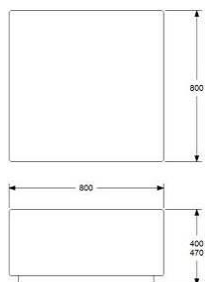

SEATING 800X800

HEIGHT 400MM
DEPTH 800MM
WIDTH 800MM

UPHOLSTERY COM	EXCL VAT	INCL VAT
A	5300	6630
B	6110	7640
C	6440	8050
D	6900	8630
E	7580	9480
F	8210	10270
LEATHER	9100	11380
LEATHER	9430	11790

FABRIC 1,7M
WEIGHT 20KG
VOLUME 0,28CBM

ADDITIONAL 120MM SOCKET FOR SEAT HEIGHT 450MM
REMOVABLE FABRIC COVERS

520	650
610	770

ADDITIONAL 2 X CORD PLUG WITH COVER (EUROPE ONLY)

3210	4020