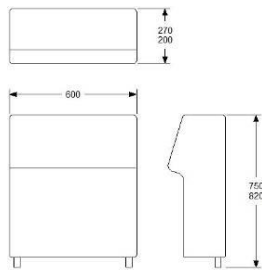

David design

LOUNGE BACKREST

ONE MODULAR SEATING SYSTEM

LOUNGE BACKREST 600 FOR APPLYING TO SEAT

HEIGHT 750/820MM
DEPTH 200/270MM
WIDTH 600MM

FABRIC 1,3M
WEIGHT 22KG
VOLUME 0,18CBM

ADDITIONAL: 120MM LEGS FOR SEAT HEIGHT 450MM, TOTAL 820MM
ADDITIONAL GAP 20MM BETWEEN SEAT AND BACKREST

UPHOLSTERY COM

	EXCL VAT	INCL VAT
UPHOLSTERY COM	2670	3340
A	3280	4100
B	3530	4420
C	3870	4840
D	4390	5490
E	4870	6090
F	5540	6930
LEATHER	5840	7300