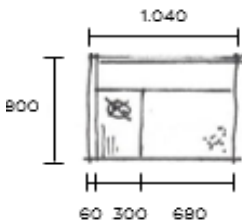

END EURTION LEFT OR RIGHT INCL TABLE
TABLETOP IN ASH OR BLACK STAINED ASH

HEIGHT	700MM
DEPTH	800MM
WIDTH	1040MM
SEAT HEIGHT	400MM
SEAT DEPTH	550MM
SEAT WIDTH	700MM
FABRIC	9M

UPHOLSTERY COM	14660	18330
A	16010	20020
B	16890	21120
C	18010	22520
D	19760	24700
E	21400	26750
F	23630	29540

OPTIONAL LAMP IN BLACK OR WHITE	1750	2190
OPTIONAL POWER SOCKET BLACK, WITH 1 USB + 1 230V	640	800
OPTIONAL PREMIUM POWER SOCKET MAT INOX, USB, HDMI, ETHERNET, 230V	3760	4700