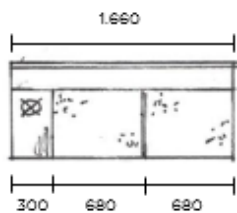

MIDDLE SECTION INCL TABLE
TABLETOP IN ASH OR BLACK STAINED ASH

HEIGHT	700MM
DEPTH	800MM
WIDTH	1660MM
SEAT HEIGHT	400MM
SEAT DEPTH	550MM
SEAT WIDTH	700MM

UPHOLSTERY COM	23770	29720
A	25950	32440
B	27370	34220
C	29190	36490
D	32040	40050
E	34690	43370
F	38300	47880

OPTIONAL LAMP IN BLACK OR WHITE	1750	2190
OPTIONAL POWER SOCKET BLACK, WITH 1 USB + 1 230V	640	800
OPTIONAL PREMIUM POWER SOCKET MAT INOX, USB, HDMI, ETHERNET, 230V	3760	4700