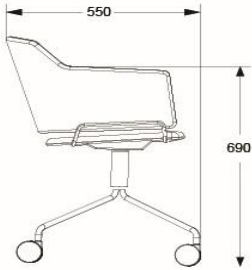

	630	790
	160	200

	2220	2780
--	------	------

David design

SKIFT WHEEL SWIVELLING ARMCHAIR

DESIGN LARS HOF SJÖ 2013

ARMCHAIR FULL UPHOLSTERED. EXTRA UPHOLSTERED SEAT

BASE IN WHITE OR BLACK

BASE IN CHROME

HEIGHT	790MM
DEPTH	550MM
WIDTH	550MM
SEAT HEIGHT	450MM
ARMREST HEIGHT	690MM
FABRIC	1,25M

OPTIONAL ARMREST SHOEING
FABRIC + 0,3M

ADDITIONAL REMOVABLE SEAT FABRIC COVERS
EXTRA - EXTRA POLSTERED SEAT

ADDITIONAL HEIGHTADJUSTABLE -20/+80MM
ADDITIONAL 5 WHEELS BASE