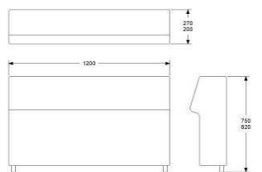

LOUNGE BACKREST 1200 FOR APPLYING TO S

HEIGHT 750/820MM
DEPTH 200/270MM
WIDTH 1200MM

FABRIC 2,5M
WEIGHT 37KG
VOLUME 0,25CBM

ADDITIONAL: 120MM LEGS FOR SEAT HEIGHT 450MM, TOTAL 820MM
ADDITIONAL GAP 20MM BETWEEN SEAT AND BACKREST

UPHOLSTERY COM

UPHOLSTERY COM	4410	5520
A	5590	6990
B	6060	7580
C	6740	8430
D	7730	9670
E	8660	10830
F	9950	12440
LEATHER	10360	12950