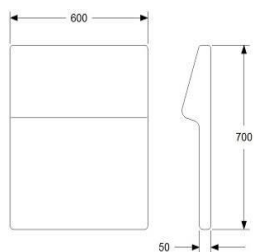

David design

CAFE BACKREST

ONE MODULAR SEATING SYSTEM

CAFÉ BACKREST 600 FOR APPLYING TO SEAT

HEIGHT	750/820MM INKL SO
DEPTH	50/130MM
WIDTH	600MM
FABRIC	0,8M
WEIGHT	19KG
VOLUME	0,16CBM

	EXCL VAT	INCL VAT
UPHOLSTERY COM	2670	3340
A	3040	3800
B	3190	3990
C	3400	4250
D	3730	4670
E	4020	5030
F	4440	5550
LEATHER	4970	6220

ADDITIONAL GAP 20MM BETWEEN SEAT AND BACKREST

60	80