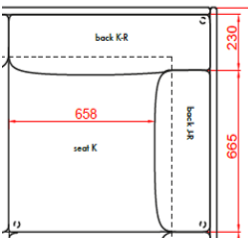

CORNER SECTION

HEIGHT	700MM
DEPTH	935MM
LENGTH	935MM
SEAT HEIGHT	400MM
SEAT DEPTH	650MM

FABRIC	M
WEIGHT	KG
VOLUME	CBM

UPHOLSTERY COM	EX VAT
A	1408
B	1703
C	1847
D	1998
E	2167
F	2335
LEATHER	2673
	2768