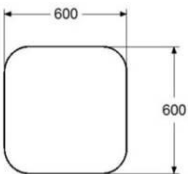

CONI 600X600MM

- WHITE LAMINATE
- WHITE LAMINATE
- WHITE LAMINATE
- WHITE LAMINATE
- BLACK/GREY LAMINATE
- BLACK/GREY LAMINATE
- BLACK/GREY LAMINATE
- BLACK/GREY LAMINATE

HEIGHT	EX VAT
520	620
720	628
900	639
1050	650
520	632
720	639
900	650
1050	662