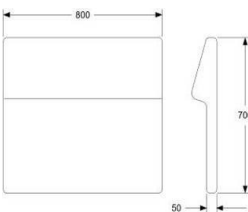

CAFÉ BACKREST 800 FOR APPLYING TO SEAT

HEIGHT	750/820MM INKL SO
DEPTH	50/130MM
WIDTH	800MM
FABRIC	1,1M
WEIGHT	24KG
VOLUME	0,18CBM

UPHOLSTERY COM	334
A	398
B	425
C	460
D	515
E	567
F	638
LEATHER	674

ADDITIONAL GAP 20MM BETWEEN SEAT AND BACKREST

8