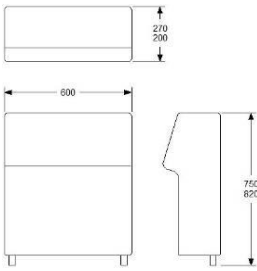

David design

LOUNGE BACKREST

ONE MODULAR SEATING SYSTEM

LOUNGE BACKREST 600 FOR APPLYING TO SEAT

HEIGHT 750/820MM
DEPTH 200/270MM
WIDTH 600MM

FABRIC 1,3M
WEIGHT 22KG
VOLUME 0,18CBM

UPHOLSTERY COM

A
B
C
D
E
F
LEATHER

EX VAT
334
410
442
484
549
609
693
730

ADDITIONAL: 120MM LEGS FOR SEAT HEIGHT 450MM, TOTAL 820MM
ADDITIONAL GAP 20MM BETWEEN SEAT AND BACKREST

15
8