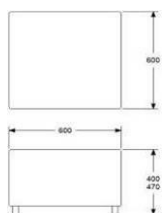

David design

SEATS WITH LEGS

ONE LEG MODULAR SEATING SYSTEM

FLAME RETARD CMHR FOAM, PIRELLI STRIPES IN WOODEN FRAME. BLACK LACQUERED LEGS
BLACK LACQUERED LEGS IN STEEL (WOODEN LEGS ON REQUEST)

EX VAT

SEATING 600

HEIGHT 400MM
DEPTH 600MM
WIDTH 600MM

FABRIC 1,3M
WEIGHT 15KG
VOLUME 0,20CBM

ADDITIONAL: 120MM LEGS FOR SEAT HEIGHT 450MM
REMOVABLE FABRIC COVERS

UPHOLSTERY COM

A
B
C
D
E
F
LEATHER

EXTRA

387
462
493
537
602
662
745
790
15
70