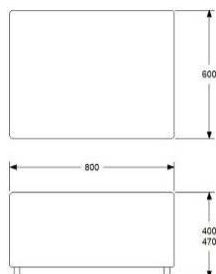

SEATING 800

HEIGHT 400MM
DEPTH 600MM
WIDTH 800MM

FABRIC 1,5M
WEIGHT 18KG
VOLUME 0,24CBM

ADDITIONAL: 120MM LEGS FOR SEAT HEIGHT 450MM
REMOVABLE FABRIC COVERS

UPHOLSTERY COM

A
B
C
D
E
F
LEATHER

EXTRA

495
582
619
668
743
812
910
968
15
73