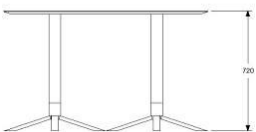

KOB PEDESTAL 1800x600

WHITE LAMINATE
WHITE LAMINATE

BLACK/GREY LAMINATE
BLACK/GREY LAMINATE

BLACK NANOLAMINATE (BLACK MDF)
BLACK NANOLAMINATE (BLACK MDF)

WHITE PIGMENTED ASH LAMINATE
WHITE PIGMENTED ASH LAMINATE

HEIGHT	EX VAT
720	1284
900	1367
720	1313
900	1397
720	1489
900	1573
720	1323
900	1407