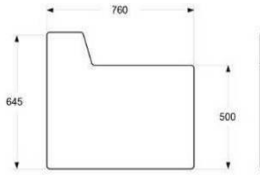

A	494
B	652
C	735
D	852
E	1027
F	1188
	1413

LEG FOR ONE WALL WHEN PLACED OUTSIDE OF SOFA BLACK LACQUERED

HEIGHT 120MM

73

David design

EX VAT

ARMREST/1PC FOR APPLYING TO SEAT + BACKREST

HEIGHT	645MM
DEPTH	760MM
WIDTH	40MM
FABRIC	1,5M
WEIGHT	12KG
VOLUME	0,03CBM