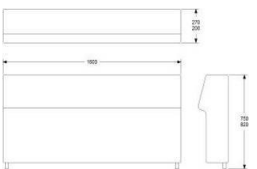

LOUNGE BACKREST 1600 FOR APPLYING TO S

HEIGHT 750/820MM
DEPTH 200/270MM
WIDTH 1600MM

FABRIC 3,3M
WEIGHT 47KG
VOLUME 0,30CBM

UPHOLSTERY COM

A
B
C
D
E
F
LEATHER

645
838
918
1028
1192
1345
1559
1610

ADDITIONAL: 120MM LEGS FOR SEAT HEIGHT 450MM, TOTAL 820MM
ADDITIONAL GAP 20MM BETWEEN SEAT AND BACKREST

15
10