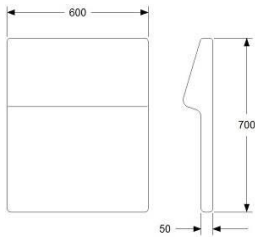

David design

CAFE BACKREST

ONE MODULAR SEATING SYSTEM

EX VAT

CAFÉ BACKREST 600 FOR APPLYING TO SEAT1

HEIGHT	750/820MM INKL SO
DEPTH	50/130MM
WIDTH	600MM
FABRIC	0,8M
WEIGHT	19KG
VOLUME	0,16CBM

UPHOLSTERY COM	334
A	380
B	399
C	425
D	467
E	503
F	555
LEATHER	622

ADDITIONAL GAP 20MM BETWEEN SEAT AND BACKREST

8