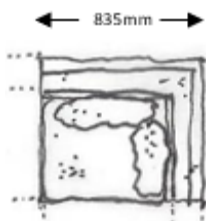

FABRIC 10,2M

STEEL LEGS IN BLACK OR WHITE
OR WOODEN LEGS IN ASH OR OAK

WEIGHT 60KG

STEEL LEGS IN CHROME, EXTRA

74

VOLUME 1,52CBM

WOOD LEGS STAINED ASH, EXTRA

85