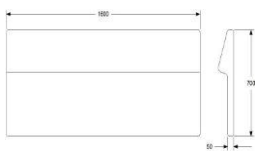

CAFÉ BACKREST 1600 FOR APPLYING TO SEA

HEIGHT	750/820MM INKL SO
DEPTH	50/130MM
WIDTH	1600MM
FABRIC	1,8M
WEIGHT	30KG
VOLUME	0,18CBM

UPHOLSTERY COM	537
A	640
B	684
C	744
D	834
E	918
F	1034
LEATHER	1078

ADDITIONAL GAP 20MM BETWEEN SEAT AND BACKREST

10