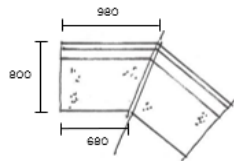

45 ANGLE MODULE INCL 2 CUSHIONS	UPHOLSTERY COM	EX VAT
HEIGHT 700MM	A	1833
DEPTH 800MM	B	2002
WIDTH 700MM	C	2112
SEAT HEIGHT 400MM	D	2252
SEAT DEPTH 550MM	E	2470
SEAT WIDTH 680/980MM	F	2675
FABRIC 9M		2954