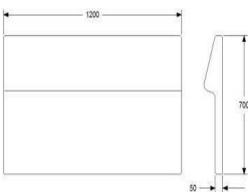

CAFÉ BACKREST 1200 FOR APPLYING TO SEA

HEIGHT	750/820MM INKL SO
DEPTH	50/130MM
WIDTH	1200MM
FABRIC	1,4M
WEIGHT	27KG
VOLUME	0,22CBM

UPHOLSTERY COM	417
A	498
B	532
C	578
D	649
E	714
F	804
LETAHER	844

ADDITIONAL GAP 20MM BETWEEN SEAT AND BACKREST

10