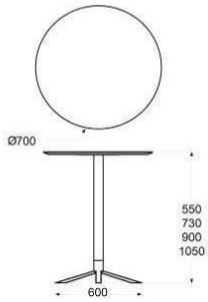

David design

KOB PEDESTAL DIAM 700

- WHITE LAMINATE
- WHITE LAMINATE
- WHITE LAMINATE
- WHITE LAMINATE
- BLACK/GREY LAMINATE
- BLACK/GREY LAMINATE
- BLACK/GREY LAMINATE
- BLACK/GREY LAMINATE

HEIGHT	#####
520	700
720	709
900	752
1050	787
520	728
720	738
900	779
1050	814

- BLACK NANOLAMINATE (BLACK MDF)
- BLACK NANOLAMINATE (BLACK MDF)
- BLACK NANOLAMINATE (BLACK MDF)
- BLACK NANOLAMINATE (BLACK MDF)
- WHITE PIGMENTED ASH LAMINATE
- WHITE PIGMENTED ASH LAMINATE
- WHITE PIGMENTED ASH LAMINATE
- WHITE PIGMENTED ASH LAMINATE

520	783
720	792
900	834
1050	868
520	735
720	744
900	787
1050	820