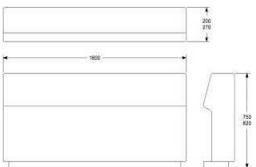

LOUNGE BACKREST 1600 FOR APPLYING TO S

HEIGHT 750/820MM
DEPTH 200/270MM
WIDTH 1600MM

FABRIC 3,3M
WEIGHT 47KG
VOLUME 0,30CBM

ADDITIONAL SEAT HEIGHT 450MM, TOTAL 820MM
ADDITIONAL GAP 20MM BETWEEN SEAT AND BACKREST

UPHOLSTERY COM	708
A	905
B	985
C	1095
D	1260
E	1415
F	1630
LEATHER	1689