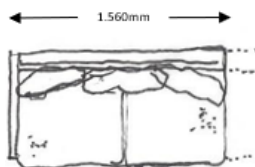

David design

COLLAGE 2-SEAT SOFA 1600 LOW BACK. INCL 3 BACK CUSHIONS

1 ARMREST - TO CONNECT

HEIGHT	650MM
DEPTH	835MM
LENGTH	1560MM
SEAT HEIGHT	400MM
SEAT DEPTH	650MM

	UPHOLSTERY COM	2308
	LINARA	2517
	A	2632
	B	2809
	C	3050
	D	3418
	E	3758
	LEATHER	4525

EX VAT

FABRIC 7,5M

STEEL LEGS IN BLACK OR WHITE
OR WOODEN LEGS IN ASH OR OAK

WEIGHT 40KG

STEEL LEGS IN CHROME, EXTRA

74

VOLUME 1,1CBM

WOOD LEGS STAINED ASH, EXTRA

85