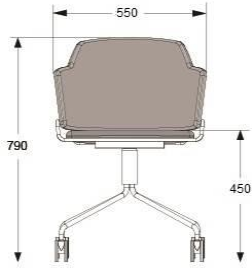

David design

SKIFT WHEEL SWIVELLING ARMCHAIR

DESIGN LARS HOF SJÖ 2013

ARMCHAIR FULL UPHOLSTERED. EXTRA UPHOLSTERED SEAT

BASE IN WHITE OR BLACK

EX VAT