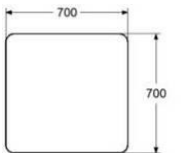

KOB PEDESTAL 700X700MM

WHITE LAMINATE
WHITE LAMINATE
WHITE LAMINATE
WHITE LAMINATE

HEIGHT

520 700
720 709
900 752
1050 787

BLACK/GREY LAMINATE
BLACK/GREY LAMINATE
BLACK/GREY LAMINATE
BLACK/GREY LAMINATE

520 728
720 738
900 779
1050 814

BLACK NANOLAMINATE (BLACK MDF)
BLACK NANOLAMINATE (BLACK MDF)
BLACK NANOLAMINATE (BLACK MDF)
BLACK NANOLAMINATE (BLACK MDF)

520 783
720 792
900 834
1050 868

WHITE PIGMENTED ASH LAMINATE
WHITE PIGMENTED ASH LAMINATE
WHITE PIGMENTED ASH LAMINATE
WHITE PIGMENTED ASH LAMINATE

520 735
720 744
900 787
1050 820