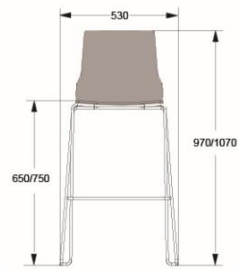

David design

BARKER LO STOOL

DESIGN LARS HOF SJÖ 2012
 STACKABLE STOOL. FULL UPHOLSTERED.
 BASE IN WHITE OR BLACK

BASE IN CHROME

HEIGHT 805 OR 905MM
 DEPTH 510MM
 WIDTH 530MM
 SEAT HEIGHT 650 OR 750MM
 FABRIC 0,6M

BASE IN WHITE OR BLACK
 BASE IN CHROME

HEIGHT 805 OR 905MM
 DEPTH 510MM
 WIDTH 530MM
 SEAT HEIGHT 650 OR 750MM

273
 317

David design

BARKER HI STOOL

DESIGN LARS HOF SJÖ 2012
 STACKABLE STOOL. FULL UPHOLSTERED.
 BASE IN WHITE OR BLACK