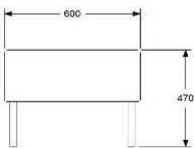

FABRIC 1,3M
WEIGHT 14KG
VOLUME 0,20CBM

REMOVABLE FABRIC COVERS 70