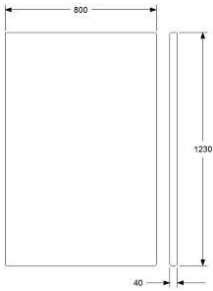

David design

ONE MODULAR SEATING SYSTEM. WALL FOR APPLYING TO BACKREST

DESIGN LARS HOF SJÖ 2011-2013

WALL IS MADE TO BE APPLIED TO BACKREST

WALL 800

HEIGHT 1230MM (1280/1350 MOUNTED AT SOFA)
DEPTH 40MM
WIDTH 800MM

FABRIC 1,8M NO PATTERN M.
WEIGHT 20KG
VOLUME 0,07CBM

UPHOLSTERY COM

A	379
B	452
C	497
D	558
E	649
F	734
	855