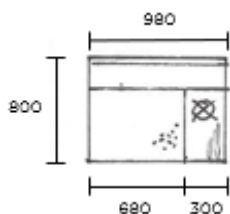

David design

MIDDLE SECTION INCL TABLE
TABLETOP IN ASH OR BLACK STAINED ASH

HEIGHT	700MM
DEPTH	800MM
WIDTH	980MM
SEAT HEIGHT	400MM
SEAT DEPTH	550MM
SEAT WIDTH	700MM

UPHOLSTERY COM	
A	
B	
C	
D	
E	
F	

EX VAT	
	1757
	1918
	2023
	2157
	2367
	2563
	2830