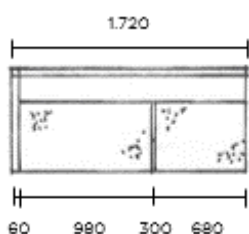

END EURTION LEFT OR RIGHT
FULL POLSTERED

HEIGHT	700MM
DEPTH	800MM
WIDTH	1720MM
SEAT HEIGHT	400MM
SEAT DEPTH	550MM
SEAT WIDTH	700MM

UPHOLSTERY COM	
A	
B	
C	
D	
E	
F	

	2798
	3055
	3222
	3435
	3770
	4083
	4509