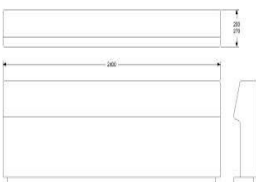

LOUNGE BACKREST 2400 FOR APPLYING TO S

HEIGHT 750/820MM
DEPTH 200/270MM
WIDTH 2400MM

FABRIC 4,9M
WEIGHT 62KG
VOLUME 0,74CBM

ADDITIONAL SEAT HEIGHT 450MM, TOTAL 820MM
ADDITIONAL GAP 20MM BETWEEN SEAT AND BACKREST

UPHOLSTERY COM	948
A	1240
B	1359
C	1522
D	1768
E	1997
F	2315
LEATHER	2350