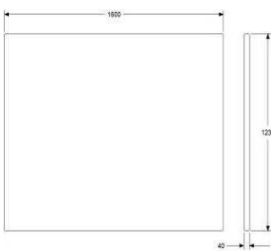

WALL 1600

HEIGHT 1230MM (1280/1350 MOUNTED AT SOFA)
DEPTH 40MM
WIDTH 1600MM

FABRIC 3,4M NO PATTERN MATCHING
WEIGHT 40KG
VOLUME 0,14CBM

UPHOLSTERY COM

A	494
B	652
C	735
D	852
E	1027
F	1188
	1413