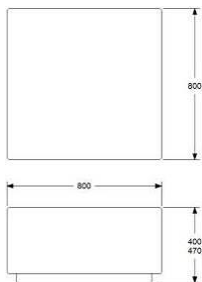

SEATING 2400

HEIGHT 400MM
DEPTH 600MM
WIDTH 2400MM

UPHOLSTERY COM	1278
A	1462
B	1537
C	1640
D	1797
E	1942
F	2130
LEATHER	2223

FABRIC 3,1M
WEIGHT 52KG
VOLUME 0,73CBM

ADDITIONAL 120MM SOCKET FOR SEAT HEIGHT 450MM	102
REMOVABLE FABRIC COVERS	108