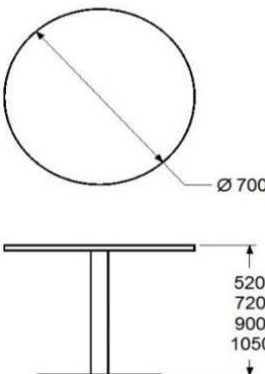

CONI DIAM 700

- WHITE LAMINATE
- WHITE LAMINATE
- WHITE LAMINATE
- WHITE LAMINATE

HEIGHT	
520	675
720	682
900	693
1050	705

- BLACK/GREY LAMINATE
- BLACK/GREY LAMINATE
- BLACK/GREY LAMINATE
- BLACK/GREY LAMINATE

520	703
720	710
900	720
1050	733

- BLACK NANOLAMINATE (BLACK MDF)
- BLACK NANOLAMINATE (BLACK MDF)
- BLACK NANOLAMINATE (BLACK MDF)
- BLACK NANOLAMINATE (BLACK MDF)

520	758
720	765
900	778
1050	788

- WHITE PIGMENTED ASH LAMINATE
- WHITE PIGMENTED ASH LAMINATE
- WHITE PIGMENTED ASH LAMINATE
- WHITE PIGMENTED ASH LAMINATE

520	710
720	717
900	728
1050	739