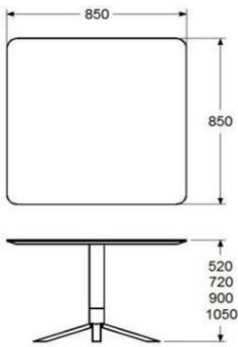

KOB PEDESTAL 850X850MM

- WHITE LAMINATE
- WHITE LAMINATE
- WHITE LAMINATE
- WHITE LAMINATE
- BLACK/GREY LAMINATE
- BLACK/GREY LAMINATE
- BLACK/GREY LAMINATE
- BLACK/GREY LAMINATE

HEIGHT	
520	839
720	848
900	890
1050	924
520	875
720	883
900	924
1050	959

- BLACK NANOLAMINATE (BLACK MDF)
- BLACK NANOLAMINATE (BLACK MDF)
- BLACK NANOLAMINATE (BLACK MDF)
- BLACK NANOLAMINATE (BLACK MDF)

520	975
720	985
900	1027
1050	1062

- WHITE PIGMENTED ASH LAMINATE
- WHITE PIGMENTED ASH LAMINATE
- WHITE PIGMENTED ASH LAMINATE
- WHITE PIGMENTED ASH LAMINATE

520	885
720	894
900	937
1050	970