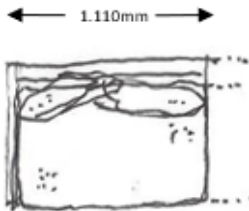

COLLAGE 1,5 SEATER INCL 2 BACK CUSHIONS 1 ARMREST - TO CONNECT

HEIGHT	650MM
DEPTH	835MM
LENGTH	1100MM
SEAT HEIGHT	400MM

UPHOLSTERY COM	1552
LINARA	1658
A	1715
B	1775
C	2052
D	2242
E	2432
LEATHER	3114

FABRIC	5,8M
WEIGHT	38KG
VOLUME	0,75CBM

STEEL LEGS IN BLACK OR WHITE OR WOODEN LEGS IN ASH OR OAK	
STEEL LEGS IN CHROME, EXTRA	74
WOOD LEGS STAINED ASH, EXTRA	85