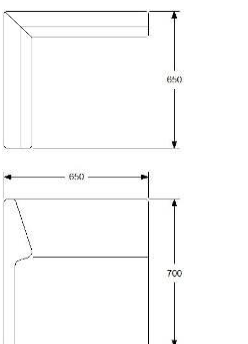

CAFÉ INNER CORNER FOR APPLYING TO SEAT

HEIGHT	750/820MM INKL SO
DEPTH	650MM
WIDTH	650MM
FABRIC	1,6M
WEIGHT	28KG
VOLUME	0,55CBM

UPHOLSTERY COM	589
A	679
B	718
C	772
D	852
E	927
F	1030
LEATHER	1214

ADDITIONAL GAP 20MM BETWEEN SEAT AND BACKREST,
NOTE BACKREST 670X670

37