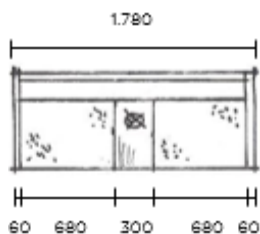

ONLINE 2 SEAT SOFA INCL 2 BACK CUSHION

TABLETOP IN ASH OR BLACK STAINED ASH

DESIGN CLAESSION KOIVISTO RUNE 2020

HEIGHT	700MM
DEPTH	800MM
WIDTH	1780MM
SEAT HEIGHT	400MM
SEAT DEPTH	550MM
SEAT WIDTH	700MM

UPHOLSTERY COM	3087
A	3370
B	3555
C	3790
D	4160
E	4505
F	4975

STEEL FRAME AVAILABLE IN BLACK OR WHITE

OPTIONAL LAMP IN BLACK OR WHITE	219
OPTIONAL POWER SOCKET BLACK, WITH 1 USB + 1 230V	80
OPTIONAL PREMIUM POWER SOCKET MAT INOX, USB, HDMI, ETHERNET, 230V	470

ONLINE 2-SEATER SOFA INCL 2 BACK CUSHION AND TABLETOP IN GRANIT VIA LATTEA

HEIGHT	700MM
DEPTH	800MM
WIDTH	1780MM
SEAT HEIGHT	400MM
SEAT DEPTH	550MM
SEAT WIDTH	700MM

UPHOLSTERY COM	3695
A	4072
B	4257
C	4490
D	4862
E	5208
F	5677

STEEL LEGS AVAILABLE IN BLACK OR WHITE

OPTIONAL LAMP IN BLACK OR WHITE	219
OPTIONAL POWER SOCKET BLACK, WITH 1 USB + 1 230V	80
OPTIONAL PREMIUM POWER SOCKET MAT INOX, USB, HDMI, ETHERNET, 230V	470

WEIGHT	50KG
VOLUME	0,85CBM
FABRIC	4,5M