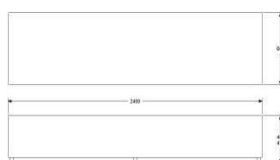

SEATING 2400

HEIGHT 400MM
DEPTH 600MM
WIDTH 2400MM

FABRIC 3,1M
WEIGHT 52KG
VOLUME 0,73CBM

ADDITIONAL 120MM LEGS FOR SEAT HEIGHT 450MM
REMOVABLE FABRIC COVERS

UPHOLSTERY COM

A
B
C
D
E
F
LEATHER

EXTRA

1272
1453
1527
1630
1785
1929
2130
2209
20
108