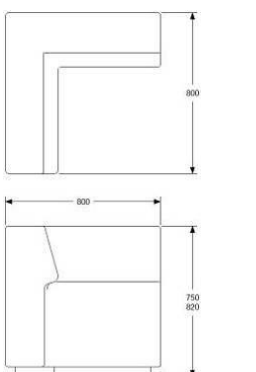

LOUNGE BACKREST INNER CORNER FOR APPLYING TO S

HEIGHT 750/820MM
DEPTH 800MM
WIDTH 800MM

FABRIC 3,0M
WEIGHT 36KG
VOLUME 0,61CBM

ADDITIONAL SEAT HEIGHT 450MM, TOTAL 820MM
ADDITIONAL GAP 20MM BETWEEN SEAT AND BACKREST,

UPHOLSTERY COM	755
A	923
B	989
C	1084
D	1225
E	1354
F	1535
LEATHER	1695