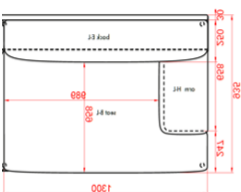

STRAIGHT SECTION + ARMREST

HEIGHT	700MM
DEPTH	935MM
LENGTH	1300MM
SEAT HEIGHT	400MM
SEAT DEPTH	650MM

FABRIC	M
WEIGHT	KG
VOLUME	CBM

UPHOLSTERY COM	1824
A	2219
B	2412
C	2614
D	2840
E	3067
F	3519
LEATHER	3883