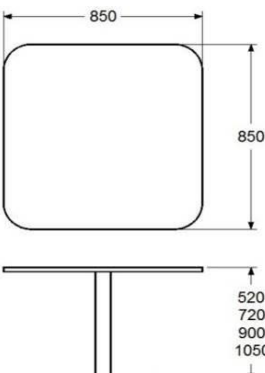

CONI 850X850MM

- WHITE LAMINATE
- WHITE LAMINATE
- WHITE LAMINATE
- WHITE LAMINATE

HEIGHT	
520	767
720	774
900	785
1050	797

- BLACK/GREY LAMINATE
- BLACK/GREY LAMINATE
- BLACK/GREY LAMINATE
- BLACK/GREY LAMINATE

520	802
720	809
900	820
1050	832

- BLACK NANOLAMINATE (BLACK MDF)
- BLACK NANOLAMINATE (BLACK MDF)
- BLACK NANOLAMINATE (BLACK MDF)
- BLACK NANOLAMINATE (BLACK MDF)

520	903
720	910
900	922
1050	932

- WHITE PIGMENTED ASH LAMINATE
- WHITE PIGMENTED ASH LAMINATE
- WHITE PIGMENTED ASH LAMINATE
- WHITE PIGMENTED ASH LAMINATE

520	813
720	820
900	832
1050	843