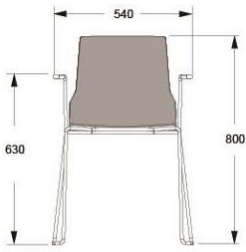

David design

PARKER ARMCHAIR
DESIGN LARS HOF SJÖ 2011
STACKABLE ARMCHAIR FULL UPHOLSTERED

BASE IN WHITE OR BLACK

	EX VAT
UPHOLSTERY COM	397
A	349
B	369
C	394
D	434
E	470
F	520
LEATHER	510

BASE IN CHROME

UPHOLSTERY COM	339
A	368
B	389
C	414
E	489
D	453
F	540
LEATHER	532

HEIGHT	800MM
DEPTH	540MM
WIDTH	515MM
SEAT HEIGHT	450MM
FABRIC	0,90M

EXTRA UPHOLSTERED	19
LINKING DEVICE	17
OPTIONAL FELT GLIDERS/	4