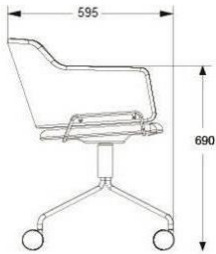

David design

SKIFT PLUS SWIVELLING ARMCHAIR

DESIGN LARS HOF SJÖ 2011

ARMCHAIR FULL UPHOLSTERED. EXTRA UPHOLSTERED SEAT

BASE IN WHITE OR BLACK

BASE IN CHROME

HEIGHT	790MM
DEPTH	585MM
WIDTH	580MM
SEAT HEIGHT	450MM
ARMREST HEIGHT	690MM
FABRIC	1,6M

UPHOLSTERY COM	EX VAT
	899
A	920
B	959
C	1014
D	1095
E	1169
F	1274
LEATHER	1218

UPHOLSTERY COM	EX VAT
	62
A	69
B	75
C	82
D	93
E	118
F	133
LEATHER	127

EXTRA	79
EXTRA	20
EXTRA	75
EXTRA	278

David design

SKIFT PLUS WHEEL SWIVELLING ARMCHAIR

DESIGN LARS HOF SJÖ 2013

ARMCHAIR FULL UPHOLSTERED. EXTRA UPHOLSTERED SEAT

BASE IN WHITE OR BLACK

BASE IN CHROME

HEIGHT	790MM
DEPTH	585MM
WIDTH	580MM
SEAT HEIGHT	450MM
ARMREST HEIGHT	690MM
FABRIC	1,6M

OPTIONAL ARMREST SHOEING
FABRIC + 0,3M