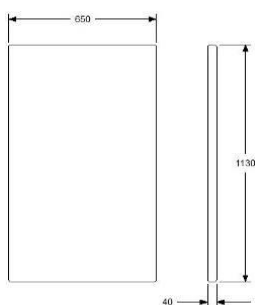

WALL 650 FOR CORNER

HEIGHT	1130MM (1350 MOUNTED AT SOFA)
DEPTH	40MM
WIDTH	650MM
FABRIC	1,4M NO PATTERN M.
WEIGHT	15KG
VOLUME	0,05CBM

UPHOLSTERY COM	EX VAT
A	348
B	394
C	427
D	472
E	540
F	603
	693