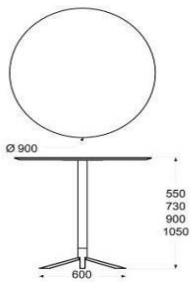

KOB PEDESTAL DIAM 900

- WHITE LAMINATE
- WHITE LAMINATE
- WHITE LAMINATE
- WHITE LAMINATE
- BLACK/GREY LAMINATE
- BLACK/GREY LAMINATE
- BLACK/GREY LAMINATE
- BLACK/GREY LAMINATE

HEIGHT	
520	868
720	879
900	920
1050	955
520	904
720	913
900	955
1050	989

- BLACK NANOLAMINATE (BLACK MDF)
- BLACK NANOLAMINATE (BLACK MDF)
- BLACK NANOLAMINATE (BLACK MDF)
- BLACK NANOLAMINATE (BLACK MDF)

520	1005
720	1014
900	1058
1050	1092

- WHITE PIGMENTED ASH LAMINATE
- WHITE PIGMENTED ASH LAMINATE
- WHITE PIGMENTED ASH LAMINATE
- WHITE PIGMENTED ASH LAMINATE

520	915
720	924
900	967
1050	1002