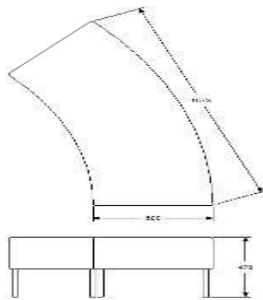

OUTER SEATING

HEIGHT 450MM
DEPTH 600MM
RADIUS 2070/1470MM

FABRIC 2,2M
WEIGHT KG
VOLUME CBM

UPHOLSTERY COM

A 879
B 995
C 1052
D 1112
E 1178
F 1244
1377

REMOVABLE FABRIC COVERS

67

ADDITIONAL 2 X CORD PLUG WITH COVER (EUROPE ONLY)

402