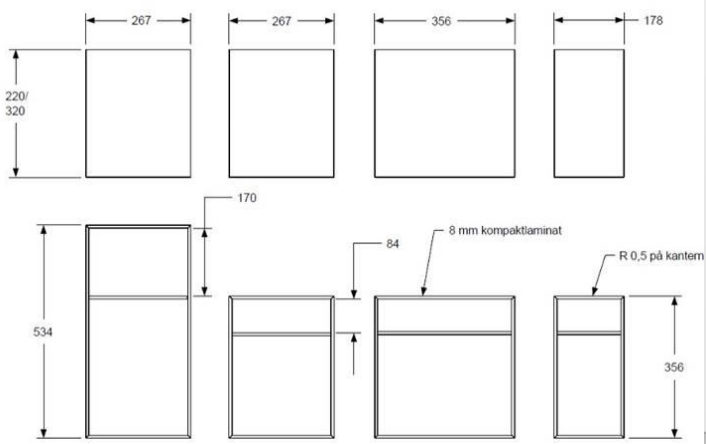

X-LARGE 540X264MM

DEPTH 220MM

DEPTH 320MM

263

322

AVAILABLE IN:

WHITE/BLACK CORE

GREY/BLACK CORE

BLACK/BLACK CORE