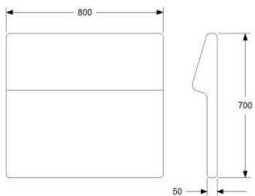

CAFÉ BACKREST 800 FOR APPLYING TO SEAT1

HEIGHT	750/820MM INKL SO
DEPTH	50/130MM
WIDTH	800MM
FABRIC	1,1M
WEIGHT	24KG
VOLUME	0,18CBM

UPHOLSTERY COM	334
A	398
B	425
C	460
D	515
E	567
F	638
LEATHER	674

ADDITIONAL GAP 20MM BETWEEN SEAT AND BACKREST

8