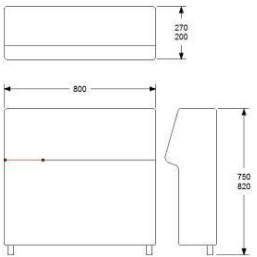

LOUNGE BACKREST 800 FOR APPLYING TO SI

HEIGHT 750/820MM
DEPTH 200/270MM
WIDTH 800MM

FABRIC 1,7M
WEIGHT 27KG
VOLUME 0,20CBM

UPHOLSTERY COM

A
B
C
D
E
F
LEATHER

405
504
545
603
687
767
877
933

ADDITIONAL: 120MM LEGS FOR SEAT HEIGHT 450MM, TOTAL 820MM
ADDITIONAL GAP 20MM BETWEEN SEAT AND BACKREST

15
8