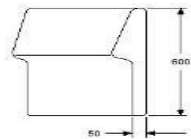

CAFÉ BACKREST OUTER FOR APPLYING TO SI

HEIGHT 820MM INCL LEG
DEPTH 50/130MM
RADIUS 1410MM

FABRIC 1,5M
WEIGHT KG
VOLUME CBM

UPHOLSTERY COM

A 535
B 614
C 653
D 693
E 739
F 784
874