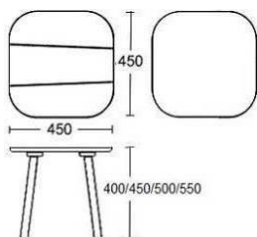

BRUSE SQUARE

NATURAL OILED OAK, OAK LEGS

WHITE LAMINATE (FORMICA F1040, S0502-G50Y) OAK LEGS
LIGHT GREY LAMINATE (FORMICA F7927, S2500-N) OAK LEGS
DARK GREY LAMINATE (FORMICA F7928, S5000-N) OAK LEGS
GREEN LAMINATE (FORMICA F8820, S3040-650Y) OAK LEGS
BLACK LAMINATE (FORMICA F2253, S 900-N) OAK LEGS.
NANO LAMINATE BLACK (ARPA FENIX0720) OAK LEGS

EX VAT

477
395
413
413
413
413
460

HEIGHT 400/450/500/550MM
LENGTH 450MM
WIDTH 450MM