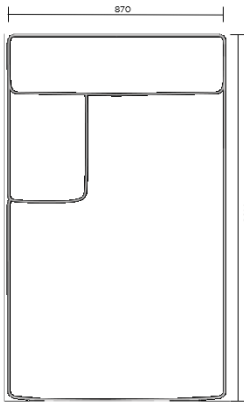

STRAIGHT SECTION + TECH BOX IN ASH	
HEIGHT	700MM
DEPTH	935MM
LENGTH	1700MM
SEAT HEIGHT	400MM
SEAT DEPTH	650MM
FABRIC	M
WEIGHT	KG
VOLUME	CBM

UPHOLSTERY COM	EX VAT
A	2554
B	3107
C	3375
D	3660
E	3975
F	4288
LEATHER	4927
	5436

GOLIATH CUSHIONS
CUSHION 650X550MM

UPHOLSTERY COM	EX VAT
A	112
B	142
C	152
D	167
E	188
F	220
G	249
	290

FABRIC 0,75M

CUSHION 550X450MM

UPHOLSTERY COM	EX VAT
A	100
B	127
C	137
D	150
E	169
F	198
G	224
	262

FABRIC 0,70M