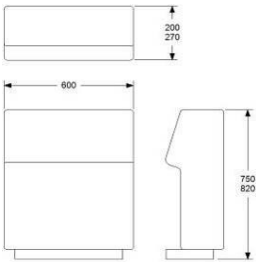

David design

LOUNGE BACKREST WITH SOCKET

ONE SOCKET MODULAR SEATING SYSTEM

LOUNGE BACKREST 600 FOR APPLYING TO SI

HEIGHT 750/820MM
DEPTH 200/270MM
WIDTH 600MM

FABRIC 1,3M
WEIGHT 22KG
VOLUME 0,18CBM

ADDITIONAL SEAT HEIGHT 450MM, TOTAL 820MM
ADDITIONAL GAP 20MM BETWEEN SEAT AND BACKREST

UPHOLSTERY COM	372
A	450
B	482
C	524
D	590
E	650
F	734
LEATHER	772