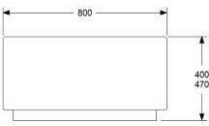

SEATING 800

HEIGHT 400MM
DEPTH 600MM
WIDTH 800MM

UPHOLSTERY COM	512
A	599
B	637
C	687
D	763
E	832
F	929
LEATHER	990

FABRIC 1,5M
WEIGHT 18KG
VOLUME 0,24CBM

ADDITIONAL 120MM LEGS FOR SEAT HEIGHT 450MM	62
REMOVABLE FABRIC COVERS	73