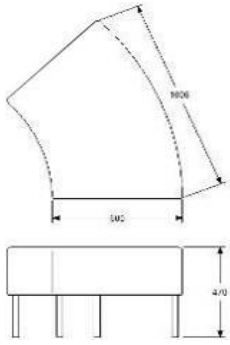

ONE AIR CURVE MODULAR SEATING SYSTEM

EX VAT

INNER SEATING

HEIGHT 450MM
DEPTH 600MM
RADIUS 1330/730MM

FABRIC 1,6M
WEIGHT KG
VOLUME CBM

UPHOLSTERY COM

A 738
B 822
C 863
D 907
E 954
F 1003
1099

REMOVABLE FABRIC COVERS

67