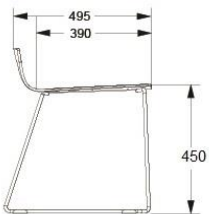

TOP COVER, POLSTERED

HEIGHT	100MM
WIDTH	300MM
FABRIC	0,30M

UPHOLSTERY COM	57
A	72
B	79
C	88
D	103
E	117
F	135
LEATHER	123

David design

PARKER STOOL

DESIGN LARS HOF SJÖ 2012
 STACKABLE STOOL FULL POLSTERED.
 BASE IN WHITE OR BLACK

BASE IN CHROME

HEIGHT 605MM
 DEPTH 495MM
 WIDTH 515MM
 SEAT HEIGHT 450MM
 FABRIC 0,60M

	EX VAT
UPHOLSTERY COM	302
A	322
B	330
C	357
D	385
E	412
F	450
LEATHER	464

UPHOLSTERY COM	327
A	347
B	357
C	380
D	410
E	438
F	475
LEATHER	490

EXTRA UPHOLSTERED	19
OPTIONAL FELT GLIDERS/ 4 PAC	4

BARKER STACKABLE STOOL, SHELL IN WHITE LAMINATE

BASE IN WHITE OR BLACK
 BASE IN CHROME

HEIGHT 605MM
 DEPTH 495MM
 WIDTH 515MM
 SEAT HEIGHT 450MM

274
 298