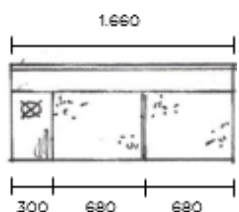

	219
	80
	470

END EURTION LEFT OR RIGHT
FULL POLSTERED

HEIGHT	700MM
DEPTH	800MM
WIDTH	1720MM
SEAT HEIGHT	400MM
SEAT DEPTH	550MM
SEAT WIDTH	700MM

UPHOLSTERY COM	
A	
B	
C	
D	
E	
F	

	2798
	3055
	3222
	3435
	3770
	4083
	4509