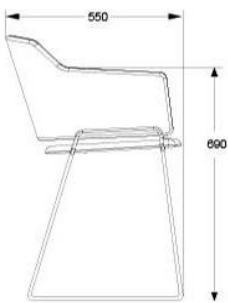

SIMS
DESIGN LARS HOFJSJÖ 2019
ARMCHAIR FULL UPHOLSTERED

BASE IN BLACK OR WHITE
UPHOLSTERY SEAT AND BACKREST

BASE IN CHROME
UPHOLSTERY SEAT AND BACKREST

HEIGHT 820MM
DEPTH 600MM
WIDTH 600MM
SEAT HEIGHT 460MM
FABRIC 1,3M
WEIGHT 8KG
VOLUME 0,35CBM

ARMCHAIR FULL UPHOLSTERED. EXTRA UPHOLSTERED SEAT

BASE IN WHITE OR BLACK

UPHOLSTERY COM

EX VAT

A	450
B	508
C	538
D	579
E	640
F	699
LEATHER	779
	817

BASE IN CHROME

UPHOLSTERY COM

HEIGHT	790MM
DEPTH	550MM
WIDTH	550MM
SEAT HEIGHT	450MM
ARMREST HEIGHT	690MM
FABRIC	1,25M
WEIGHT	8KG
VOLUME	0,32CBM