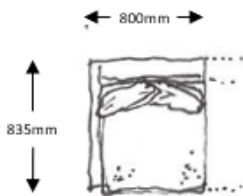

David design

COLLAGE 1 SEATER INCL 2 BACK CUSHIONS 1 ARMREST - TO CONNECT

HEIGHT	650MM
DEPTH	835MM
LENGTH	800MM
SEAT HEIGHT	400MM
SEAT DEPTH	650MM

UPHOLSTERY COM	1438
LINARA	1517
A	1560
B	1604
C	1807
D	1950
E	2092
LEATHER	2728

FABRIC	4,2M
WEIGHT	25KG
VOLUME	0,6CBM

STEEL LEGS IN BLACK OR WHITE OR WOODEN LEGS IN ASH OR OAK	
STEEL LEGS IN CHROME, EXTRA	74
WOOD LEGS STAINED ASH, EXTRA	85