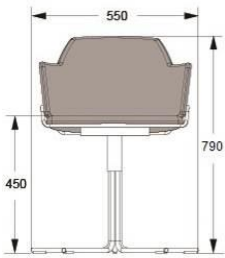

David design

SKIFT SWIVELLING ARMCHAIR

DESIGN LARS HOF SJÖ 2011

ARMCHAIR FULL UPHOLSTERED. EXTRA UPHOLSTERED SEAT

BASE IN WHITE OR BLACK

UPHOLSTERY COM	717
A	758
B	788
C	828
D	890
E	948
F	1029
LEATHER	985