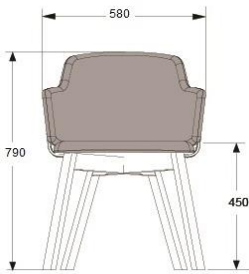

David design