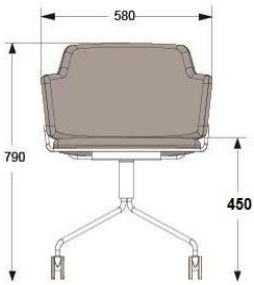

DESIGN LARS HOF SJÖ 2013

ARMCHAIR FULL UPHOLSTERED. EXTRA UPHOLSTERED SEAT

BASE IN WHITE OR BLACK

BASE IN CHROME

HEIGHT	790MM
DEPTH	585MM
WIDTH	580MM
SEAT HEIGHT	450MM
ARMREST HEIGHT	690MM
FABRIC	1,6M

OPTIONAL ARMREST SHOEING
FABRIC + 0,3M