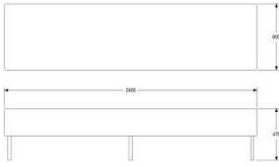

David design

ONE AIR MODULAR SEATING SYSTEM

SEATING 2400	
HEIGHT	450MM
DEPTH	600MM
WIDTH	2400MM
FABRIC	3,1M
WEIGHT	50KG
VOLUME	0,73CBM

UPHOLSTERY COM	1214
A	1387
B	1457
C	1557
D	1704
E	1842
F	2032
LEATHER	2108