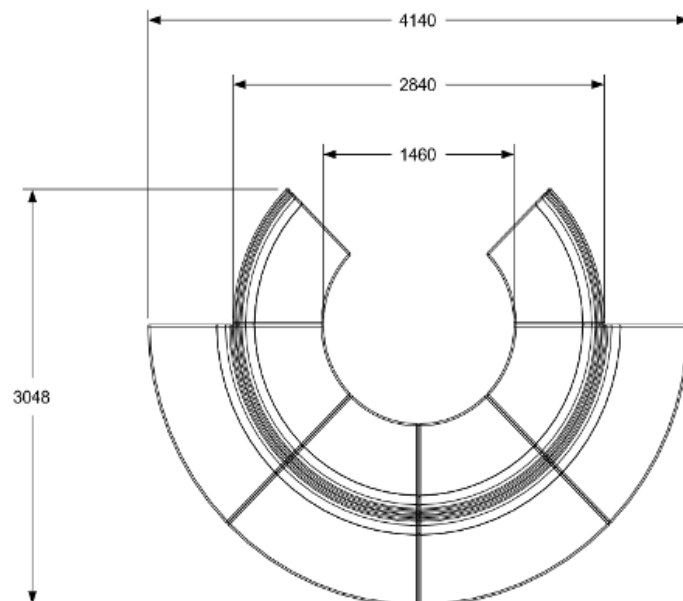

David design

ONE AIR MODULAR SEATING SYSTEM. WALL FOR APPLYING TO BACKREST

DESIGN LARS HOF SJÖ 2011-2013

WALL IS MADE TO BE APPLIED TO BACKREST

EX VAT

WALL 800

HEIGHT	1130MM (1350 MOUNTED AT SOFA)
DEPTH	40MM
WIDTH	800MM
FABRIC	1,8M NO PATTERN M.
WEIGHT	20KG
VOLUME	0,07CBM

UPHOLSTERY COM

A	363
B	430
C	473
D	532
E	619
F	702
F	817

WALL 1200

HEIGHT	1130MM (1350 MOUNTED AT SOFA)
DEPTH	40MM
WIDTH	1200MM
FABRIC	2,6M NO PATTERN M
WEIGHT	35KG
VOLUME	0,14CBM

UPHOLSTERY COM

A	430
B	539
C	600
D	684
E	788
F	903
F	1094

WALL 1600

HEIGHT	1130MM (1350 MOUNTED AT SOFA)
DEPTH	40MM
WIDTH	1600MM
FABRIC	3,4M NO PATTERN M
WEIGHT	40KG
VOLUME	0,14CBM

UPHOLSTERY COM

A	472
B	622
C	702
D	812
E	979
F	1133
F	1348

LEG FOR ONE WALL WHEN PLACED OUTSIDE OF SOFA BLACK LACQUERED

HEIGHT	220MM

73

ONE AIR TABLE

FOR ATTACHMENT TO ONE AIR SOFA
BLACK NANOLAMINATE ON BLACK MDF
FRAME IN BLACK

DIAM	300MM

354

David design

ONE AIR CURVE MODULAR SEATING SYSTEM

FLAME RETARD CMHR FOAM, PIRELLI STRIPES IN WOODEN FRAME. BLACK LACQUERED LEGS

DESIGN LARS HOF SJÖ 2018

BLACK LACQUERED LEGS IN STEEL (WOODEN LEGS ON REQUEST)