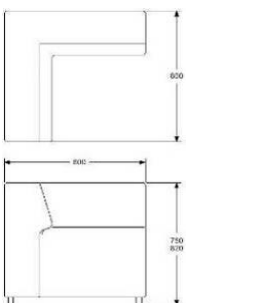

LOUNGE INNER CORNER FOR APPLYING TO SI

HEIGHT 750/820MM
DEPTH 800MM
WIDTH 800MM

FABRIC 2,8M
WEIGHT 36KG
VOLUME 0,61CBM

UPHOLSTERY COM

A
B
C
D
E
F
LEATHER

728
890
957
1050
1190
1319
1502
1623

ADDITIONAL: 120MM LEGS FOR SEAT HEIGHT 450MM, TOTAL HEIGHT 820MM
ADDITIONAL GAP 20MM BETWEEN SEAT AND BACKREST,

20
37