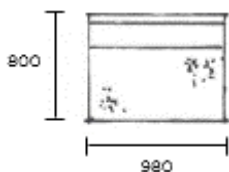

MIDDLE SECTION FULL POLSTERED

HEIGHT	700MM
DEPTH	800MM
WIDTH	980MM
SEAT HEIGHT	400MM
SEAT DEPTH	550MM
SEAT WIDTH	700MM

UPHOLSTERY COM	
A	
B	
C	
D	
E	
F	

	1448
	1580
	1667
	1778
	1950
	2112
	2333