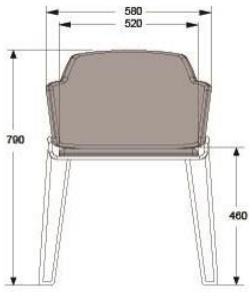

79

EXTRA - EXTRA POLSTERED SEAT

20

ADDITIONAL HEIGHTADJUSTABLE -20/+80MM

EXTRA

278

ADDITIONAL 5 WHEELS BASE

EXTRA

110

David design

SKIFT PLUS ARMCHAIR
 DESIGN LARS HOF SJÖ 2012
 ARMCHAIR FULL UPHOLSTERED. EXTRA UPHOLSTERED SEAT
 BASE IN WHITE OR BLACK

BASE IN CHROME

HEIGHT	790MM
DEPTH	585MM
WIDTH	580MM
SEAT HEIGHT	450MM
ARMREST HEIGHT	690MM
FABRIC	1,6M