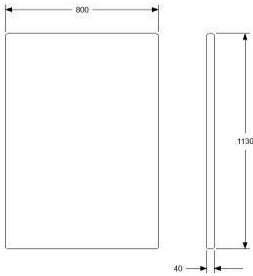

David design

ONE AIR MODULAR SEATING SYSTEM. WALL FOR APPLYING TO BACKREST

DESIGN LARS HOF SJÖ 2011-2013

WALL IS MADE TO BE APPLIED TO BACKREST

EX VAT

WALL 800

HEIGHT	1130MM (1350 MOUNTED AT SOFA)
DEPTH	40MM
WIDTH	800MM
FABRIC	1,8M NO PATTERN M.
WEIGHT	20KG
VOLUME	0,07CBM

UPHOLSTERY COM

A	363
B	430
C	473
D	532
E	619
F	702
F	817