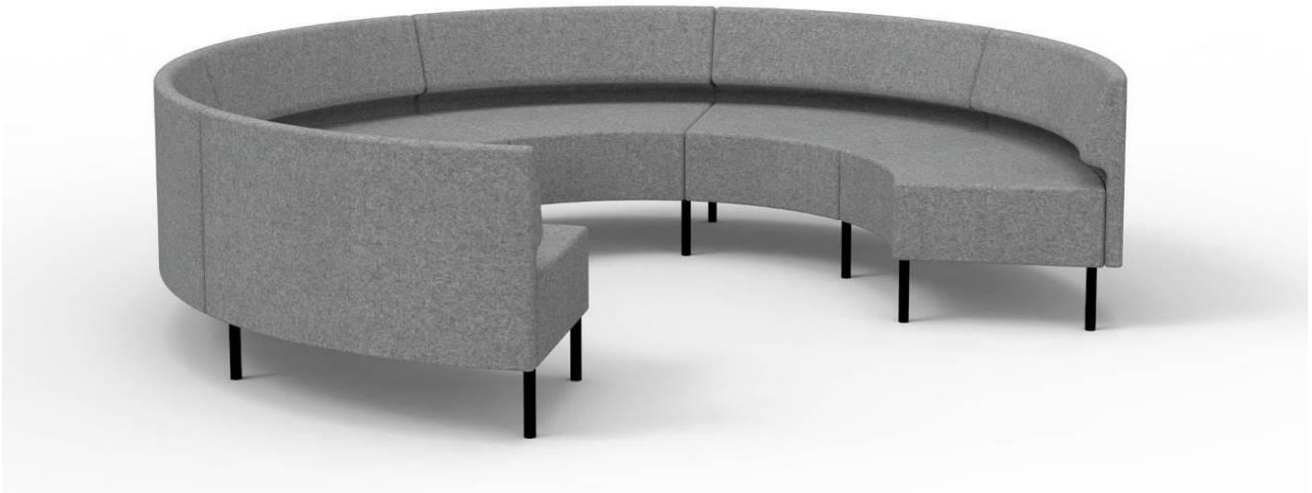

David design

ONE AIR MODULAR SEATING SYSTEM. WALL FOR APPLYING TO BACKREST

DESIGN LARS HOF SJÖ 2011-2013

WALL IS MADE TO BE APPLIED TO BACKREST

EX VAT

WALL 800

HEIGHT	1130MM (1350 MOUNTED AT SOFA)
DEPTH	40MM
WIDTH	800MM
FABRIC	1,8M NO PATTERN M.
WEIGHT	20KG
VOLUME	0,07CBM

UPHOLSTERY COM

A	363
B	430
C	473
D	532
E	619
F	702
F	817

WALL 1200

HEIGHT	1130MM (1350 MOUNTED AT SOFA)
DEPTH	40MM
WIDTH	1200MM
FABRIC	2,6M NO PATTERN M
WEIGHT	35KG
VOLUME	0,14CBM

UPHOLSTERY COM

A	430
B	539
C	600
D	684
E	788
F	903
F	1094

WALL 1600

HEIGHT	1130MM (1350 MOUNTED AT SOFA)
DEPTH	40MM
WIDTH	1600MM
FABRIC	3,4M NO PATTERN M
WEIGHT	40KG
VOLUME	0,14CBM

UPHOLSTERY COM

A	472
B	622
C	702
D	812
E	979
F	1133
F	1348

LEG FOR ONE WALL WHEN PLACED OUTSIDE OF SOFA BLACK LACQUERED

HEIGHT	220MM

73

ONE AIR TABLE

FOR ATTACHMENT TO ONE AIR SOFA
BLACK NANOLAMINATE ON BLACK MDF
FRAME IN BLACK

DIAM	300MM

354

David design

ONE AIR CURVE MODULAR SEATING SYSTEM

FLAME RETARD CMHR FOAM, PIRELLI STRIPES IN WOODEN FRAME. BLACK LACQUERED LEGS

DESIGN LARS HOF SJÖ 2018

BLACK LACQUERED LEGS IN STEEL (WOODEN LEGS ON REQUEST)