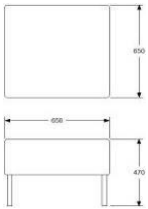

SEATING 650X650	
HEIGHT	450MM
DEPTH	650MM
WIDTH	650MM
FABRIC	1,7M
WEIGHT	19KG
VOLUME	0,28CBM

UPHOLSTERY COM	693
A	785
B	825
C	879
D	960
E	1035
F	1140
LEATHER	1180

REMOVABLE FABRIC COVERS

77

ADDITIONAL 2 X CORD PLUG WITH COVER (EUROPE ONLY)

402