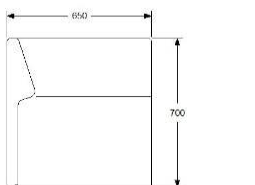

David design

CAFE BACKREST

ONE MODULAR SEATING SYSTEM

EX VAT

CAFÉ BACKREST 600 FOR APPLYING TO SEAT1

HEIGHT	750/820MM INKL SO
DEPTH	50/130MM
WIDTH	600MM
FABRIC	0,8M
WEIGHT	19KG
VOLUME	0,16CBM

UPHOLSTERY COM	334
A	380
B	399
C	425
D	467
E	503
F	555
LEATHER	622

ADDITIONAL GAP 20MM BETWEEN SEAT AND BACKREST

8

CAFÉ BACKREST 800 FOR APPLYING TO SEAT1

HEIGHT	750/820MM INKL SO
DEPTH	50/130MM
WIDTH	800MM
FABRIC	1,1M
WEIGHT	24KG
VOLUME	0,18CBM

UPHOLSTERY COM	334
A	398
B	425
C	460
D	515
E	567
F	638
LEATHER	674

ADDITIONAL GAP 20MM BETWEEN SEAT AND BACKREST

8

CAFÉ BACKREST 1200 FOR APPLYING TO SEA

HEIGHT	750/820MM INKL SO
DEPTH	50/130MM
WIDTH	1200MM
FABRIC	1,4M
WEIGHT	27KG
VOLUME	0,22CBM

UPHOLSTERY COM	417
A	498
B	532
C	578
D	649
E	714
F	804
LEATHER	844

9ADDITIONAL GAP 20MM BETWEEN SEAT AND BACKREST

10

CAFÉ BACKREST 1600 FOR APPLYING TO SEA

HEIGHT	750/820MM INKL SO
DEPTH	50/130MM
WIDTH	1600MM
FABRIC	1,8M
WEIGHT	30KG
VOLUME	0,18CBM

UPHOLSTERY COM	537
A	640
B	684
C	744
D	834
E	918
F	1034
LEATHER	1078

ADDITIONAL GAP 20MM BETWEEN SEAT AND BACKREST

10

CAFÉ BACKREST 2400 FOR APPLYING TO SEA

HEIGHT	750/820MM INKL SO
DEPTH	50/130MM
WIDTH	2400MM
FABRIC	2,7M
WEIGHT	37KG
VOLUME	0,7CBM

UPHOLSTERY COM	743
A	899
B	964
C	1054
D	1189
E	1314
F	1490
LEATHER	1543

ADDITIONAL GAP 20MM BETWEEN SEAT AND BACKREST

13

CAFÉ INNER CORNER FOR APPLYING TO SEA1

HEIGHT	750/820MM INKL SO
DEPTH	650MM
WIDTH	650MM
FABRIC	1,6M
WEIGHT	28KG
VOLUME	0,55CBM

UPHOLSTERY COM	589
A	679
B	718
C	772
D	852
E	927
F	1030
LEATHER	1214

ADDITIONAL GAP 20MM BETWEEN SEAT AND BACKREST,
NOTE BACKREST 670X670

37