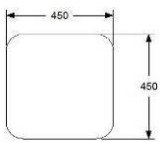

PLATE IN WHITE LAMINATE (FORMICA F1040, S0502-G50Y), GREY LAMINATE (FORMICA F7927
BLACK LAMINATE (FORMICA F2253, S 900-N), NANO LAMINATE BLACK (ARPA FENIX0720) OR
WHITE PIGMENTED ASH LAMINATE (KAINDL). BASE IN BLACK