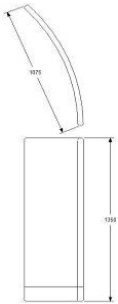

David design

ONE MODULAR SEATING SYSTEM. WALL FOR APPLYING TO AIR WALL BACKREST

DESIGN LARS HOF SJÖ 2018

WALL IS MADE TO BE APPLIED TO BACKREST

ONE AIR WALL

HEIGHT	1150MM (1350 MOUN*
DEPTH	40MM
RADIUS	1410/1370MM
FABRIC	2,5M NO PATTERN M
WEIGHT	15KG
VOLUME	0,05CBM