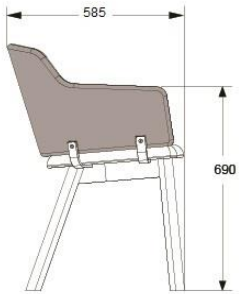

UPHOLSTERY COM	855
A	899
B	938
C	992
D	1073
E	1145
F	1250
LEATHER	1193

UPHOLSTERY COM	62
A	69
B	75
C	82
D	93
E	118
F	133
LEATHER	127

EXTRA	75
EXTRA	79
EXTRA	20
EXTRA	278
EXTRA	110

David design

SKIFT PLUS WOOD ARMCHAIR

DESIGN LARS HOF SJÖ 2013
BASE IN BIRCH OR ASH WOOD
EXTRA UPHOLSTERED SEAT

ARMCHAIR FULL UPHOLSTERED
HEIGHT 790MM
DEPTH 585MM
WIDTH 580MM
SEAT HEIGHT 450MM
ARMREST HEIGHT 690MM
FABRIC 1,6M

OPTIONAL BASE IN OAK
OPTIONAL SEAT HEIGHT 500MM + OAK FRAME
OPTIONAL BASE IN BLACK OR WHITE STAIN AS