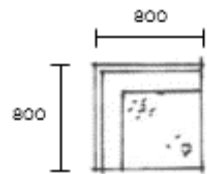

CORNER MODULE INCL 2 CUSHIONS	UPHOLSTERY COM	EX VAT
HEIGHT 700MM	A	1544
DEPTH 800MM	B	1685
WIDTH 800MM	C	1778
SEAT HEIGHT 400MM	D	1895
SEAT DEPTH 550MM	E	2080
SEAT WIDTH 680MM	F	2253
		2488