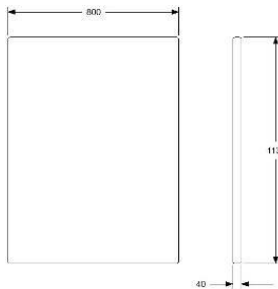

David design

ONE MODULAR SEATING SYSTEM. WALL FOR APPLYING TO BACKREST

DESIGN LARS HOF SJÖ 2018

WALL IS MADE TO BE APPLIED TO BACKREST

SIDEWALL 690

HEIGHT	1130MM (1350 MOUNTED AT SOFA)
DEPTH	40MM
WIDTH	690MM
FABRIC	1,4M NO PATTERN M.
WEIGHT	15KG
VOLUME	0,05CBM

UPHOLSTERY COM	EX VAT
A	348
B	394
C	427
D	472
E	540
F	603
	693