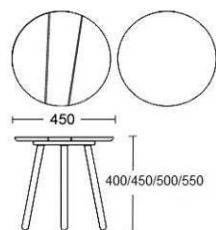

BRUSE ROUND

NATURAL OILED OAK, OAK LEGS

WHITE LAMINATE (FORMICA F1040, S0502-G50Y) OAK LEGS
LIGHT GREY LAMINATE (FORMICA F7927, S2500-N) OAK LEGS
DARK GREY LAMINATE (FORMICA F7928, S5000-N) OAK LEGS
GREEN LAMINATE (FORMICA F8820, S3040-650Y) OAK LEGS
BLACK LAMINATE (FORMICA F2253, S 900-N) OAK LEGS.
NANO LAMINATE BLACK (ARPA FENIX0720) OAK LEGS

458
377
394
394
394
394
440

HEIGHT 400/450/500/550MM
DIAMETER 450MM