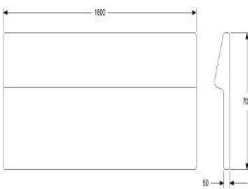

CAFÉ BACKREST 1600 FOR APPLYING TO SEA

HEIGHT	750/820MM INKL SO
DEPTH	50/130MM
WIDTH	1600MM
FABRIC	1,8M
WEIGHT	30KG
VOLUME	0,18CBM

UPHOLSTERY COM	537
A	640
B	684
C	744
D	834
E	918
F	1034
LEATHER	1078

ADDITIONAL GAP 20MM BETWEEN SEAT AND BACKREST