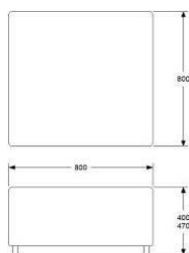

SEATING 800X800

HEIGHT 400MM
DEPTH 800MM
WIDTH 800MM

FABRIC 1,7M
WEIGHT 20KG
VOLUME 0,28CBM

ADDITIONAL 120MM LEGS FOR SEAT HEIGHT 450MM
REMOVABLE FABRIC COVERS

UPHOLSTERY COM

A
B
C
D
E
F
LEATHER

EXTRA

727
823
864
922
1007
1085
1195
1237
15
77

ADDITIONAL 2 X CORD PLUG WITH COVER (EUROPE ONLY)

402