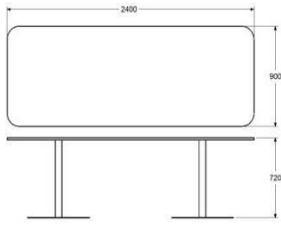

David design

CONI 2400x900

WHITE LAMINATE

BLACK/GREY LAMINATE

BLACK NANOLAMINATE (BLACK MDF)

WHITE PIGMENTED ASH LAMINATE

HEIGHT

720

720

720

720

EX VAT

1468

1549

1937

1572