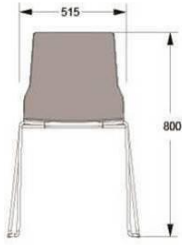

David design