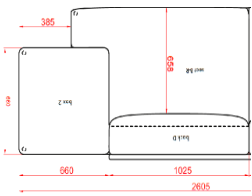

FABRIC	M
WEIGHT	KG
VOLUME	CBM

UPHOLSTERY COM	1388
A	1575
B	1794
C	1935
D	2090
E	2238
F	2558
LEATHER	2618

STRAIGHT SECTION + ARMREST

HEIGHT	700MM
DEPTH	935MM
LENGTH	1300MM
SEAT HEIGHT	400MM
SEAT DEPTH	650MM

FABRIC	M
WEIGHT	KG
VOLUME	CBM

UPHOLSTERY COM	1824
A	2219
B	2412
C	2614
D	2840
E	3067
F	3519
LEATHER	3883

David design

STRAIGHT SECTION + TECH BOX IN ASH	
HEIGHT	700MM
DEPTH	935MM
LENGTH	1700MM
SEAT HEIGHT	400MM
SEAT DEPTH	650MM
FABRIC	M
WEIGHT	KG
VOLUME	CBM