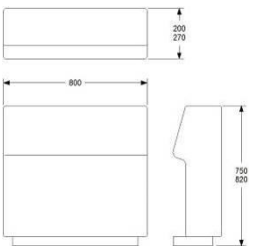

LOUNGE BACKREST 1200 FOR APPLYING TO S

HEIGHT 750/820MM
DEPTH 200/270MM
WIDTH 1200MM

FABRIC 2,5M
WEIGHT 37KG
VOLUME 0,25CBM

ADDITIONAL SEAT HEIGHT 450MM, TOTAL 820MM
ADDITIONAL GAP 20MM BETWEEN SEAT AND BACKREST

UPHOLSTERY COM	593
A	742
B	803
C	878
D	1013
E	1128
F	1292
LEATHER	1342