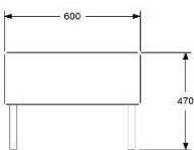

David design

ONE AIR MODULAR SEATING SYSTEM

FLAME RETARD CMHR FOAM, PIRELLI STRIPES IN WOODEN FRAME. BLACK LACQUERED LEGS

DESIGN LARS HOF SJÖ 2018

BLACK LACQUERED LEGS IN STEEL (WOODEN LEGS ON REQUEST)

SEATING 600
HEIGHT 450MM
DEPTH 600MM
WIDTH 600MM

UPHOLSTERY COM	EX VAT
A	368
B	440
C	470
D	512
E	574
F	630
LEATHER	713
	754

FABRIC 1,3M
WEIGHT 14KG
VOLUME 0,20CBM

REMOVABLE FABRIC COVERS 70

SEATING 800
HEIGHT 450MM
DEPTH 600MM
WIDTH 800MM

UPHOLSTERY COM	EX VAT
A	472
B	554
C	589
D	637
E	708
F	774
LEATHER	868
	924

FABRIC 1,5M
WEIGHT 17KG
VOLUME 0,24CBM

REMOVABLE FABRIC COVERS 73

SEATING 1200
HEIGHT 450MM
DEPTH 600MM
WIDTH 1200MM

UPHOLSTERY COM	EX VAT
A	712
B	819
C	863
D	923
E	1013
F	1098
LEATHER	1215
	1260

FABRIC 1,9M
WEIGHT 27KG
VOLUME 0,40CBM

REMOVABLE FABRIC COVERS 85

SEATING 1600
HEIGHT 450MM
DEPTH 600MM
WIDTH 1600MM

UPHOLSTERY COM	EX VAT
A	874
B	1004
C	1057
D	1129
E	1240
F	1342
LEATHER	1484
	1529

FABRIC 2,3M
WEIGHT 33KG
VOLUME 0,50CBM

REMOVABLE FABRIC COVERS 88