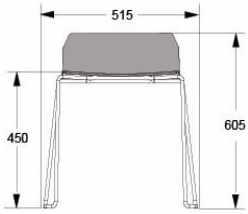

TOP COVER, POLSTERED

HEIGHT	100MM
WIDTH	300MM
FABRIC	0,30M

UPHOLSTERY COM	57
A	72
B	79
C	88
D	103
E	117
F	135
LEATHER	123

David design

PARKER STOOL

DESIGN LARS HOF SJÖ 2012
 STACKABLE STOOL FULL POLSTERED.
 BASE IN WHITE OR BLACK