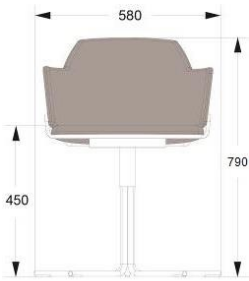

David design

SKIFT PLUS SWIVELLING ARMCHAIR

DESIGN LARS HOF SJÖ 2011

ARMCHAIR FULL UPHOLSTERED. EXTRA UPHOLSTERED SEAT

BASE IN WHITE OR BLACK

BASE IN CHROME

HEIGHT	790MM
DEPTH	585MM
WIDTH	580MM
SEAT HEIGHT	450MM
ARMREST HEIGHT	690MM
FABRIC	1,6M