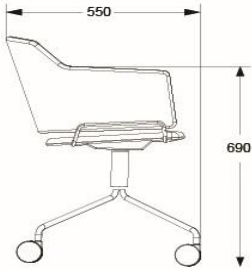

UPHOLSTERY COM	728
A	767
B	798
C	838
D	902
E	958
F	1038
LEATHER	995