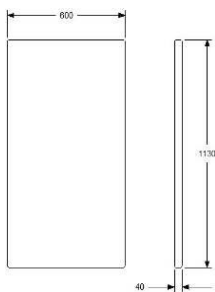

DESIGN LARS HOF SJÖ 2018

WALL IS MADE TO BE APPLIED TO BACKREST

SIDEWALL 690

HEIGHT	1130MM (1350 MOUNTED AT SOFA)
DEPTH	40MM
WIDTH	690MM
FABRIC	1,4M NO PATTERN M.
WEIGHT	15KG
VOLUME	0,05CBM

UPHOLSTERY COM	EX VAT
A	348
B	394
C	427
D	472
E	540
F	603
	693