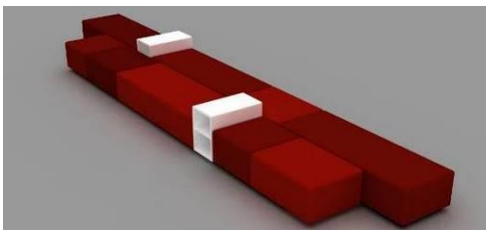

SHELF FREESTANDING 800

	WHITE LACQUERED	WHITE	747
HEIGHT	520MM		
DEPTH	800MM		
WIDTH	320MM		
WEIGHT	11KG		
VOLUME	0,21CBM		

David design

ONE AIR MODULAR SEATING SYSTEM

FLAME RETARD CMHR FOAM, PIRELLI STRIPES IN WOODEN FRAME. BLACK LACQUERED LEGS