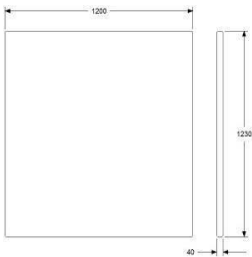

WALL 1200

HEIGHT 1230MM (1280/1350 MOUNTED AT SOFA)
DEPTH 40MM
WIDTH 1200MM

FABRIC 2,6M NO PATTERN MATCHING
WEIGHT 35KG
VOLUME 0,14CBM

UPHOLSTERY COM

A	452
B	564
C	629
D	717
E	827
F	947
	1147