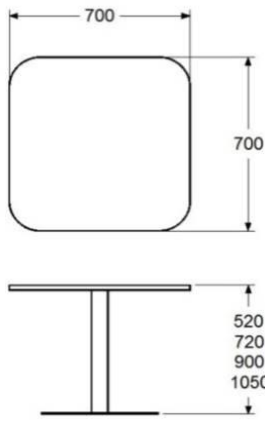

David design

CONI 700X700MM

- WHITE LAMINATE
- WHITE LAMINATE
- WHITE LAMINATE
- WHITE LAMINATE
- BLACK/GREY LAMINATE
- BLACK/GREY LAMINATE
- BLACK/GREY LAMINATE
- BLACK/GREY LAMINATE

HEIGHT	
520	675
720	682
900	693
1050	705
520	703
720	710
900	720
1050	733

- BLACK NANOLAMINATE (BLACK MDF)
- BLACK NANOLAMINATE (BLACK MDF)
- BLACK NANOLAMINATE (BLACK MDF)
- BLACK NANOLAMINATE (BLACK MDF)

520	758
720	765
900	778
1050	788

- WHITE PIGMENTED ASH LAMINATE
- WHITE PIGMENTED ASH LAMINATE
- WHITE PIGMENTED ASH LAMINATE
- WHITE PIGMENTED ASH LAMINATE

520	710
720	717
900	728
1050	739