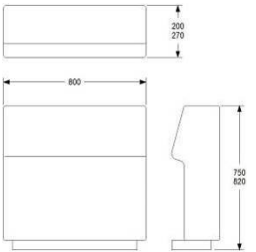

LOUNGE BACKREST 800 FOR APPLYING TO SI

HEIGHT 750/820MM
DEPTH 200/270MM
WIDTH 800MM

FABRIC 1,7M
WEIGHT 27KG
VOLUME 0,20CBM

ADDITIONAL SEAT HEIGHT 450MM, TOTAL 820MM
ADDITIONAL GAP 20MM BETWEEN SEAT AND BACKREST

UPHOLSTERY COM	438
A	538
B	580
C	637
D	722
E	800
F	912
LEATHER	982