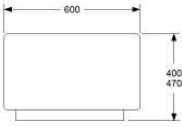

FABRIC 1,3M
WEIGHT 15KG
VOLUME 0,20CBM

ADDITIONAL: 120MM SOCKET FOR SEAT HEIGHT 450MM	59
REMOVABLE FABRIC COVERS	70