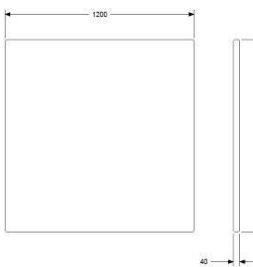

WALL 1200

HEIGHT	1130MM (1350 MOUNTED AT SOFA)
DEPTH	40MM
WIDTH	1200MM
FABRIC	2,6M NO PATTERN M
WEIGHT	35KG
VOLUME	0,14CBM

UPHOLSTERY COM

A	430
B	539
C	600
D	684
E	788
F	903
F	1094