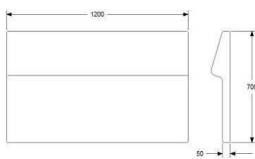

CAFÉ BACKREST 1200 FOR APPLYING TO SEA

HEIGHT	750/820MM INKL SO
DEPTH	50/130MM
WIDTH	1200MM
FABRIC	1,4M
WEIGHT	27KG
VOLUME	0,22CBM

UPHOLSTERY COM	417
A	498
B	532
C	578
D	649
E	714
F	804
LEATHER	844

9ADDITIONAL GAP 20MM BETWEEN SEAT AND BACKREST

10