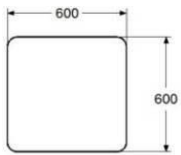

KOB PEDESTAL 600X600MM

WHITE LAMINATE
WHITE LAMINATE
WHITE LAMINATE
WHITE LAMINATE

HEIGHT

EX VAT

520 645
720 654
900 695
1050 730

BLACK/GREY LAMINATE
BLACK/GREY LAMINATE
BLACK/GREY LAMINATE
BLACK/GREY LAMINATE

520 657
720 665
900 707
1050 742

BLACK NANOLAMINATE (BLACK MDF)
BLACK NANOLAMINATE (BLACK MDF)
BLACK NANOLAMINATE (BLACK MDF)
BLACK NANOLAMINATE (BLACK MDF)

520 703
720 712
900 754
1050 788

WHITE PIGMENTED ASH LAMINATE
WHITE PIGMENTED ASH LAMINATE
WHITE PIGMENTED ASH LAMINATE
WHITE PIGMENTED ASH LAMINATE

520 659
720 668
900 709
1050 744