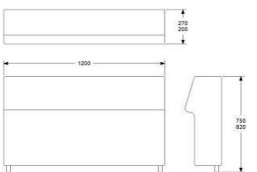

LOUNGE BACKREST 1200 FOR APPLYING TO S

HEIGHT 750/820MM
DEPTH 200/270MM
WIDTH 1200MM

FABRIC 2,5M
WEIGHT 37KG
VOLUME 0,25CBM

UPHOLSTERY COM

A
B
C
D
E
F
LEATHER

552
699
758
843
967
1083
1244
1295

ADDITIONAL: 120MM LEGS FOR SEAT HEIGHT 450MM, TOTAL 820MM
ADDITIONAL GAP 20MM BETWEEN SEAT AND BACKREST

15
10