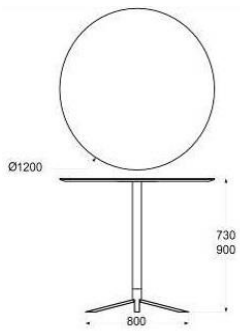

David design

KOB PEDESTAL DIAM 1200

WHITE LAMINATE
WHITE LAMINATE
WHITE LAMINATE

BLACK/GREY LAMINATE
BLACK/GREY LAMINATE
BLACK/GREY LAMINATE

BLACK NANOLAMINATE (BLACK MDF)
BLACK NANOLAMINATE (BLACK MDF)
BLACK NANOLAMINATE (BLACK MDF)

WHITE PIGMENTED ASH LAMINATE
WHITE PIGMENTED ASH LAMINATE
WHITE PIGMENTED ASH LAMINATE

HEIGHT	EX VAT
520	969
720	978
900	1020
520	1010
720	1020
900	1062
520	1193
720	1202
900	1244
520	1035
720	1045
900	1087