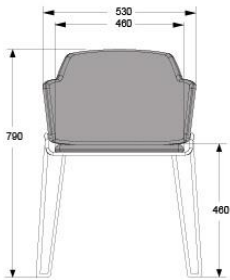

SKIFT ARMCHAIR

DESIGN LARS HOF SJÖ 2010

ARMCHAIR FULL UPHOLSTERED. EXTRA UPHOLSTERED SEAT

BASE IN WHITE OR BLACK

UPHOLSTERY COM

EX VAT

A	450
B	508
C	538
D	579
E	640
F	699
LEATHER	779
	817