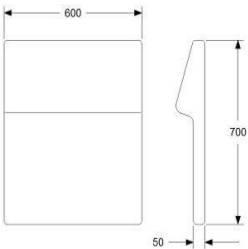

David design

CAFE BACKREST

ONE MODULAR SEATING SYSTEM

CAFÉ BACKREST 600 FOR APPLYING TO SEAT

HEIGHT	750/820MM INKL SO
DEPTH	50/130MM
WIDTH	600MM
FABRIC	0,8M
WEIGHT	19KG
VOLUME	0,16CBM

UPHOLSTERY COM	334
A	380
B	399
C	425
D	467
E	503
F	555
LEATHER	622

EX VAT

ADDITIONAL GAP 20MM BETWEEN SEAT AND BACKREST

8