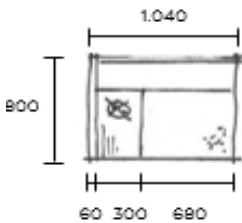

END EURTION LEFT OR RIGHT INCL TABLE TABLETOP IN ASH OR BLACK STAINED ASH	UPHOLSTERY COM	EX VAT
HEIGHT 700MM	A	1833
DEPTH 800MM	B	2002
WIDTH 1040MM	C	2112
SEAT HEIGHT 400MM	D	2252
SEAT DEPTH 550MM	E	2470
SEAT WIDTH 700MM	F	2675
FABRIC 9M		2954
OPTIONAL LAMP IN BLACK OR WHITE	219	
OPTIONAL POWER SOCKET BLACK, WITH 1 USB + 1 230V	80	
OPTIONAL PREMIUM POWER SOCKET MAT INOX, USB, HDMI, ETHERNET, 230V	470