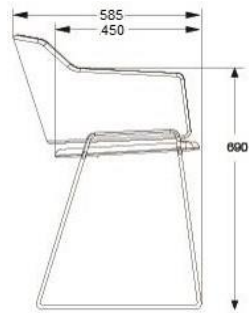

79

EXTRA - EXTRA POLSTERED SEAT

20

ADDITIONAL HEIGHTADJUSTABLE -20/+80MM

EXTRA

278

ADDITIONAL 5 WHEELS BASE

EXTRA

110

David design

SKIFT PLUS ARMCHAIR
 DESIGN LARS HOF SJÖ 2012
 ARMCHAIR FULL UPHOLSTERED. EXTRA UPHOLSTERED SEAT
 BASE IN WHITE OR BLACK

BASE IN CHROME

HEIGHT	790MM
DEPTH	585MM
WIDTH	580MM
SEAT HEIGHT	450MM
ARMREST HEIGHT	690MM
FABRIC	1,6M