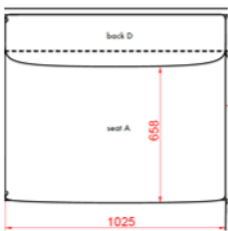

STRAIGHT SECTION

HEIGHT	700MM
DEPTH	935MM
LENGTH	1025MM
SEAT HEIGHT	400MM
SEAT DEPTH	650MM

FABRIC	M
WEIGHT	KG
VOLUME	CBM

UPHOLSTERY COM	1388
A	1575
B	1794
C	1935
D	2090
E	2238
F	2558
LEATHER	2618