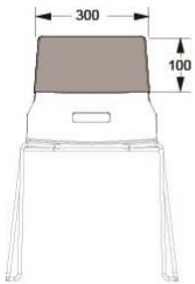

EXTRA UPHOLSTERED

19

OPTIONAL FELT GLIDERS/ 4

HEIGHT	800MM
DEPTH	515MM
WIDTH	515MM
SEAT HEIGHT	450MM
FABRIC	0,90M
WEIGHT	7KG
VOLUME	0,32/4CBM

STACKABLE CHAIR, SHELL IN WHITE LAMINATE

BASE IN WHITE OR BLACK

272

BASE IN CHROME

290

HEIGHT	800MM
DEPTH	515MM
WIDTH	515MM
SEAT HEIGHT	450MM

LINKING DEVICE

17

OPTIONAL FELT GLIDERS/ 4

TOP COVER, UPHOLSTERED

HEIGHT	100MM
WIDTH	300MM
FABRIC	0,30M

UPHOLSTERY COM

57

A	70
B	78
C	88
D	102
E	115
F	135

LEATHER 123

FOLDABLE TABLETOP

PLATE IN LAMINATE, WHITE OR BLACK

WHITE