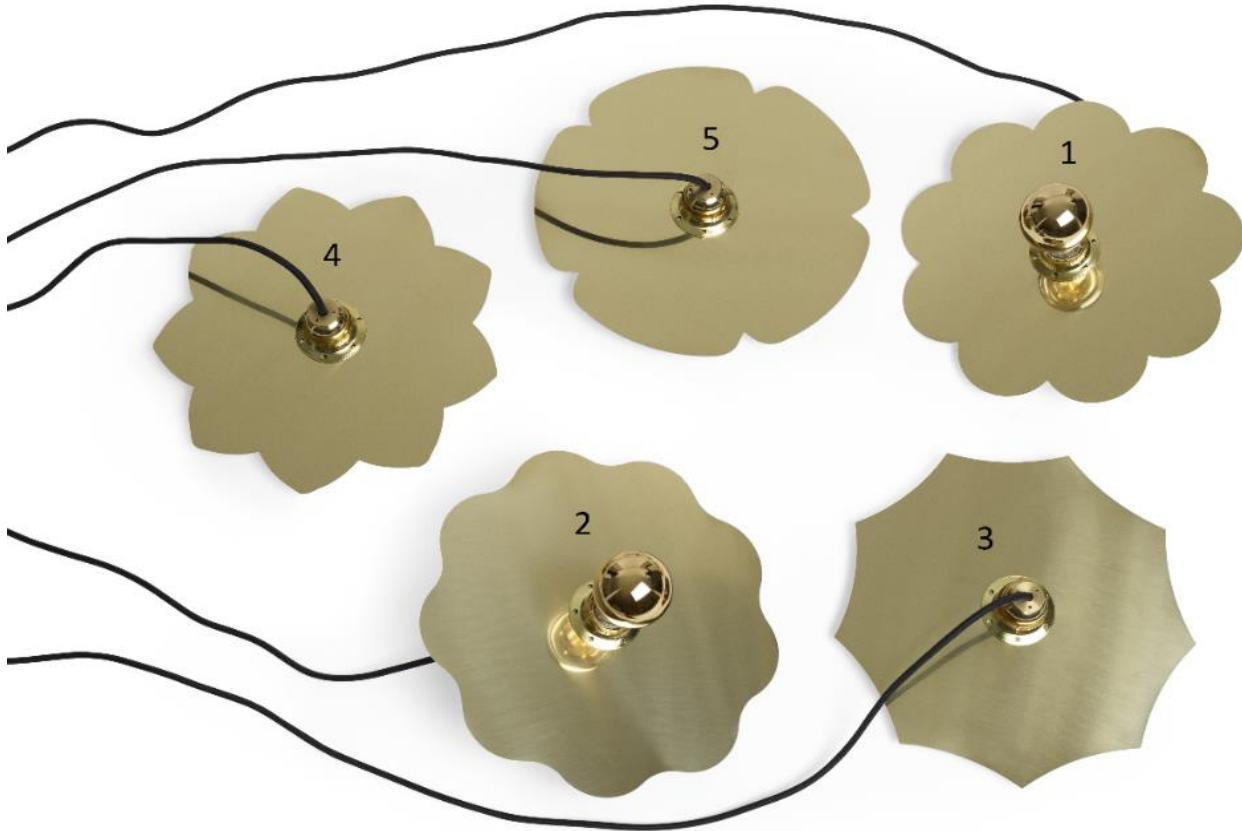

David design

KULING PENDANT LAMP

PENDANT LIGHT WITH METAL TUBE IN STRUCTURED LAQUERED STEEL
E 27 SOCKET, 125MM. 60w ANTIQUE LAMP INCLUDED.

LENGTH	250MM INCL BULB	BLACK INCL BULB	EX VAT
WEIGHT	0,5KG		104
VOLUME	0,01CBM	ANTIQUÉ 125MM BULB 60W	14

MARIGOLD

DESIGN CLAESSON KOIVISTO RUNE 2019
A COLLECTION OF LAMPS IN 5 DIFFERENT SHAPES. POLISHED BRASS.
WALL, CEILING AND PENDANT VERSIONS

MARIGOLD WALL/CEILING

GENUINE BRASS WITH E27 SOCKET AND WALL/CEILING BRACKET
LAMP BULB E 27 / 4W INCLUDED, DIMMABLE

265

MARIGOLD PENDANT LAMP

GENUINE BRASS WITH E27 SOCKET AND 5M TEXTILE CABLE
LAMP BULB E27 / 4W INCLUDED, DIMMABLE

310

DIAMETER	295MM
WEIGHT	1 KG
VOLUME	0,05CBM