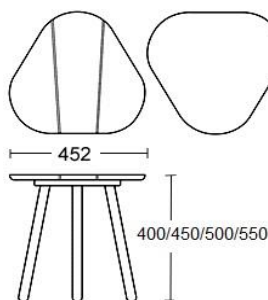

BRUSE TRIANGULAR

NATURAL OILED OAK, OAK LEGS

WHITE LAMINATE (FORMICA F1040, S0502-G50Y) OAK LEGS
LIGHT GREY LAMINATE (FORMICA F7927, S2500-N) OAK LEGS
DARK GREY LAMINATE (FORMICA F7928, S5000-N) OAK LEGS
GREEN LAMINATE (FORMICA F8820, S3040-650Y) OAK LEGS
BLACK LAMINATE (FORMICA F2253, S 900-N) OAK LEGS.
NANO LAMINATE BLACK (ARPA FENIX0720) OAK LEGS

458
377
394
394
394
394
440

HEIGHT 400/450/500/550MM
LENGTH 452MM
WIDTH 452MM