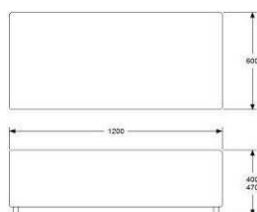

SEATING 1200

HEIGHT 400MM
DEPTH 600MM
WIDTH 1200MM

FABRIC 1,9M
WEIGHT 28KG
VOLUME 0,40CBM

ADDITIONAL: 120MM LEGS FOR SEAT HEIGHT 450MM
REMOVABLE FABRIC COVERS

UPHOLSTERY COM

A
B
C
D
E
F
LEATHER

EXTRA

745
859
904
967
1062
1150
1273
1322
15
85