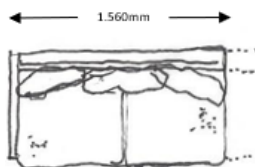

David design

COLLAGE 2-SEAT SOFA 1600 LOW BACK. INCL 3 BACK CUSHIONS

1 ARMREST - TO CONNECT

HEIGHT	650MM
DEPTH	835MM
LENGTH	1560MM
SEAT HEIGHT	400MM
SEAT DEPTH	650MM

	EXCL VAT	INCL VAT
UPHOLSTERY COM	18460	23080
LINARA	20130	25170
A	21050	26320
B	22470	28090
C	24400	30500
D	27340	34180
E	30060	37580
LEATHER	36200	45250

FABRIC 7,5M

STEEL LEGS IN BLACK OR WHITE
OR WOODEN LEGS IN ASH OR OAK

WEIGHT 40KG
VOLUME 1,1CBM

STEEL LEGS IN CHROME, EXTRA	590	740
WOOD LEGS STAINED ASH, EXTRA	680	850