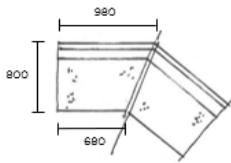

45 ANGLE MODULE INCL 2 CUSHIONS
HEIGHT 700MM
DEPTH 800MM
WIDTH 980MM
SEAT HEIGHT 400MM
SEAT DEPTH 550MM
SEAT WIDTH 680/980MM
FABRIC 9M

	EXCL VAT	INCL VAT
UPHOLSTERY COM	14660	18330
A	16010	20020
B	16890	21120
C	18010	22520
D	19760	24700
E	21400	26750
F	23630	29540