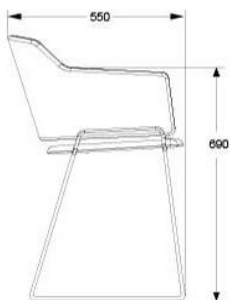

BASE IN BLACK OR WHITE  
UPHOLSTERY SEAT AND BACKREST

BASE IN CHROME  
UPHOLSTERY SEAT AND BACKREST

HEIGHT	820MM
DEPTH	600MM
WIDTH	600MM
SEAT HEIGHT	460MM
FABRIC	1,3M
WEIGHT	8KG
VOLUME	0,35CBM

UPHOLSTERY COM	4200	5250
A	4370	5470
B	4670	5840
C	5000	6250
D	5350	6690
E	5700	7130
F	6410	8020
LEATHER 1	7000	8750
LEATHER 2	8670	10840

BASE IN WHITE OR BLACK

BASE IN CHROME

HEIGHT 790MM  
 DEPTH 550MM  
 WIDTH 550MM  
 SEAT HEIGHT 450MM  
 ARMREST HEIGHT 690MM  
 FABRIC 1,25M  
 WEIGHT 8KG  
 VOLUME 0,32CBM

OPTIONAL ARMREST SHOEING  
 FABRIC + 0,3M