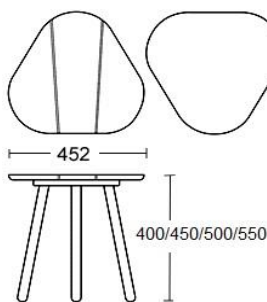

BRUSE TRIANGULAR

NATURAL OILED OAK, OAK LEGS

WHITE LAMINATE (FORMICA F1040, S0502-G50Y) OAK LEGS
LIGHT GREY LAMINATE (FORMICA F7927, S2500-N) OAK LEGS
DARK GREY LAMINATE (FORMICA F7928, S5000-N) OAK LEGS
GREEN LAMINATE (FORMICA F8820, S3040-650Y) OAK LEGS
BLACK LAMINATE (FORMICA F2253, S 900-N) OAK LEGS.
NANO LAMINATE BLACK (ARPA FENIX0720) OAK LEGS

3660 4580
3010 3770
3150 3940
3150 3940
3150 3940
3150 3940
3520 4400

HEIGHT 400/450/500/550MM
LENGTH 452MM
WIDTH 452MM