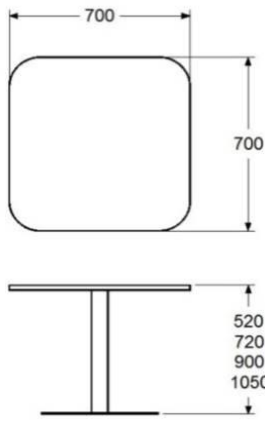

David design

CONI 700X700MM

- WHITE LAMINATE
- WHITE LAMINATE
- WHITE LAMINATE
- WHITE LAMINATE
- BLACK/GREY LAMINATE
- BLACK/GREY LAMINATE
- BLACK/GREY LAMINATE
- BLACK/GREY LAMINATE

- BLACK NANOLAMINATE (BLACK MDF)
- BLACK NANOLAMINATE (BLACK MDF)
- BLACK NANOLAMINATE (BLACK MDF)
- BLACK NANOLAMINATE (BLACK MDF)

- WHITE PIGMENTED ASH LAMINATE
- WHITE PIGMENTED ASH LAMINATE
- WHITE PIGMENTED ASH LAMINATE
- WHITE PIGMENTED ASH LAMINATE

HEIGHT		
520	5400	6750
720	5450	6820
900	5540	6930
1050	5640	7050
520	5620	7030
720	5680	7100
900	5760	7200
1050	5860	7330
520	6060	7580
720	6120	7650
900	6220	7780
1050	6300	7880
520	5680	7100
720	5730	7170
900	5820	7280
1050	5910	7390