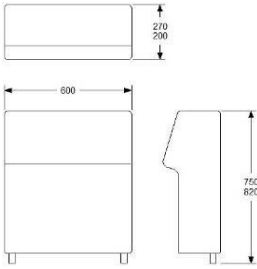

David design

LOUNGE BACKREST

ONE MODULAR SEATING SYSTEM

LOUNGE BACKREST 600 FOR APPLYING TO SEAT

HEIGHT 750/820MM
DEPTH 200/270MM
WIDTH 600MM

FABRIC 1,3M
WEIGHT 22KG
VOLUME 0,18CBM

ADDITIONAL: 120MM LEGS FOR SEAT HEIGHT 450MM, TOTAL 820MM
ADDITIONAL GAP 20MM BETWEEN SEAT AND BACKREST

UPHOLSTERY COM

EXCL VAT INCL VAT

2670 3340
A 3280 4100
B 3530 4420
C 3870 4840
D 4390 5490
E 4870 6090
F 5540 6930
LEATHER 5840 7300