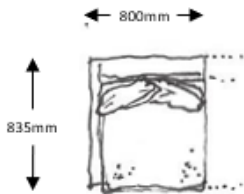

David design

COLLAGE 1 SEATER INCL 2 BACK CUSHIONS 1 ARMREST - TO CONNECT

HEIGHT	650MM
DEPTH	835MM
LENGTH	800MM
SEAT HEIGHT	400MM
SEAT DEPTH	650MM

UPHOLSTERY COM	11500	14380
LINARA	12130	15170
A	12480	15600
B	12830	16040
C	14450	18070
D	15600	19500
E	16730	20920
LEATHER	21820	27280

FABRIC	4,2M
WEIGHT	25KG
VOLUME	0,6CBM

STEEL LEGS IN BLACK OR WHITE OR WOODEN LEGS IN ASH OR OAK		
STEEL LEGS IN CHROME, EXTRA	590	740
WOOD LEGS STAINED ASH, EXTRA	680	850