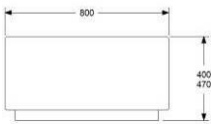

SEATING 1200

HEIGHT 400MM
DEPTH 600MM
WIDTH 1200MM

UPHOLSTERY COM	EXCL VAT	INCL VAT
A	5930	7420
B	6830	8540
C	7200	9000
D	7710	9640
E	8470	10590
F	9170	11470
LEATHER	10170	12720
	10560	13200

FABRIC 1,9M
WEIGHT 28KG
VOLUME 0,40CBM

ADDITIONAL: 120MM SOCKET FOR SEAT HEIGHT 450MM
REMOVABLE FABRIC COVERS

590 740
680 850