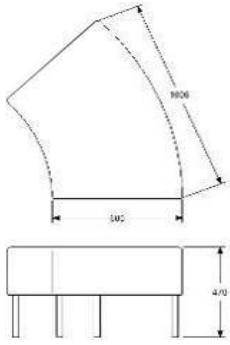

ONE AIR CURVE MODULAR SEATING SYSTEM

INNER SEATING
HEIGHT 450MM
DEPTH 600MM
RADIUS 1330/730MM
FABRIC 1,6M
WEIGHT KG
VOLUME CBM

	EXCL VAT	INCL VAT
UPHOLSTERY COM	5900	7380
A	6570	8220
B	6900	8630
C	7250	9070
D	7630	9540
E	8020	10030
F	8790	10990

REMOVABLE FABRIC COVERS

530 670