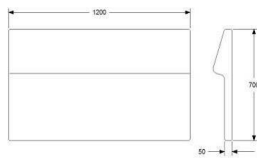

CAFÉ BACKREST 1200 FOR APPLYING TO SEA

HEIGHT	750/820MM INKL SO
DEPTH	50/130MM
WIDTH	1200MM
FABRIC	1,4M
WEIGHT	27KG
VOLUME	0,22CBM

UPHOLSTERY COM	3330	4170
A	3980	4980
B	4250	5320
C	4620	5780
D	5190	6490
E	5710	7140
F	6430	8040
LEATHER	6750	8440

9ADDITIONAL GAP 20MM BETWEEN SEAT AND BACKREST

80 100