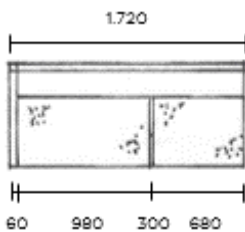

END EURTION LEFT OR RIGHT
FULL POLSTERED

HEIGHT	700MM
DEPTH	800MM
WIDTH	1720MM
SEAT HEIGHT	400MM
SEAT DEPTH	550MM
SEAT WIDTH	700MM

UPHOLSTERY COM	22380	27980
A	24440	30550
B	25770	32220
C	27480	34350
D	30160	37700
E	32660	40830
F	36070	45090