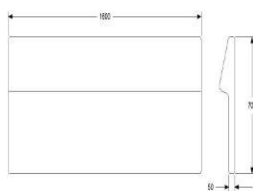

CAFÉ BACKREST 1600 FOR APPLYING TO SEA

HEIGHT	750/820MM INKL SO
DEPTH	50/130MM
WIDTH	1600MM
FABRIC	1,8M
WEIGHT	30KG
VOLUME	0,18CBM

UPHOLSTERY COM	4290	5370
A	5120	6400
B	5470	6840
C	5950	7440
D	6670	8340
E	7340	9180
F	8270	10340
LEATHER	8620	10780

ADDITIONAL GAP 20MM BETWEEN SEAT AND BACKREST