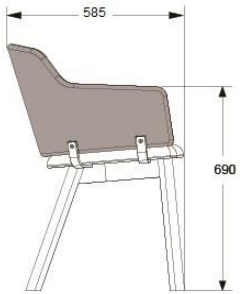

### SKIFT PLUS WOOD ARMCHAIR

DESIGN LARS HOF SJÖ 2013  
BASE IN BIRCH OR ASH WOOD  
EXTRA UPHOLSTERED SEAT

ARMCHAIR FULL UPHOLSTERED  
HEIGHT 790MM  
DEPTH 585MM  
WIDTH 580MM  
SEAT HEIGHT 450MM  
ARMREST HEIGHT 690MM  
FABRIC 1,6M