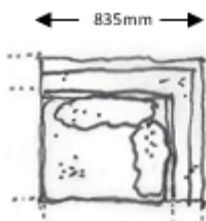

COLLAGE SOFA MODULE, CORNER LOW. INCL 2 BACK CUSHION

TO CONNECT 2 SIDES

HEIGHT	650MM
DEPTH	835MM
LENGTH	835MM
SEAT HEIGHT	400MM
SEAT DEPTH	650MM

UPHOLSTERY COM	10570	13220
LINARA	11100	13880
A	11530	14420
B	12620	15780
C	13760	17200
D	15020	18780
E	16280	20350
LEATHER	20320	25400

FABRIC 4,9M

STEEL LEGS IN BLACK OR WHITE
WOODEN LEGS IN ASH OR OAK

WEIGHT 25KG
VOLUME 0,85CBM

STEEL LEGS IN CHROME, EXTRA	290	370
WOOD LEGS STAINED ASH, EXTRA	340	430

EXTRA CUSHION 650X550MM
FOR SOFA AND EASYCHAIR

UPHOLSTERY COM	890	1120
LINARA	950	1190
A	1130	1420
B	1210	1520
C	1340	1680
D	1500	1880
E	1770	2220
LEATHER	2000	2500

FABRIC 0,75M