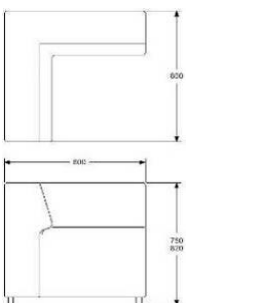

LOUNGE INNER CORNER FOR APPLYING TO SI

HEIGHT 750/820MM
DEPTH 800MM
WIDTH 800MM

FABRIC 2,8M
WEIGHT 36KG
VOLUME 0,61CBM

ADDITIONAL: 120MM LEGS FOR SEAT HEIGHT 450MM, TOTAL HEIGHT 820MM
ADDITIONAL GAP 20MM BETWEEN SEAT AND BACKREST,

UPHOLSTERY COM

5820 7280
A 7120 8900
B 7650 9570
C 8400 10500
D 9520 11900
E 10550 13190
F 12010 15020
LEATHER 12980 16230