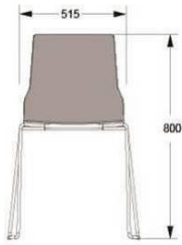

David design

PARKER

DESIGN LARS HOF SJÖ 2010
STACKABLE CHAIR FULL UPHOLSTERED.

BASE IN WHITE OR BLACK

	EXCL VAT	INCL VAT
UPHOLSTERY COM	2380	2980
A	2540	3180
B	2800	3500
C	3000	3750
D	3310	4140
E	3600	4500
F	4010	5020
LEATHER	3960	4950

BASE IN CHROME

HEIGHT	800MM
DEPTH	515MM
WIDTH	515MM
SEAT HEIGHT	450MM
FABRIC	0,90M
WEIGHT	7KG
VOLUME	0,32/4CBM

UPHOLSTERY COM	2550	3190
A	2800	3500
B	2960	3700
C	3160	3950
D	3480	4350
E	3770	4720
F	4170	5220
LEATHER	4140	5180
LINKING DEVICE	130	170
EXTRA UPHOLSTERED	150	190
OPTIONAL FELT GLIDERS/	30	40