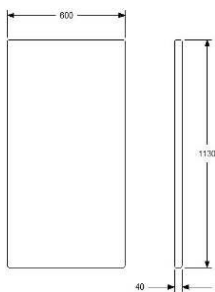

WALL 600

HEIGHT	1130MM (1350 MOUNTED AT SOFA)
DEPTH	40MM
WIDTH	600MM
FABRIC	1,4M NO PATTERN M.
WEIGHT	15KG
VOLUME	0,05CBM

	EXCL VAT	INCL VAT
UPHOLSTERY COM	2780	3480
A	3150	3940
B	3410	4270
C	3770	4720
D	4320	5400
E	4820	6030
F	5540	6930