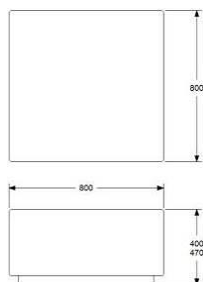

SEATING 800X800

HEIGHT 400MM
DEPTH 800MM
WIDTH 800MM

UPHOLSTERY COM	EXCL VAT	INCL VAT
A	5300	6630
B	6110	7640
C	6440	8050
D	6900	8630
E	7580	9480
F	8210	10270
LEATHER	9100	11380
	9430	11790

FABRIC 1,7M
WEIGHT 20KG
VOLUME 0,28CBM

ADDITIONAL 120MM SOCKET FOR SEAT HEIGHT 450MM
REMOVABLE FABRIC COVERS

520 650
610 770

ADDITIONAL 2 X CORD PLUG WITH COVER (EUROPE ONLY)

3210 4020