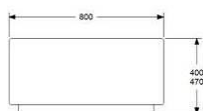

ADDITIONAL 2 X CORD PLUG WITH COVER (EUROPE ONLY)

3210 4020