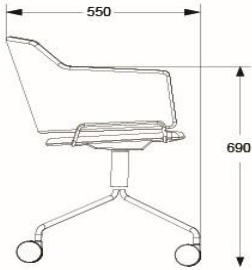

## SKIFT WHEEL SWIVELLING ARMCHAIR

DESIGN LARS HOF SJÖ 2013

ARMCHAIR FULL UPHOLSTERED. EXTRA UPHOLSTERED SEAT

BASE IN WHITE OR BLACK

BASE IN CHROME

HEIGHT	790MM
DEPTH	550MM
WIDTH	550MM
SEAT HEIGHT	450MM
ARMREST HEIGHT	690MM
FABRIC	1,25M