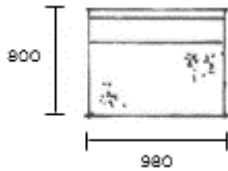

MIDDLE SECTION FULL POLSTERED

HEIGHT	700MM
DEPTH	800MM
WIDTH	980MM
SEAT HEIGHT	400MM
SEAT DEPTH	550MM
SEAT WIDTH	700MM

UPHOLSTERY COM	11580	14480
A	12640	15800
B	13330	16670
C	14220	17780
D	15600	19500
E	16890	21120
F	18660	23330