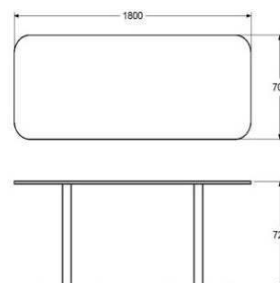

CONI 1800x700

WHITE LAMINATE

BLACK/GREY LAMINATE

BLACK NANOLAMINATE (BLACK MDF)

WHITE PIGMENTED ASH LAMINATE

HEIGHT	EXCL VAT	INCL VAT
720	10430	13040
720	10900	13630
720	12280	15350
720	11050	13820