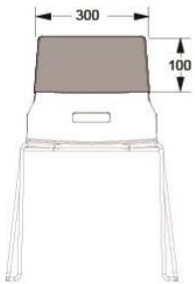

BASE IN CHROME

HEIGHT	800MM
DEPTH	515MM
WIDTH	515MM
SEAT HEIGHT	450MM
FABRIC	0,90M
WEIGHT	7KG
VOLUME	0,32/4CBM

UPHOLSTERY COM	2550	3190
A	2800	3500
B	2960	3700
C	3160	3950
D	3480	4350
E	3770	4720
F	4170	5220
LEATHER	4140	5180
LINKING DEVICE	130	170
EXTRA UPHOLSTERED	150	190
OPTIONAL FELT GLIDERS/	30	40

## STACKABLE CHAIR, SHELL IN WHITE LAMINATE

BASE IN WHITE OR BLACK  
BASE IN CHROME

HEIGHT	800MM
DEPTH	515MM
WIDTH	515MM
SEAT HEIGHT	450MM

	2170	2720
	2320	2900
LINKING DEVICE	130	170
OPTIONAL FELT GLIDERS/	30	40