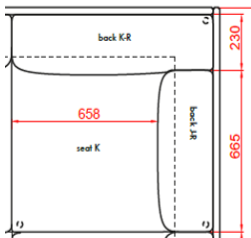

# David design

**GOLIATH SOFA SYSTEM**  
 DESIGN FLORENT COIRIER 2018  
 STEEL LEGS IN CHROME

**CORNER SECTION**  
 HEIGHT 700MM  
 DEPTH 935MM  
 LENGTH 935MM  
 SEAT HEIGHT 400MM  
 SEAT DEPTH 650MM

FABRIC M  
 WEIGHT KG  
 VOLUME CBM