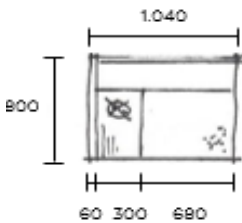

END EURTION LEFT OR RIGHT INCL TABLE
TABLETOP IN ASH OR BLACK STAINED ASH

HEIGHT 700MM
DEPTH 800MM
WIDTH 1040MM
SEAT HEIGHT 400MM
SEAT DEPTH 550MM
SEAT WIDTH 700MM
FABRIC 9M

	EXCL VAT	INCL VAT
UPHOLSTERY COM	14660	18330
A	16010	20020
B	16890	21120
C	18010	22520
D	19760	24700
E	21400	26750
F	23630	29540

OPTIONAL LAMP IN BLACK OR WHITE	1750	2190
OPTIONAL POWER SOCKET BLACK, WITH 1 USB + 1 230V	640	800
OPTIONAL PREMIUM POWER SOCKET MAT INOX, USB, HDMI, ETHERNET, 230V	3760	4700