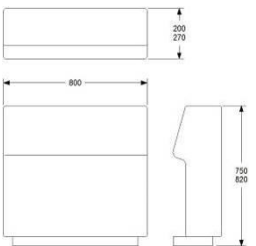

LOUNGE BACKREST 1200 FOR APPLYING TO S

HEIGHT 750/820MM
DEPTH 200/270MM
WIDTH 1200MM

FABRIC 2,5M
WEIGHT 37KG
VOLUME 0,25CBM

ADDITIONAL SEAT HEIGHT 450MM, TOTAL 820MM
ADDITIONAL GAP 20MM BETWEEN SEAT AND BACKREST

	EXCL VAT	INCL VAT
UPHOLSTERY COM	4740	5930
A	5930	7420
B	6420	8030
C	7020	8780
D	8100	10130
E	9020	11280
F	10330	12920
LEATHER	10730	13420
	530	670
	80	100