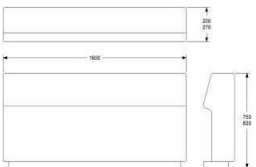

LOUNGE BACKREST 1600 FOR APPLYING TO S

HEIGHT 750/820MM
DEPTH 200/270MM
WIDTH 1600MM

FABRIC 3,3M
WEIGHT 47KG
VOLUME 0,30CBM

ADDITIONAL SEAT HEIGHT 450MM, TOTAL 820MM
ADDITIONAL GAP 20MM BETWEEN SEAT AND BACKREST

	EXCL VAT	INCL VAT
UPHOLSTERY COM	5660	7080
A	7240	9050
B	7880	9850
C	8760	10950
D	10080	12600
E	11320	14150
F	13040	16300
LEATHER	13510	16890
	650	820
	80	100