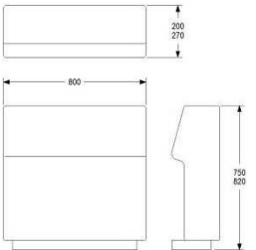

LOUNGE BACKREST 800 FOR APPLYING TO SI

HEIGHT 750/820MM
DEPTH 200/270MM
WIDTH 800MM

FABRIC 1,7M
WEIGHT 27KG
VOLUME 0,20CBM

ADDITIONAL SEAT HEIGHT 450MM, TOTAL 820MM
ADDITIONAL GAP 20MM BETWEEN SEAT AND BACKREST

	EXCL VAT	INCL VAT
UPHOLSTERY COM	3500	4380
A	4300	5380
B	4640	5800
C	5090	6370
D	5770	7220
E	6400	8000
F	7290	9120
LEATHER	7850	9820
	400	500
	60	80