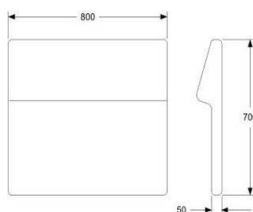

CAFÉ BACKREST 800 FOR APPLYING TO SEAT

HEIGHT	750/820MM INKL SO
DEPTH	50/130MM
WIDTH	800MM
FABRIC	1,1M
WEIGHT	24KG
VOLUME	0,18CBM

UPHOLSTERY COM	2670	3340
A	3180	3980
B	3400	4250
C	3680	4600
D	4120	5150
E	4530	5670
F	5100	6380
LEATHER	5390	6740

ADDITIONAL GAP 20MM BETWEEN SEAT AND BACKREST

60	80