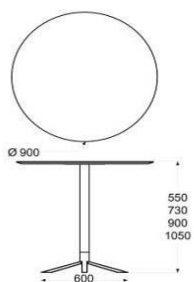

KOB PEDESTAL DIAM 900

WHITE LAMINATE
WHITE LAMINATE
WHITE LAMINATE
WHITE LAMINATE

BLACK/GREY LAMINATE
BLACK/GREY LAMINATE
BLACK/GREY LAMINATE
BLACK/GREY LAMINATE

BLACK NANOLAMINATE (BLACK MDF)
BLACK NANOLAMINATE (BLACK MDF)
BLACK NANOLAMINATE (BLACK MDF)
BLACK NANOLAMINATE (BLACK MDF)

WHITE PIGMENTED ASH LAMINATE
WHITE PIGMENTED ASH LAMINATE
WHITE PIGMENTED ASH LAMINATE
WHITE PIGMENTED ASH LAMINATE

HEIGHT	EXCL VAT	INCL VAT
520	6940	8680
720	7030	8790
900	7360	9200
1050	7640	9550
520	7230	9040
720	7300	9130
900	7640	9550
1050	7910	9890
520	8040	10050
720	8110	10140
900	8460	10580
1050	8730	10920
520	7320	9150
720	7390	9240
900	7730	9670
1050	8010	10020