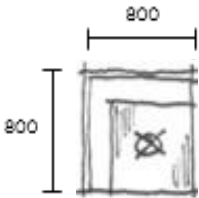

CORNER MODULE INCL TABLE TOP IN ASH
HEIGHT 700MM
DEPTH 800MM
WIDTH 800MM

	EXCL VAT	INCL VAT
UPHOLSTERY COM	13120	16400
A	14330	17920
B	15110	18890
C	16110	20140
D	17680	22100
E	19150	23940
F	21140	26430

OPTIONAL LAMP IN BLACK OR WHITE	1750	2190
OPTIONAL POWER SOCKET BLACK, WITH 1 USB + 1 230V	640	800
OPTIONAL PREMIUM POWER SOCKET MAT INOX, USB, HDMI, ETHERNET, 230V	15890	19870