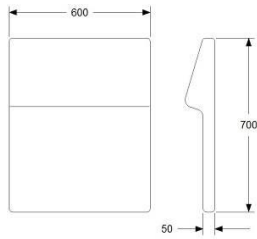

David design

CAFE BACKREST

ONE MODULAR SEATING SYSTEM

CAFÉ BACKREST 600 FOR APPLYING TO SEAT

HEIGHT	750/820MM INKL SO
DEPTH	50/130MM
WIDTH	600MM
FABRIC	0,8M
WEIGHT	19KG
VOLUME	0,16CBM

	EXCL VAT	INCL VAT
UPHOLSTERY COM	2670	3340
A	3040	3800
B	3190	3990
C	3400	4250
D	3730	4670
E	4020	5030
F	4440	5550
LEATHER	4970	6220

ADDITIONAL GAP 20MM BETWEEN SEAT AND BACKREST

60 80