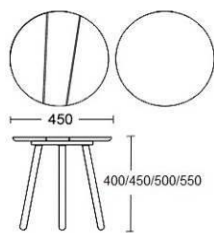

BRUSE ROUND

NATURAL OILED OAK, OAK LEGS

WHITE LAMINATE (FORMICA F1040, S0502-G50Y) OAK LEGS
LIGHT GREY LAMINATE (FORMICA F7927, S2500-N) OAK LEGS
DARK GREY LAMINATE (FORMICA F7928, S5000-N) OAK LEGS
GREEN LAMINATE (FORMICA F8820, S3040-650Y) OAK LEGS
BLACK LAMINATE (FORMICA F2253, S 900-N) OAK LEGS.
NANO LAMINATE BLACK (ARPA FENIX0720) OAK LEGS

3660 4580
3010 3770
3150 3940
3150 3940
3150 3940
3150 3940
3520 4400

HEIGHT 400/450/500/550MM
DIAMETER 450MM