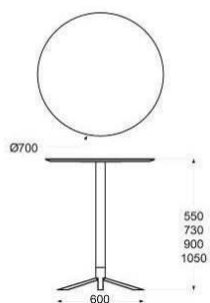

David design

KOB PEDESTAL DIAM 700

WHITE LAMINATE
WHITE LAMINATE
WHITE LAMINATE
WHITE LAMINATE

BLACK/GREY LAMINATE
BLACK/GREY LAMINATE
BLACK/GREY LAMINATE
BLACK/GREY LAMINATE

BLACK NANOLAMINATE (BLACK MDF)
BLACK NANOLAMINATE (BLACK MDF)
BLACK NANOLAMINATE (BLACK MDF)
BLACK NANOLAMINATE (BLACK MDF)
WHITE PIGMENTED ASH LAMINATE
WHITE PIGMENTED ASH LAMINATE
WHITE PIGMENTED ASH LAMINATE
WHITE PIGMENTED ASH LAMINATE

HEIGHT	EXCL VAT	INCL VAT
520	5600	7000
720	5670	7090
900	6010	7520
1050	6290	7870
520	5820	7280
720	5900	7380
900	6230	7790
1050	6510	8140
520	6260	7830
720	6330	7920
900	6670	8340
1050	6940	8680
520	5880	7350
720	5950	7440
900	6290	7870
1050	6560	8200