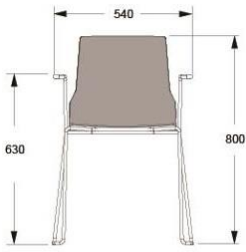

## STACKABLE CHAIR, SHELL IN WHITE LAMINATE

BASE IN WHITE OR BLACK  
BASE IN CHROME

HEIGHT	800MM
DEPTH	515MM
WIDTH	515MM
SEAT HEIGHT	450MM

	2170	2720
	2320	2900
LINKING DEVICE	130	170
OPTIONAL FELT GLIDERS/	30	40

## FOLDABLE TABLETOP

PLATE IN LAMINATE, WHITE OR BLACK

BASE IN BLACK, WHITE OR CHROME

WHITE	1210	1520
BLACK	1210	1520

# David design

**PARKER ARMCHAIR**  
DESIGN LARS HOF SJÖ 2011  
STACKABLE ARMCHAIR FULL UPHOLSTERED

BASE IN WHITE OR BLACK

BASE IN CHROME

HEIGHT	800MM
DEPTH	540MM
WIDTH	515MM
SEAT HEIGHT	450MM
FABRIC	0,90M