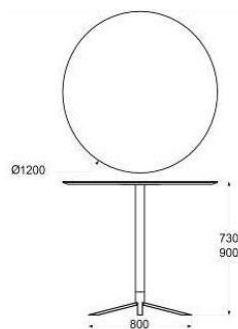

David design

	HEIGHT	EXCL VAT	INCL VAT
KOB PEDESTAL DIAM 1200			
WHITE LAMINATE	520	7750	9690
WHITE LAMINATE	720	7820	9780
WHITE LAMINATE	900	8160	10200
BLACK/GREY LAMINATE	520	8080	10100
BLACK/GREY LAMINATE	720	8160	10200
BLACK/GREY LAMINATE	900	8490	10620
BLACK NANOLAMINATE (BLACK MDF)	520	9540	11930
BLACK NANOLAMINATE (BLACK MDF)	720	9610	12020
BLACK NANOLAMINATE (BLACK MDF)	900	9950	12440
WHITE PIGMENTED ASH LAMINATE	520	8280	10350
WHITE PIGMENTED ASH LAMINATE	720	8360	10450
WHITE PIGMENTED ASH LAMINATE	900	8690	10870