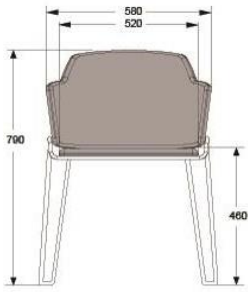

David design

SKIFT PLUS ARMCHAIR
DESIGN LARS HOF SJÖ 2012
ARMCHAIR FULL UPHOLSTERED. EXTRA UPHOLSTERED SEAT
BASE IN WHITE OR BLACK