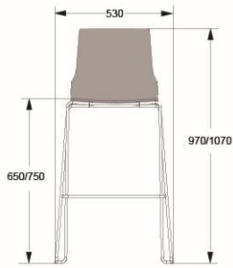

David design

BARKER HI STOOL

DESIGN LARS HOF SJÖ 2012
STACKABLE STOOL. FULL UPHOLSTERED.
BASE IN WHITE OR BLACK

BASE IN CHROME

HEIGHT 805 OR 905MM
DEPTH 510MM
WIDTH 530MM
SEAT HEIGHT 650 OR 750MM
FABRIC 0,6M

	EXCL VAT	INCL VAT
UPHOLSTERY COM	2630	3290
A	2930	3670
B	3090	3870
C	3320	4150
D	3670	4590
E	4010	5020
F	4450	5570
LEATHER	4430	5540

UPHOLSTERY COM	2980	3730
A	3260	4080
B	3440	4300
C	3670	4590
D	4030	5040
E	4360	5450
F	4820	6030
LEATHER	4790	5990

EXTRA UPHOLSTERED	150	190
OPTIONAL FELT GLIDERS/ 4 PACK	30	40

BARKER STACKABLE STOOL, SHELL IN WHITE LAMINATE

BASE IN WHITE OR BLACK
BASE IN CHROME

HEIGHT 805 OR 905 MM
DEPTH 550MM
WIDTH 530MM
SEAT HEIGHT 650 OR 750MM

BASE IN WHITE OR BLACK	2180	2730
BASE IN CHROME	2530	3170