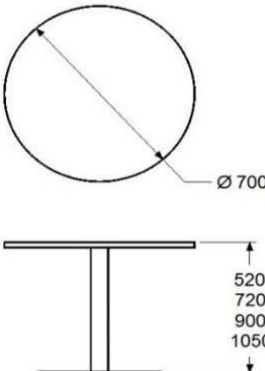

CONI DIAM 700

- WHITE LAMINATE
- WHITE LAMINATE
- WHITE LAMINATE
- WHITE LAMINATE

- BLACK/GREY LAMINATE
- BLACK/GREY LAMINATE
- BLACK/GREY LAMINATE
- BLACK/GREY LAMINATE

- BLACK NANOLAMINATE (BLACK MDF)
- BLACK NANOLAMINATE (BLACK MDF)
- BLACK NANOLAMINATE (BLACK MDF)
- BLACK NANOLAMINATE (BLACK MDF)

- WHITE PIGMENTED ASH LAMINATE
- WHITE PIGMENTED ASH LAMINATE
- WHITE PIGMENTED ASH LAMINATE
- WHITE PIGMENTED ASH LAMINATE

HEIGHT		
520	5400	6750
720	5450	6820
900	5540	6930
1050	5640	7050
520	5620	7030
720	5680	7100
900	5760	7200
1050	5860	7330
520	6060	7580
720	6120	7650
900	6220	7780
1050	6300	7880
520	5680	7100
720	5730	7170
900	5820	7280
1050	5910	7390