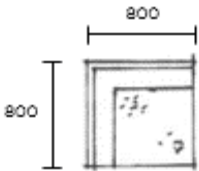

CORNER MODULE INCL 2 CUSHIONS
HEIGHT 700MM
DEPTH 800MM
WIDTH 800MM
SEAT HEIGHT 400MM
SEAT DEPTH 550MM
SEAT WIDTH 680MM

	EXCL VAT	INCL VAT
UPHOLSTERY COM	12350	15440
A	13480	16850
B	14220	17780
C	15160	18950
D	16640	20800
E	18020	22530
F	19900	24880