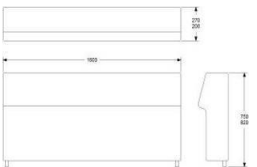

LOUNGE BACKREST 1600 FOR APPLYING TO S

HEIGHT 750/820MM
DEPTH 200/270MM
WIDTH 1600MM

FABRIC 3,3M
WEIGHT 47KG
VOLUME 0,30CBM

ADDITIONAL: 120MM LEGS FOR SEAT HEIGHT 450MM, TOTAL 820MM
ADDITIONAL GAP 20MM BETWEEN SEAT AND BACKREST

UPHOLSTERY COM

5160 6450
A 6700 8380
B 7340 9180
C 8220 10280
D 9530 11920
E 10760 13450
F 12470 15590
LEATHER 12880 16100