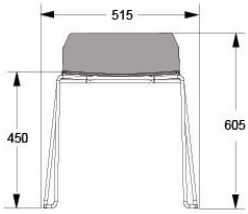

David design

PARKER STOOL

DESIGN LARS HOF SJÖ 2012
STACKABLE STOOL FULL POLSTERED.
BASE IN WHITE OR BLACK

BASE IN CHROME

HEIGHT 605MM
DEPTH 495MM
WIDTH 515MM
SEAT HEIGHT 450MM
FABRIC 0,60M

	EXCL VAT	INCL VAT
UPHOLSTERY COM	2410	3020
A	2570	3220
B	2640	3300
C	2850	3570
D	3080	3850
E	3290	4120
F	3600	4500
LEATHER	3710	4640

	EXCL VAT	INCL VAT
UPHOLSTERY COM	2610	3270
A	2770	3470
B	2850	3570
C	3040	3800
D	3280	4100
E	3500	4380
F	3800	4750
LEATHER	3920	4900

EXTRA UPHOLSTERED	150	190
OPTIONAL FELT GLIDERS/ 4 PAC	30	40

BARKER STACKABLE STOOL, SHELL IN WHITE LAMINATE

BASE IN WHITE OR BLACK
BASE IN CHROME
HEIGHT 605MM
DEPTH 495MM
WIDTH 515MM
SEAT HEIGHT 450MM

	2190	2740
	2380	2980