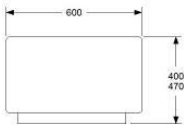

SEATING 800

HEIGHT 400MM
DEPTH 600MM
WIDTH 800MM

UPHOLSTERY COM	EXCL VAT	INCL VAT
A	4090	5120
B	4790	5990
C	5090	6370
D	5490	6870
E	6100	7630
F	6650	8320
LEATHER	7430	9290
	7920	9900

FABRIC 1,5M
WEIGHT 18KG
VOLUME 0,24CBM

ADDITIONAL 120MM LEGS FOR SEAT HEIGHT 450MM
REMOVABLE FABRIC COVERS

490 620
580 730