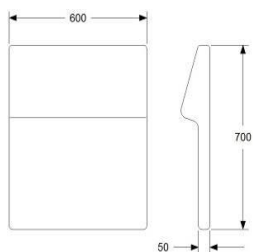

David design

CAFE BACKREST

ONE MODULAR SEATING SYSTEM

CAFÉ BACKREST 600 FOR APPLYING TO SEAT

HEIGHT	750/820MM INKL SO
DEPTH	50/130MM
WIDTH	600MM
FABRIC	0,8M
WEIGHT	19KG
VOLUME	0,16CBM

	EXCL VAT	INCL VAT
UPHOLSTERY COM	2670	3340
A	3040	3800
B	3190	3990
C	3400	4250
D	3730	4670
E	4020	5030
F	4440	5550
LEATHER	4970	6220

ADDITIONAL GAP 20MM BETWEEN SEAT AND BACKREST

60	80