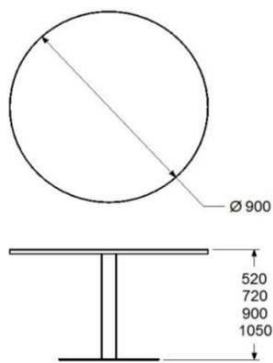

David design

CONI DIAM 900

WHITE LAMINATE
WHITE LAMINATE
WHITE LAMINATE
WHITE LAMINATE

BLACK/GREY LAMINATE
BLACK/GREY LAMINATE
BLACK/GREY LAMINATE
BLACK/GREY LAMINATE

BLACK NANOLAMINATE (BLACK MDF)
BLACK NANOLAMINATE (BLACK MDF)
BLACK NANOLAMINATE (BLACK MDF)
BLACK NANOLAMINATE (BLACK MDF)

WHITE PIGMENTED ASH LAMINATE
WHITE PIGMENTED ASH LAMINATE
WHITE PIGMENTED ASH LAMINATE
WHITE PIGMENTED ASH LAMINATE

HEIGHT	EXCL VAT	INCL VAT
520	6370	7970
720	6430	8040
900	6530	8170
1050	6610	8270
520	6650	8320
720	6700	8380
900	6800	8500
1050	6880	8600
520	7450	9320
720	7520	9400
900	7600	9500
1050	7700	9630
520	6740	8430
720	6800	8500
900	6880	8600
1050	6980	8730