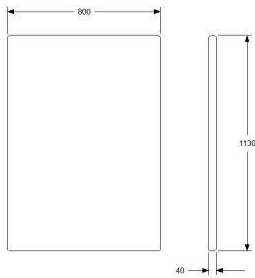

David design

ONE AIR MODULAR SEATING SYSTEM. WALL FOR APPLYING TO BACKREST

DESIGN LARS HOF SJÖ 2011-2013

WALL IS MADE TO BE APPLIED TO BACKREST

WALL 800

HEIGHT	1130MM (1350 MOUNTED AT SOFA)
DEPTH	40MM
WIDTH	800MM
FABRIC	1,8M NO PATTERN M.
WEIGHT	20KG
VOLUME	0,07CBM

	EXCL VAT	INCL VAT
UPHOLSTERY COM	2900	3630
A	3440	4300
B	3780	4730
C	4250	5320
D	4950	6190
E	5610	7020
F	6530	8170