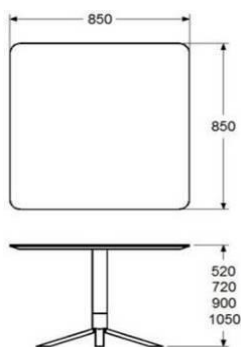

KOB PEDESTAL 850X850MM

WHITE LAMINATE
WHITE LAMINATE
WHITE LAMINATE
WHITE LAMINATE

BLACK/GREY LAMINATE
BLACK/GREY LAMINATE
BLACK/GREY LAMINATE
BLACK/GREY LAMINATE

BLACK NANOLAMINATE (BLACK MDF)
BLACK NANOLAMINATE (BLACK MDF)
BLACK NANOLAMINATE (BLACK MDF)
BLACK NANOLAMINATE (BLACK MDF)

WHITE PIGMENTED ASH LAMINATE
WHITE PIGMENTED ASH LAMINATE
WHITE PIGMENTED ASH LAMINATE
WHITE PIGMENTED ASH LAMINATE

HEIGHT	EXCL VAT	INCL VAT
520	6710	8390
720	6780	8480
900	7120	8900
1050	7390	9240
520	7000	8750
720	7060	8830
900	7390	9240
1050	7670	9590
520	7800	9750
720	7880	9850
900	8210	10270
1050	8490	10620
520	7080	8850
720	7150	8940
900	7490	9370
1050	7760	9700