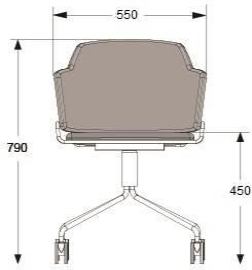

## SKIFT WHEEL SWIVELLING ARMCHAIR

DESIGN LARS HOF SJÖ 2013

ARMCHAIR FULL UPHOLSTERED. EXTRA UPHOLSTERED SEAT

BASE IN WHITE OR BLACK

BASE IN CHROME

HEIGHT	790MM
DEPTH	550MM
WIDTH	550MM
SEAT HEIGHT	450MM
ARMREST HEIGHT	690MM
FABRIC	1,25M