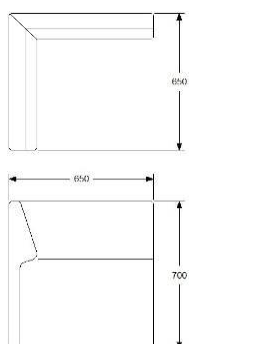

CAFÉ INNER CORNER FOR APPLYING TO SEAT

HEIGHT	750/820MM INKL SO
DEPTH	650MM
WIDTH	650MM
FABRIC	1,6M
WEIGHT	28KG
VOLUME	0,55CBM

UPHOLSTERY COM	4710	5890
A	5430	6790
B	5740	7180
C	6170	7720
D	6810	8520
E	7410	9270
F	8240	10300
LEATHER	9710	12140

ADDITIONAL GAP 20MM BETWEEN SEAT AND BACKREST,
NOTE BACKREST 670X670

290	370