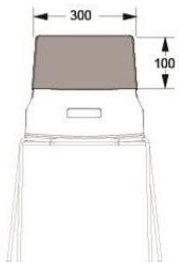

TOP COVER, UPHOLSTERED
HEIGHT 100MM
WIDTH 300MM
FABRIC 0,30M

UPHOLSTERY COM	450	570
A	560	700
B	620	780
C	700	880
D	810	1020
E	920	1150
F	1080	1350
LEATHER	940	1180