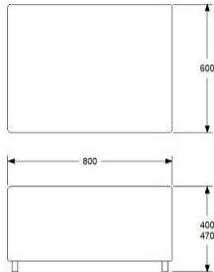

SEATING 800

HEIGHT 400MM
DEPTH 600MM
WIDTH 800MM

FABRIC 1,5M
WEIGHT 18KG
VOLUME 0,24CBM

ADDITIONAL: 120MM LEGS FOR SEAT HEIGHT 450MM
REMOVABLE FABRIC COVERS

	EXCL VAT	INCL VAT
UPHOLSTERY COM	3960	4950
A	4650	5820
B	4950	6190
C	5340	6680
D	5940	7430
E	6490	8120
F	7280	9100
LEATHER	7740	9680
EXTRA	120	150
EXTRA	580	730