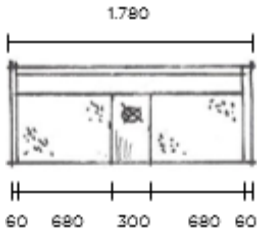

ONLINE 2 SEAT SOFA INCL 2 BACK CUSHION

TABLETOP IN ASH OR BLACK STAINED ASH
DESIGN CLAESSION KOIVISTO RUNE 2020

HEIGHT	700MM
DEPTH	800MM
WIDTH	1780MM
SEAT HEIGHT	400MM
SEAT DEPTH	550MM
SEAT WIDTH	700MM

	EXCL VAT	INCL VAT
UPHOLSTERY COM	24690	30870
A	26960	33700
B	28440	35550
C	30320	37900
D	33280	41600
E	36040	45050
F	39800	49750

STEEL FRAME AVAILABLE IN BLACK OR WHITE

OPTIONAL LAMP IN BLACK OR WHITE	1750	2190
OPTIONAL POWER SOCKET BLACK, WITH 1 USB + 1 230V	640	800
OPTIONAL PREMIUM POWER SOCKET MAT INOX, USB, HDMI, ETHERNET, 230V	3760	4700

ONLINE 2-SEATER SOFA INCL 2 BACK CUSHION AND TABLETOP IN GRANIT VIA LATTEA

HEIGHT	700MM
DEPTH	800MM
WIDTH	1780MM
SEAT HEIGHT	400MM
SEAT DEPTH	550MM
SEAT WIDTH	700MM

	EXCL VAT	INCL VAT
UPHOLSTERY COM	29560	36950
A	32570	40720
B	34050	42570
C	35920	44900
D	38890	48620
E	41660	52080
F	45410	56770

STEEL LEGS AVAILABLE IN BLACK OR WHITE

OPTIONAL LAMP IN BLACK OR WHITE	1750	2190
OPTIONAL POWER SOCKET BLACK, WITH 1 USB + 1 230V	640	800
OPTIONAL PREMIUM POWER SOCKET MAT INOX, USB, HDMI, ETHERNET, 230V	3760	4700

WEIGHT	50KG
VOLUME	0,85CBM
FABRIC	4,5M