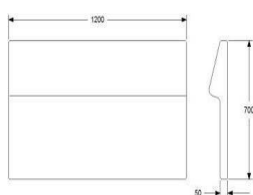

CAFÉ BACKREST 1200 FOR APPLYING TO SEA

HEIGHT	750/820MM INKL SO
DEPTH	50/130MM
WIDTH	1200MM
FABRIC	1,4M
WEIGHT	27KG
VOLUME	0,22CBM

UPHOLSTERY COM	3330	4170
A	3980	4980
B	4250	5320
C	4620	5780
D	5190	6490
E	5710	7140
F	6430	8040
LEATHER	6750	8440

ADDITIONAL GAP 20MM BETWEEN SEAT AND BACKREST

80	100