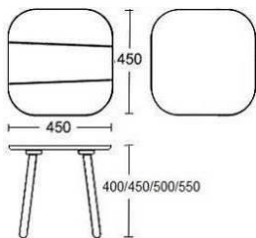

BRUSE SQUARE

NATURAL OILED OAK, OAK LEGS

WHITE LAMINATE (FORMICA F1040, S0502-G50Y) OAK LEGS
LIGHT GREY LAMINATE (FORMICA F7927, S2500-N) OAK LEGS
DARK GREY LAMINATE (FORMICA F7928, S5000-N) OAK LEGS
GREEN LAMINATE (FORMICA F8820, S3040-650Y) OAK LEGS
BLACK LAMINATE (FORMICA F2253, S 900-N) OAK LEGS.
NANO LAMINATE BLACK (ARPA FENIX0720) OAK LEGS

EXCL VAT INCL VAT

3810 4770
3160 3950
3300 4130
3300 4130
3300 4130
3300 4130
3680 4600

HEIGHT 400/450/500/550MM
LENGTH 450MM
WIDTH 450MM