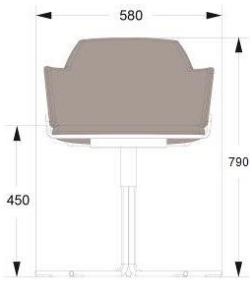

## STACKABLE CHAIR, SHELL IN WHITE LAMINATE

BASE IN WHITE OR BLACK  
BASE IN CHROME

HEIGHT	800MM
DEPTH	515MM
WIDTH	515MM
SEAT HEIGHT	450MM

	2170	2720
	2320	2900
LINKING DEVICE	130	170
OPTIONAL FELT GLIDERS/	30	40

## SKIFT PLUS SWIVELLING ARMCHAIR

DESIGN LARS HOF SJÖ 2011

ARMCHAIR FULL UPHOLSTERED. EXTRA UPHOLSTERED SEAT

BASE IN WHITE OR BLACK

BASE IN CHROME

HEIGHT	790MM
DEPTH	585MM
WIDTH	580MM
SEAT HEIGHT	450MM
ARMREST HEIGHT	690MM
FABRIC	1,6M