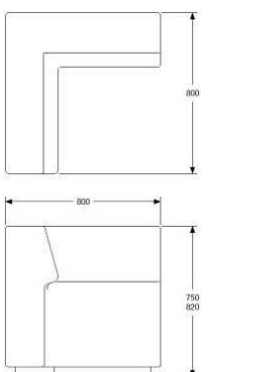

LOUNGE BACKREST INNER CORNER FOR APPI

HEIGHT 750/820MM
DEPTH 800MM
WIDTH 800MM

FABRIC 3,0M
WEIGHT 36KG
VOLUME 0,61CBM

ADDITIONAL SEAT HEIGHT 450MM, TOTAL 820MM
ADDITIONAL GAP 20MM BETWEEN SEAT AND BACKREST,

	EXCL VAT	INCL VAT
UPHOLSTERY COM	6040	7550
A	7380	9230
B	7910	9890
C	8670	10840
D	9800	12250
E	10830	13540
F	12280	15350
LEATHER	13560	16950
	580	730
	290	370