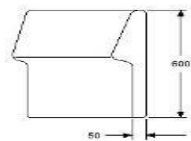

CAFÉ BACKREST OUTER FOR APPLYING TO SI
HEIGHT 820MM INCL LEG
DEPTH 50/130MM
RADIUS 1410MM
FABRIC 1,5M
WEIGHT KG
VOLUME CBM

	EXCL VAT	INCL VAT
UPHOLSTERY COM	4280	5350
A	4910	6140
B	5220	6530
C	5540	6930
D	5910	7390
E	6270	7840
F	6990	8740