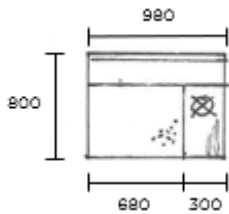

## David design

MIDDLE SECTION INCL TABLE  
TABLETOP IN ASH OR BLACK STAINED ASH

HEIGHT	700MM
DEPTH	800MM
WIDTH	980MM
SEAT HEIGHT	400MM
SEAT DEPTH	550MM
SEAT WIDTH	700MM

	EXCL VAT	INCL VAT
UPHOLSTERY COM	14050	17570
A	15340	19180
B	16180	20230
C	17250	21570
D	18930	23670
E	20500	25630
F	22640	28300