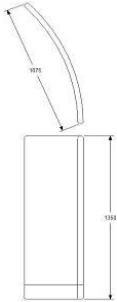

David design

ONE MODULAR SEATING SYSTEM. WALL FOR APPLYING TO AIR WALL BACKREST

DESIGN LARS HOF SJÖ 2018

WALL IS MADE TO BE APPLIED TO BACKREST

ONE AIR WALL

HEIGHT	1150MM (1350 MOUN*
DEPTH	40MM
RADIUS	1410/1370MM
FABRIC	2,5M NO PATTERN M
WEIGHT	15KG
VOLUME	0,05CBM

	EXCL VAT	INCL VAT
UPHOLSTERY COM	4110	5140
A	5170	6470
B	5670	7090
C	6220	7780
D	6820	8530
E	7420	9280
F	8630	10790