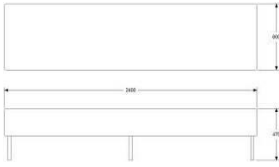

David design

ONE AIR MODULAR SEATING SYSTEM

SEATING 2400	
HEIGHT	450MM
DEPTH	600MM
WIDTH	2400MM
FABRIC	3,1M
WEIGHT	50KG
VOLUME	0,73CBM

UPHOLSTERY COM	9710	12140
A	11090	13870
B	11650	14570
C	12450	15570
D	13630	17040
E	14730	18420
F	16250	20320
LEATHER	16860	21080

REMOVABLE FABRIC COVERS	860	1080