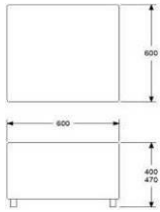

David design

SEATS WITH LEGS

ONE LEG MODULAR SEATING SYSTEM

FLAME RETARD CMHR FOAM, PIRELLI STRIPES IN WOODEN FRAME. BLACK LACQUERED LEGS
BLACK LACQUERED LEGS IN STEEL (WOODEN LEGS ON REQUEST)

SEATING 600

HEIGHT 400MM
DEPTH 600MM
WIDTH 600MM

FABRIC 1,3M
WEIGHT 15KG
VOLUME 0,20CBM

ADDITIONAL: 120MM LEGS FOR SEAT HEIGHT 450MM
REMOVABLE FABRIC COVERS

	EXCL VAT	INCL VAT
UPHOLSTERY COM	3090	3870
A	3690	4620
B	3940	4930
C	4290	5370
D	4810	6020
E	5290	6620
F	5960	7450
LEATHER	6320	7900
EXTRA	120	150
EXTRA	560	700