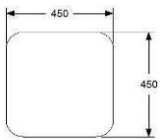

PLATE IN WHITE LAMINATE (FORMICA F1040, S0502-G50Y), GREY LAMINATE (FORMICA F7927, S2500-N), BLACK LAMINATE (FORMICA F2253, S 900-N), NANO LAMINATE BLACK (ARPA FENIX0720) OR WHITE PIGMENTED ASH LAMINATE (KAINDL). BASE IN BLACK