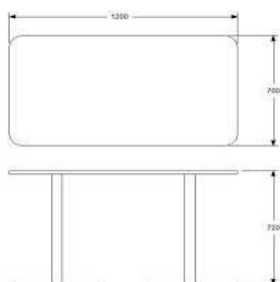

CONI 1200x700

WHITE LAMINATE

BLACK/GREY LAMINATE

BLACK NANOLAMINATE (BLACK MDF)

WHITE PIGMENTED ASH LAMINATE

HEIGHT	EXCL VAT	INCL VAT
720	9090	11370
720	9290	11620
720	10500	13130
720	9970	12470