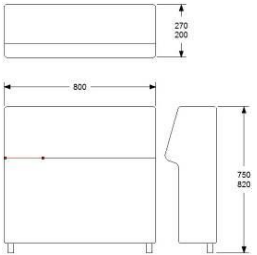

LOUNGE BACKREST 800 FOR APPLYING TO SI

HEIGHT 750/820MM
DEPTH 200/270MM
WIDTH 800MM

FABRIC 1,7M
WEIGHT 27KG
VOLUME 0,20CBM

ADDITIONAL: 120MM LEGS FOR SEAT HEIGHT 450MM, TOTAL 820MM
ADDITIONAL GAP 20MM BETWEEN SEAT AND BACKREST

UPHOLSTERY COM

3240 4050
A 4030 5040
B 4360 5450
C 4820 6030
D 5490 6870
E 6130 7670
F 7010 8770
LEATHER 7460 9330