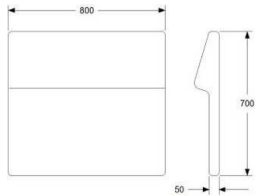

CAFÉ BACKREST 800 FOR APPLYING TO SEAT

HEIGHT	750/820MM INKL SO
DEPTH	50/130MM
WIDTH	800MM
FABRIC	1,1M
WEIGHT	24KG
VOLUME	0,18CBM

UPHOLSTERY COM	2670	3340
A	3180	3980
B	3400	4250
C	3680	4600
D	4120	5150
E	4530	5670
F	5100	6380
LEATHER	5390	6740

ADDITIONAL GAP 20MM BETWEEN SEAT AND BACKREST

60 80