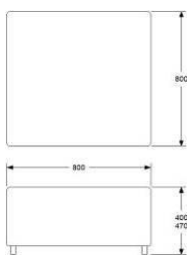

SEATING 800X800

HEIGHT 400MM
DEPTH 800MM
WIDTH 800MM

FABRIC 1,7M
WEIGHT 20KG
VOLUME 0,28CBM

ADDITIONAL 120MM LEGS FOR SEAT HEIGHT 450MM
REMOVABLE FABRIC COVERS

	EXCL VAT	INCL VAT
UPHOLSTERY COM	5810	7270
A	6580	8230
B	6910	8640
C	7370	9220
D	8050	10070
E	8680	10850
F	9560	11950
LEATHER	9890	12370
EXTRA	120	150
EXTRA	610	770

ADDITIONAL 2 X CORD PLUG WITH COVER (EUROPE ONLY)

3210 4020