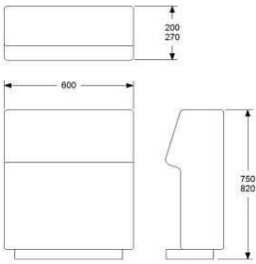

David design

LOUNGE BACKREST WITH SOCKET

ONE SOCKET MODULAR SEATING SYSTEM

LOUNGE BACKREST 600 FOR APPLYING TO SI

HEIGHT 750/820MM
DEPTH 200/270MM
WIDTH 600MM

FABRIC 1,3M
WEIGHT 22KG
VOLUME 0,18CBM

ADDITIONAL SEAT HEIGHT 450MM, TOTAL 820MM
ADDITIONAL GAP 20MM BETWEEN SEAT AND BACKREST

	EXCL VAT	INCL VAT
UPHOLSTERY COM	2970	3720
A	3600	4500
B	3850	4820
C	4190	5240
D	4720	5900
E	5200	6500
F	5870	7340
LEATHER	6170	7720
	360	450
	60	80