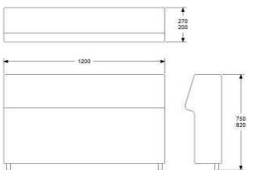

LOUNGE BACKREST 1200 FOR APPLYING TO S

HEIGHT 750/820MM
DEPTH 200/270MM
WIDTH 1200MM

FABRIC 2,5M
WEIGHT 37KG
VOLUME 0,25CBM

ADDITIONAL: 120MM LEGS FOR SEAT HEIGHT 450MM, TOTAL 820MM
ADDITIONAL GAP 20MM BETWEEN SEAT AND BACKREST

UPHOLSTERY COM

4410 5520
A 5590 6990
B 6060 7580
C 6740 8430
D 7730 9670
E 8660 10830
F 9950 12440
LEATHER 10360 12950