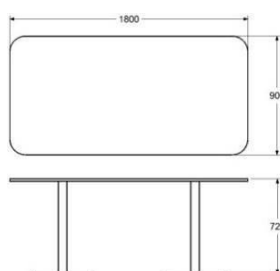

CONI 1800x900

WHITE LAMINATE

BLACK/GREY LAMINATE

BLACK NANOLAMINATE (BLACK MDF)

WHITE PIGMENTED ASH LAMINATE

HEIGHT	EXCL VAT	INCL VAT
720	10720	13400
720	11200	14000
720	13070	16340
720	11350	14190