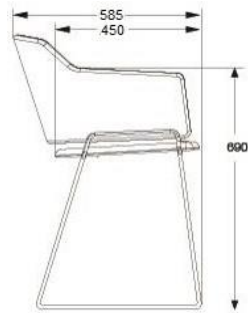

# David design

**SKIFT PLUS ARMCHAIR**  
 DESIGN LARS HOF SJÖ 2012  
 ARMCHAIR FULL UPHOLSTERED. EXTRA UPHOLSTERED SEAT  
 BASE IN WHITE OR BLACK

BASE IN CHROME

HEIGHT	790MM
DEPTH	585MM
WIDTH	580MM
SEAT HEIGHT	450MM
ARMREST HEIGHT	690MM
FABRIC	1,6M