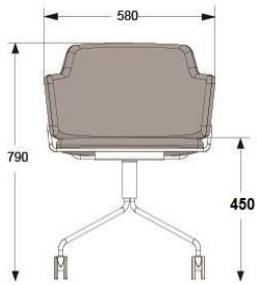

## SKIFT PLUS WHEEL SWIVELLING ARMCHAIR

DESIGN LARS HOF SJÖ 2013

ARMCHAIR FULL UPHOLSTERED. EXTRA UPHOLSTERED SEAT

BASE IN WHITE OR BLACK

BASE IN CHROME

HEIGHT	790MM
DEPTH	585MM
WIDTH	580MM
SEAT HEIGHT	450MM
ARMREST HEIGHT	690MM
FABRIC	1,6M