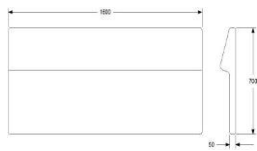

CAFÉ BACKREST 1600 FOR APPLYING TO SEA

HEIGHT	750/820MM INKL SO
DEPTH	50/130MM
WIDTH	1600MM
FABRIC	1,8M
WEIGHT	30KG
VOLUME	0,18CBM

UPHOLSTERY COM	4290	5370
A	5120	6400
B	5470	6840
C	5950	7440
D	6670	8340
E	7340	9180
F	8270	10340
LEATHER	8620	10780

ADDITIONAL GAP 20MM BETWEEN SEAT AND BACKREST

80 100