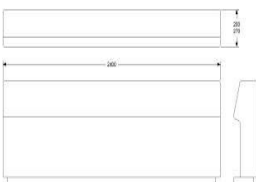

LOUNGE BACKREST 2400 FOR APPLYING TO :

HEIGHT 750/820MM
DEPTH 200/270MM
WIDTH 2400MM

FABRIC 4,9M
WEIGHT 62KG
VOLUME 0,74CBM

ADDITIONAL SEAT HEIGHT 450MM, TOTAL 820MM
ADDITIONAL GAP 20MM BETWEEN SEAT AND BACKREST

	EXCL VAT	INCL VAT
UPHOLSTERY COM	7580	9480
A	9920	12400
B	10870	13590
C	12170	15220
D	14140	17680
E	15970	19970
F	18520	23150
LEATHER	18800	23500
	720	900
	100	130