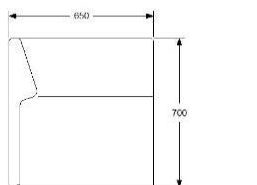

David design

CAFE BACKREST

ONE MODULAR SEATING SYSTEM

CAFÉ BACKREST 600 FOR APPLYING TO SEAT

HEIGHT	750/820MM INKL SO
DEPTH	50/130MM
WIDTH	600MM
FABRIC	0,8M
WEIGHT	19KG
VOLUME	0,16CBM

	EXCL VAT	INCL VAT
UPHOLSTERY COM	2670	3340
A	3040	3800
B	3190	3990
C	3400	4250
D	3730	4670
E	4020	5030
F	4440	5550
LEATHER	4970	6220

ADDITIONAL GAP 20MM BETWEEN SEAT AND BACKREST

60 80

CAFÉ BACKREST 800 FOR APPLYING TO SEAT

HEIGHT	750/820MM INKL SO
DEPTH	50/130MM
WIDTH	800MM
FABRIC	1,1M
WEIGHT	24KG
VOLUME	0,18CBM

UPHOLSTERY COM	2670	3340
A	3180	3980
B	3400	4250
C	3680	4600
D	4120	5150
E	4530	5670
F	5100	6380
LEATHER	5390	6740

ADDITIONAL GAP 20MM BETWEEN SEAT AND BACKREST

60 80

CAFÉ BACKREST 1200 FOR APPLYING TO SEA

HEIGHT	750/820MM INKL SO
DEPTH	50/130MM
WIDTH	1200MM
FABRIC	1,4M
WEIGHT	27KG
VOLUME	0,22CBM

UPHOLSTERY COM	3330	4170
A	3980	4980
B	4250	5320
C	4620	5780
D	5190	6490
E	5710	7140
F	6430	8040
LEATHER	6750	8440

9ADDITIONAL GAP 20MM BETWEEN SEAT AND BACKREST

80 100

CAFÉ BACKREST 1600 FOR APPLYING TO SEA

HEIGHT	750/820MM INKL SO
DEPTH	50/130MM
WIDTH	1600MM
FABRIC	1,8M
WEIGHT	30KG
VOLUME	0,18CBM

UPHOLSTERY COM	4290	5370
A	5120	6400
B	5470	6840
C	5950	7440
D	6670	8340
E	7340	9180
F	8270	10340
LEATHER	8620	10780

ADDITIONAL GAP 20MM BETWEEN SEAT AND BACKREST

80 100

CAFÉ BACKREST 2400 FOR APPLYING TO SEA

HEIGHT	750/820MM INKL SO
DEPTH	50/130MM
WIDTH	2400MM
FABRIC	2,7M
WEIGHT	37KG
VOLUME	0,7CBM

UPHOLSTERY COM	5940	7430
A	7190	8990
B	7710	9640
C	8430	10540
D	9510	11890
E	10510	13140
F	11920	14900
LEATHER	12340	15430

ADDITIONAL GAP 20MM BETWEEN SEAT AND BACKREST

100 130

CAFÉ INNER CORNER FOR APPLYING TO SEAT

HEIGHT	750/820MM INKL SO
DEPTH	650MM
WIDTH	650MM
FABRIC	1,6M
WEIGHT	28KG
VOLUME	0,55CBM

UPHOLSTERY COM	4710	5890
A	5430	6790
B	5740	7180
C	6170	7720
D	6810	8520
E	7410	9270
F	8240	10300
LEATHER	9710	12140