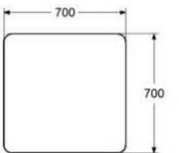

KOB PEDESTAL 700X700MM

WHITE LAMINATE
WHITE LAMINATE
WHITE LAMINATE
WHITE LAMINATE

HEIGHT	EXCL VAT	INCL VAT
520	5600	7000
720	5670	7090
900	6010	7520
1050	6290	7870

BLACK/GREY LAMINATE
BLACK/GREY LAMINATE
BLACK/GREY LAMINATE
BLACK/GREY LAMINATE

520	5820	7280
720	5900	7380
900	6230	7790
1050	6510	8140

BLACK NANOLAMINATE (BLACK MDF)
BLACK NANOLAMINATE (BLACK MDF)
BLACK NANOLAMINATE (BLACK MDF)
BLACK NANOLAMINATE (BLACK MDF)

520	6260	7830
720	6330	7920
900	6670	8340
1050	6940	8680

WHITE PIGMENTED ASH LAMINATE
WHITE PIGMENTED ASH LAMINATE
WHITE PIGMENTED ASH LAMINATE
WHITE PIGMENTED ASH LAMINATE

520	5880	7350
720	5950	7440
900	6290	7870
1050	6560	8200