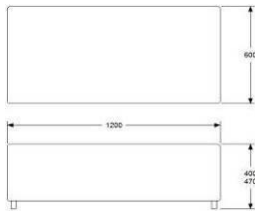

SEATING 1200

HEIGHT 400MM
DEPTH 600MM
WIDTH 1200MM

FABRIC 1,9M
WEIGHT 28KG
VOLUME 0,40CBM

ADDITIONAL: 120MM LEGS FOR SEAT HEIGHT 450MM
REMOVABLE FABRIC COVERS

	EXCL VAT	INCL VAT
UPHOLSTERY COM	5960	7450
A	6870	8590
B	7230	9040
C	7730	9670
D	8490	10620
E	9200	11500
F	10180	12730
LEATHER	10570	13220
EXTRA	120	150
EXTRA	680	850