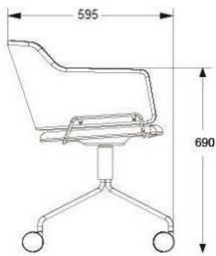

## SKIFT PLUS WHEEL SWIVELLING ARMCHAIR

DESIGN LARS HOF SJÖ 2013

ARMCHAIR FULL UPHOLSTERED. EXTRA UPHOLSTERED SEAT

BASE IN WHITE OR BLACK

BASE IN CHROME

HEIGHT	790MM
DEPTH	585MM
WIDTH	580MM
SEAT HEIGHT	450MM
ARMREST HEIGHT	690MM
FABRIC	1,6M