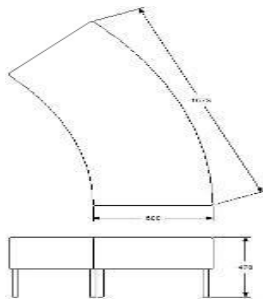

OUTER SEATING
HEIGHT 450MM
DEPTH 600MM
RADIUS 2070/1470MM
FABRIC 2,2M
WEIGHT KG
VOLUME CBM

	EXCL VAT	INCL VAT
UPHOLSTERY COM	7030	8790
A	7960	9950
B	8410	10520
C	8890	11120
D	9420	11780
E	9950	12440
F	11010	13770

REMOVABLE FABRIC COVERS

530 670

ADDITIONAL 2 X CORD PLUG WITH COVER (EUROPE ONLY)

3210 4020