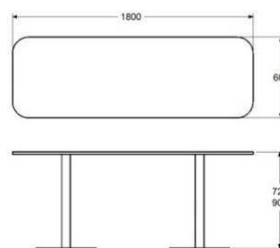

CONI 1800x600

WHITE LAMINATE
WHITE LAMINATE

BLACK/GREY LAMINATE
BLACK/GREY LAMINATE

BLACK NANOLAMINATE (BLACK MDF)
BLACK NANOLAMINATE (BLACK MDF)

WHITE PIGMENTED ASH LAMINATE
WHITE PIGMENTED ASH LAMINATE

HEIGHT	EXCL VAT	INCL VAT
720	9950	12440
900	10130	12670
720	10190	12740
900	10370	12970
720	11590	14490
900	11760	14700
720	10270	12840
900	10450	13070