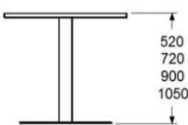

BLACK NANOLAMINATE (BLACK MDF)
BLACK NANOLAMINATE (BLACK MDF)
BLACK NANOLAMINATE (BLACK MDF)
BLACK NANOLAMINATE (BLACK MDF)

HEIGHT	EXCL VAT	INCL VAT
520	5420	6780
720	5480	6850
900	5570	6970
1050	5660	7080

WHITE PIGMENTED ASH LAMINATE
WHITE PIGMENTED ASH LAMINATE
WHITE PIGMENTED ASH LAMINATE
WHITE PIGMENTED ASH LAMINATE

HEIGHT	EXCL VAT	INCL VAT
520	5080	6350
720	5130	6420
900	5220	6530
1050	5310	6640