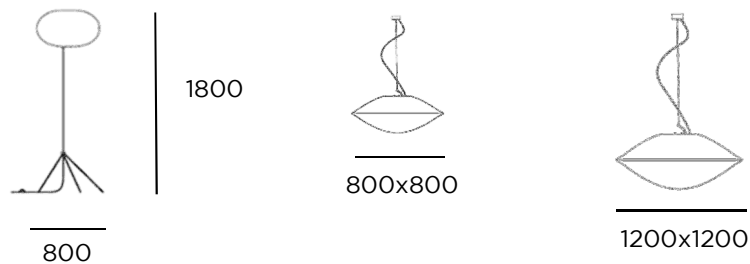

## Product information

Inflatable collection of lamps. When Globlow is switched on it inflates slowly to become a gently glowing globe - Turned off it sinks quietly to sleep. Available as pendant lamp in two sizes and as a floor lamp. All metal details is lacquered in silver. E27 socket let you decide what type of light source you prefer, low energy, LED, colorful, all of your choice. Globlow is not only a lamp, it is an experience.